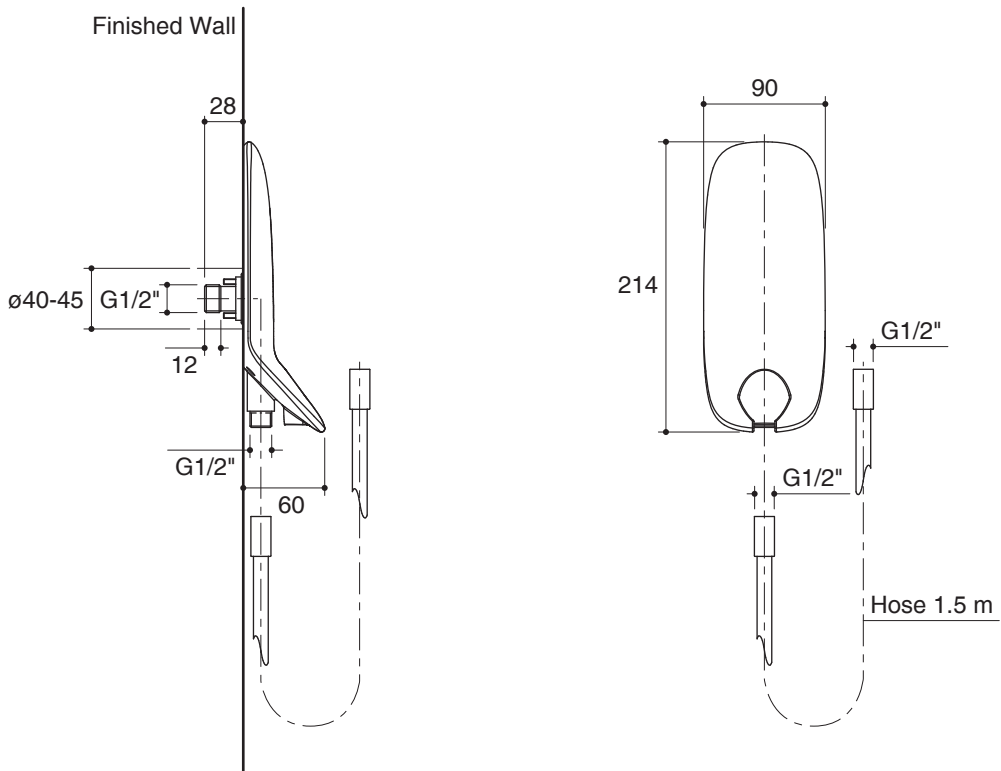

### Product Specification:

The wall mount holder and elbow shall be made of brass construction. Product shall include 1.5 m. hose. Wall mount holder and elbow shall be Kohler Model K-37273X-\_\_\_\_\_.

## Installation Notes

Install this product according to the installation guide.

Dimensions are approximate.  
Unit: mm.

### คุณลักษณะ

- เกลียวข้อต่อ G1/2"
- พร้อมสายน้ำดีขนาด 1.5 ม.