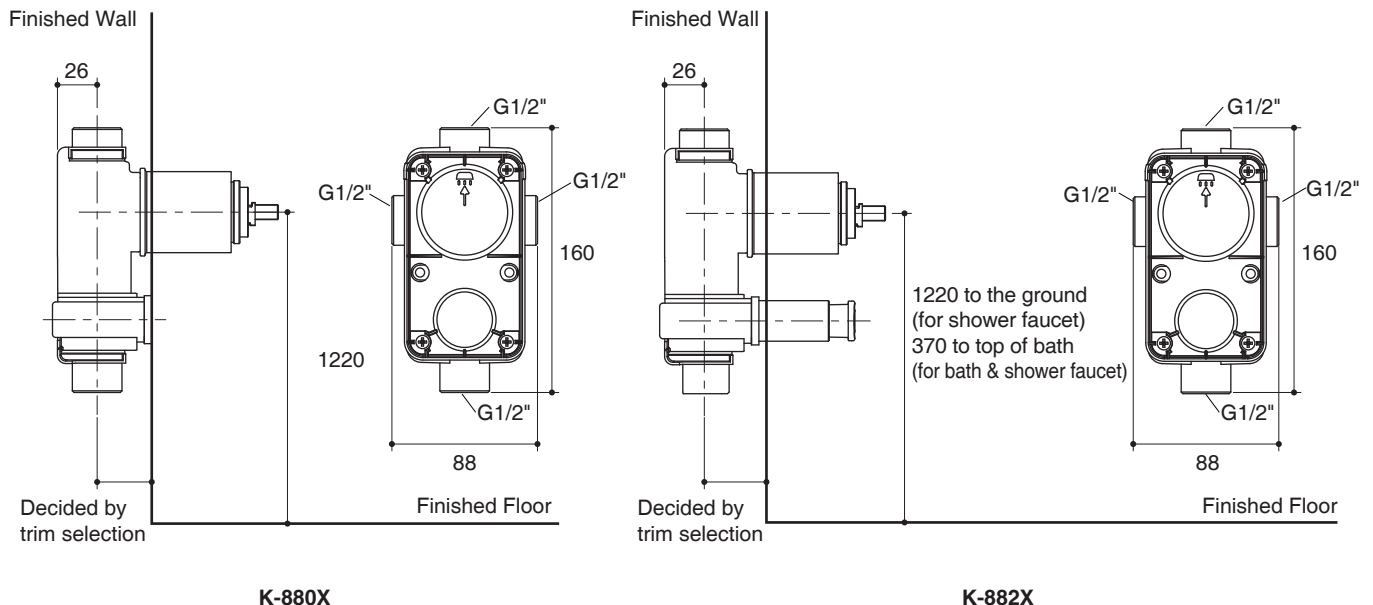

### Features

- Brass construction
- Single-handle control
- Two G1/2" outlet connection [K-882X]
- Intended for use with bath and shower supply trim [K-882X]

Note: Flow rates are approximate. (1 gallon = 3.785 liters, 1 bar = 14.5 psi)

Dimensions are approximate.

Unit: mm

Note: The recommended dimension for installation can be adjusted according to user preferences and layout.