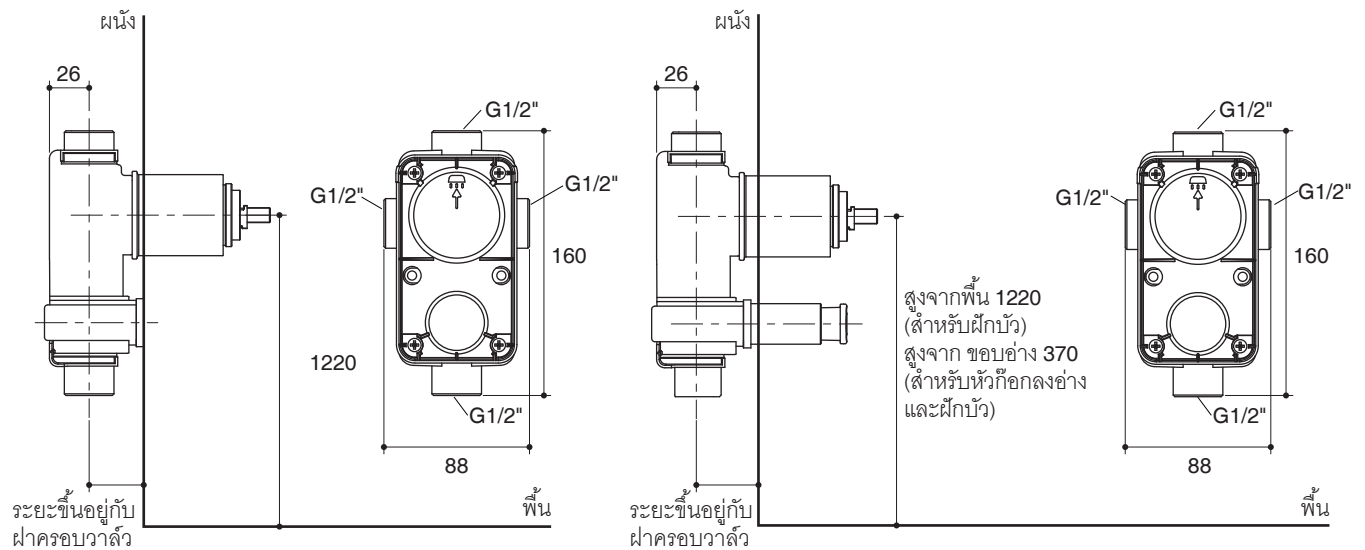

K-882X

หมายเหตุ: อัตราการไหลค่าโดยประมาณ (1 แกลลอน = 3.785 ลิตร, 1 บาร์ = 14.5 ปอนด์ต่อตารางนิ้ว)

ขนาดระยะแสดงค่าโดยประมาณ

หน่วย: มม.

K-880X