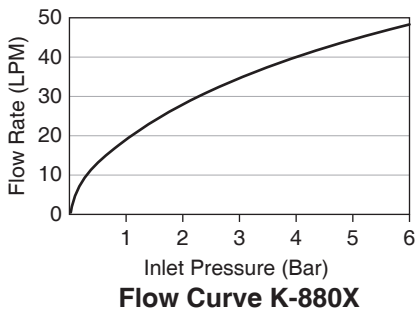

Specified Model

Model	Description	Color/Finished	
K-880X	Nateo recessed shower valve	☐ CP: Polished Chrome	☐ Other
K-882X	Nateo recessed bath and shower valve	☐ CP: Polished Chrome	☐ Other