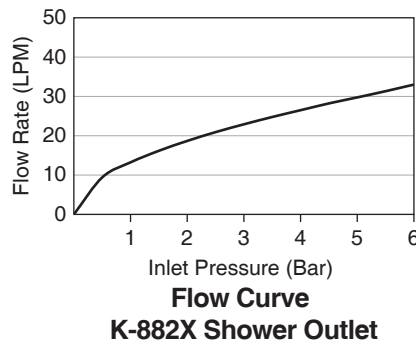

Specified Model

Model	Description	Color/Finished	
K-880X	Nateo recessed shower valve	☐ CP: Polished Chrome	☐ Other
K-882X	Nateo recessed bath and shower valve	☐ CP: Polished Chrome	☐ Other