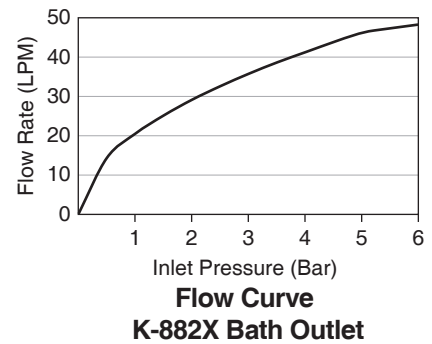

Specified Model

Model	Description	Color/Finished	
K-880X	Nateo recessed shower valve	☐ CP: Polished Chrome	☐ Other
K-882X	Nateo recessed bath and shower valve	☐ CP: Polished Chrome	☐ Other