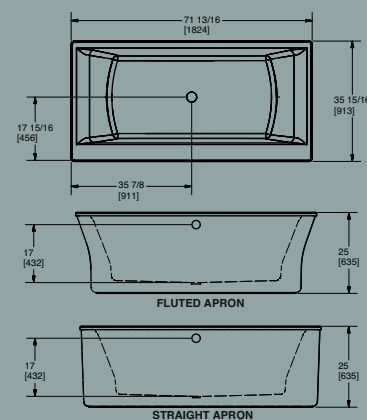

The freestanding Seamount™ bath quickly becomes the focal point of any bathroom. Its crisp, clean lines draw your attention, and the bath's thoughtful features keep it. The ergonomic design increases the length of the bathing well while offering lumbar support at both ends of the bath, so even tall bathers can stretch out in comfort and relax at either end. The bath includes a wide deck along one side to simplify faucet placement and installation and to provide extra support when getting in and out of the bath.

Seamount Bath

Available in both drop-in and freestanding models, the Seamount bath features an extended bathing well and lumbar support at each end for complete relaxation.

- MODEL **3980F** FREESTANDING BATH WITH FLUTED APRON
- MODEL **3980S** FREESTANDING BATH WITH STRAIGHT APRON
- MODEL **AC3985** DROP-IN/UNDERMOUNT BATH