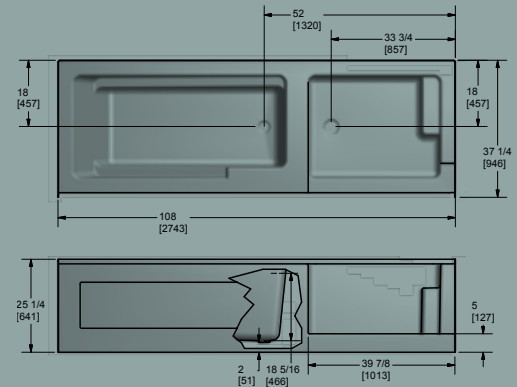

AC10836

For additional specification drawings, please visit hytec.ca.

Hytec's longstanding reputation as Western Canada's leading manufacturer of quality bath products is supported with a comprehensive warranty. All acrylic and gelcoat products manufactured by Hytec are covered by a five-year limited warranty from the date of sale to the original owner. All HYTEC bathing fixtures comply with the applicable Canadian Standards.

For more HYTEC product information, call 800-871-8311, visit hytec.ca or follow us on Twitter @HytecBathStyle.