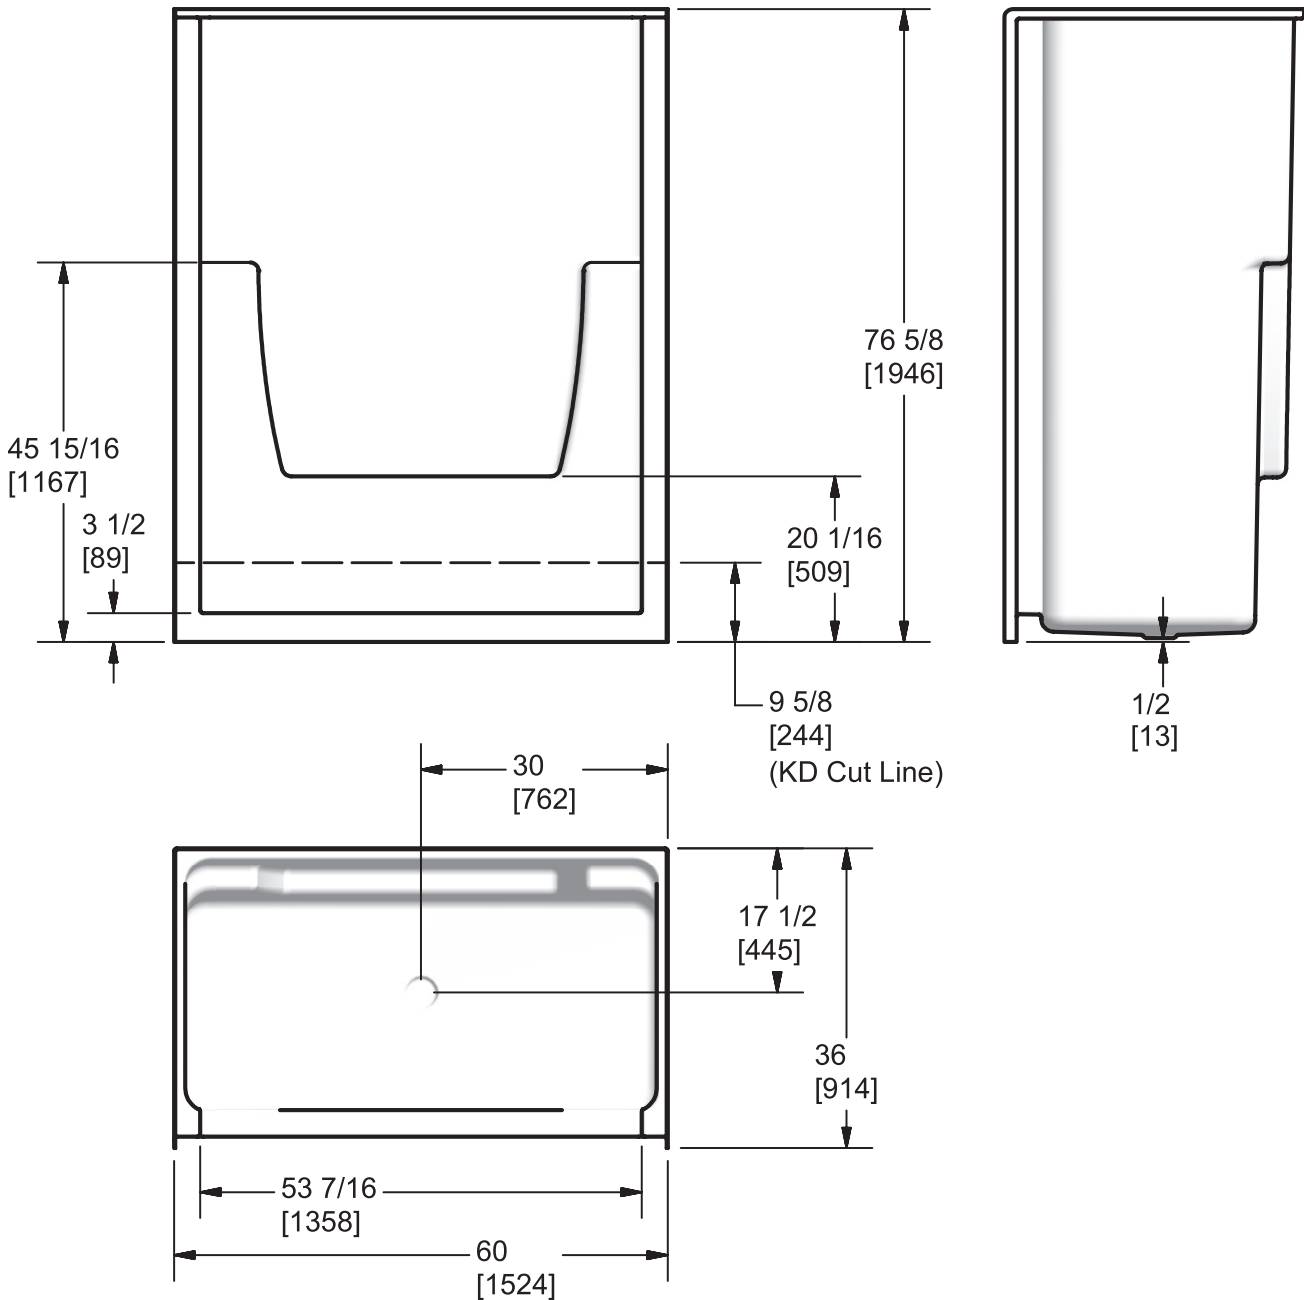

GELCOAT

Measurement tolerances $\pm 1/4"$ (6.3 mm)

All bathing fixtures comply with the applicable Canadian Standards.

For installation procedures, please refer to instructions included with each unit.

This sheet approximately describes products and equipment manufactured or supplied by Hytec Plumbing Products. Because of ongoing efforts to improve both design and quality, products and equipment actually furnished may differ without prior notice.

Hytec Plumbing Products

(Division of Kohler Canada Co.)

4150 Spallumcheen Dr, Armstrong BC V0E 1B6

Ph. (800) 871-8311 (250) 546-3196 Fax (250) 546-3170