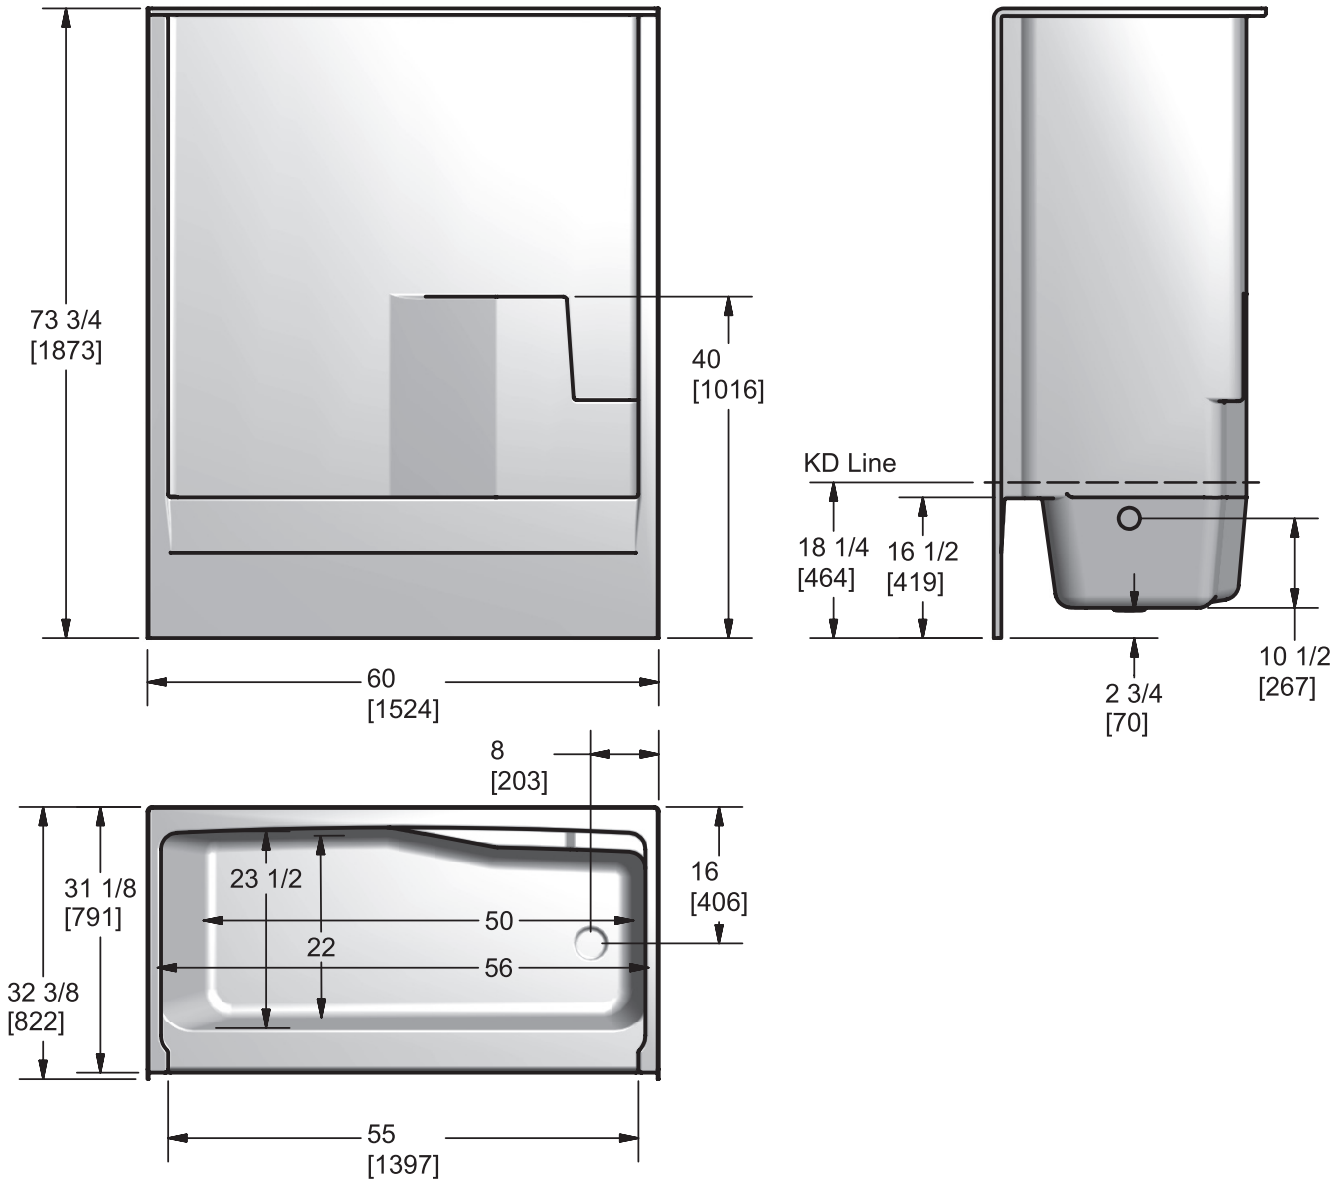

GELCOAT

Measurement tolerances ± 1/4" (6.3 mm)

All bathing fixtures comply with the applicable Canadian Standards.

For installation procedures, please refer to instructions included with each unit.

This sheet approximately describes products and equipment manufactured or supplied by Hytec Plumbing Products. Because of ongoing efforts to improve both design and quality, products and equipment actually furnished may differ without prior notice.

Hytec Plumbing Products

(Division of Kohler Canada Co.)

4150 Spallumcheen Dr, Armstrong BC V0E 1B6

Ph. (800) 871-8311 (250) 546-3196 Fax (250) 546-3170