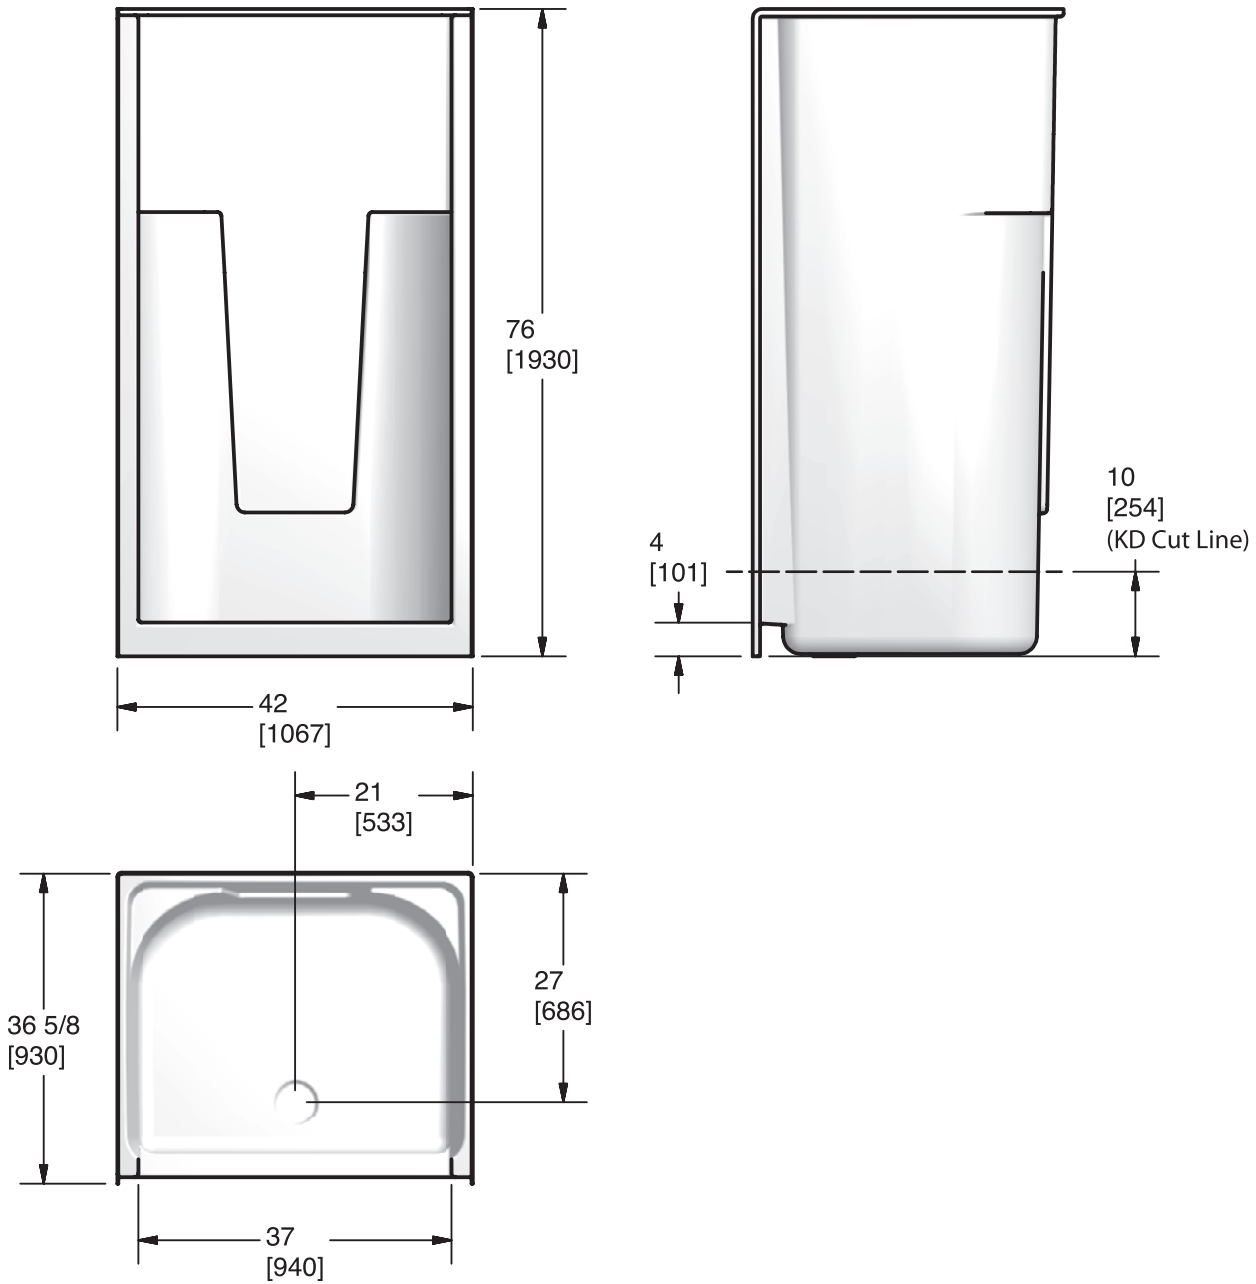

Model PA17

GELCOAT

Measurement tolerances $\pm 1/4"$ (6.3 mm)

All bathing fixtures comply with the applicable Canadian Standards.

For installation procedures, please refer to instructions included with each unit.

This sheet approximately describes products and equipment manufactured or supplied by Hytec Plumbing Products. Because of ongoing efforts to improve both design and quality, products and equipment actually furnished may differ without prior notice.