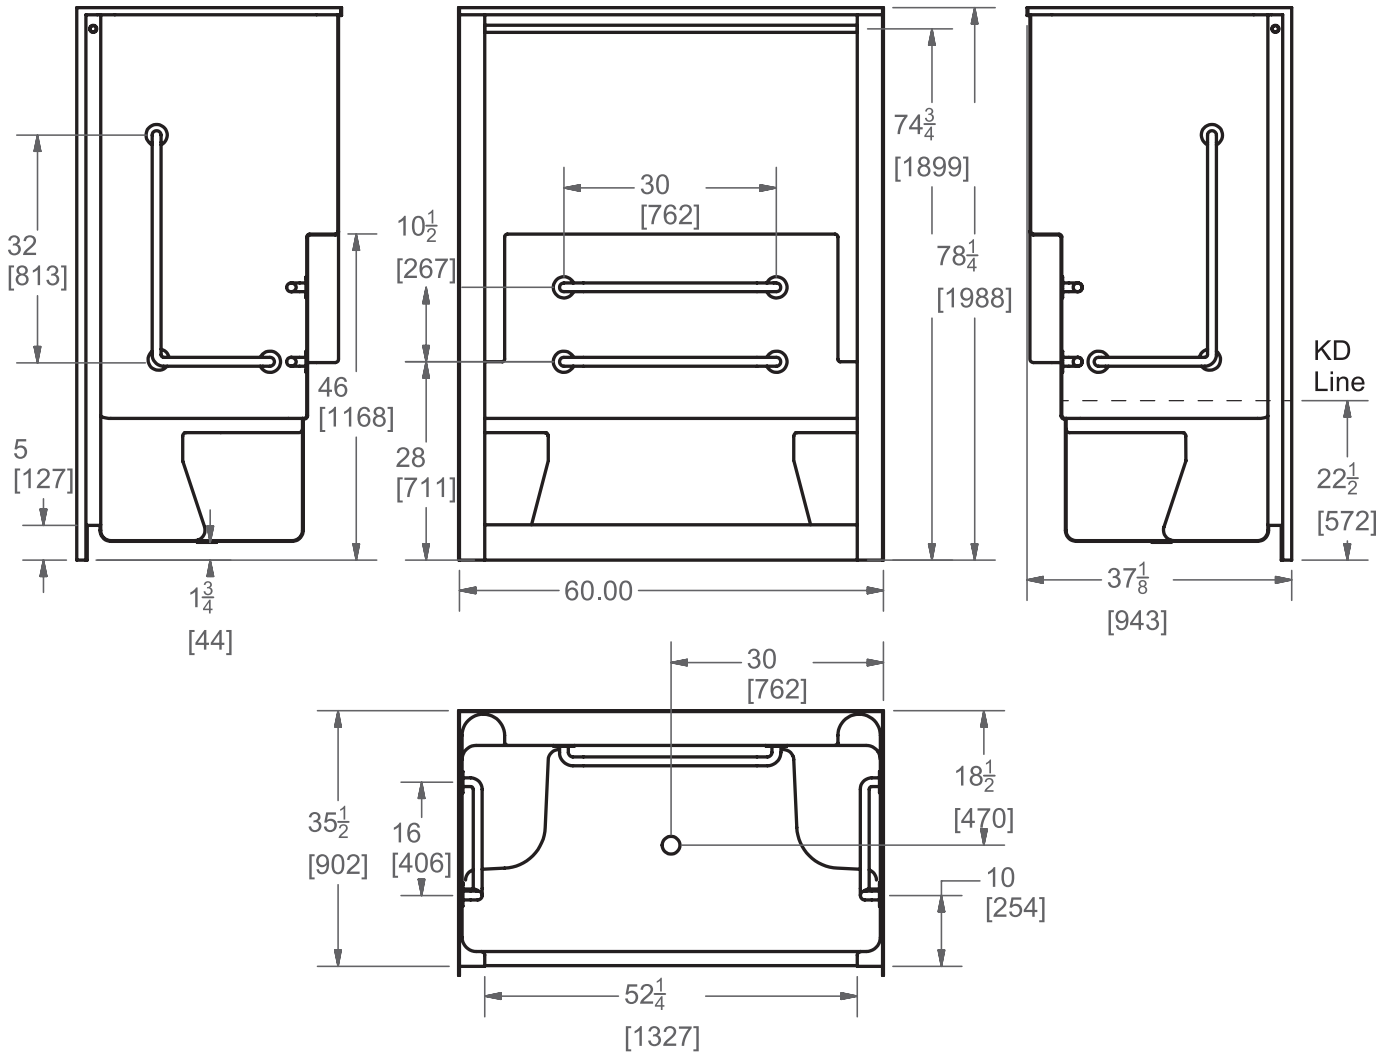

ACRYLIC

Measurement tolerances ± 1/4" (6.3 mm)

All bathing fixtures comply with the applicable Canadian Standards.

For installation procedures, please refer to instructions included with each unit.

This sheet approximately describes products and equipment manufactured or supplied by Hytec Plumbing Products. Because of ongoing efforts to improve both design and quality, products and equipment actually furnished may differ without prior notice.