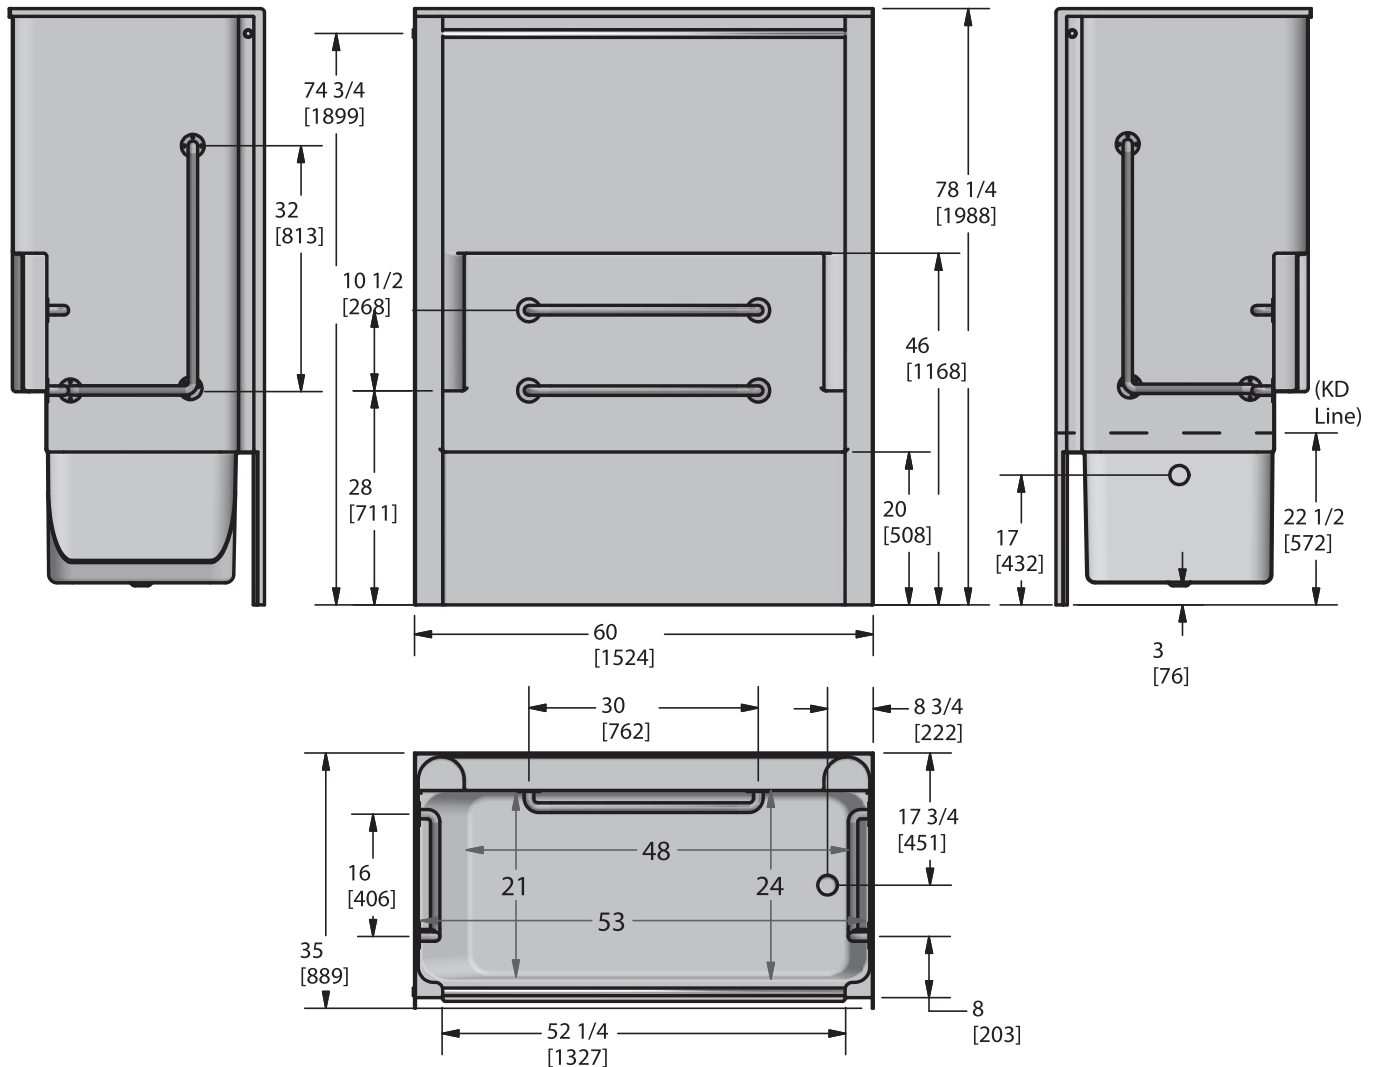

ASHCROFT™ Model H62/63

ACRYLIC

Measurement tolerances ± 1/4" (6.3 mm)

All bathing fixtures comply with the applicable Canadian Standards.

For installation procedures, please refer to instructions included with each unit.

This sheet approximately describes products and equipment manufactured or supplied by Hytec Plumbing Products. Because of ongoing efforts to improve both design and quality, products and equipment actually furnished may differ without prior notice.