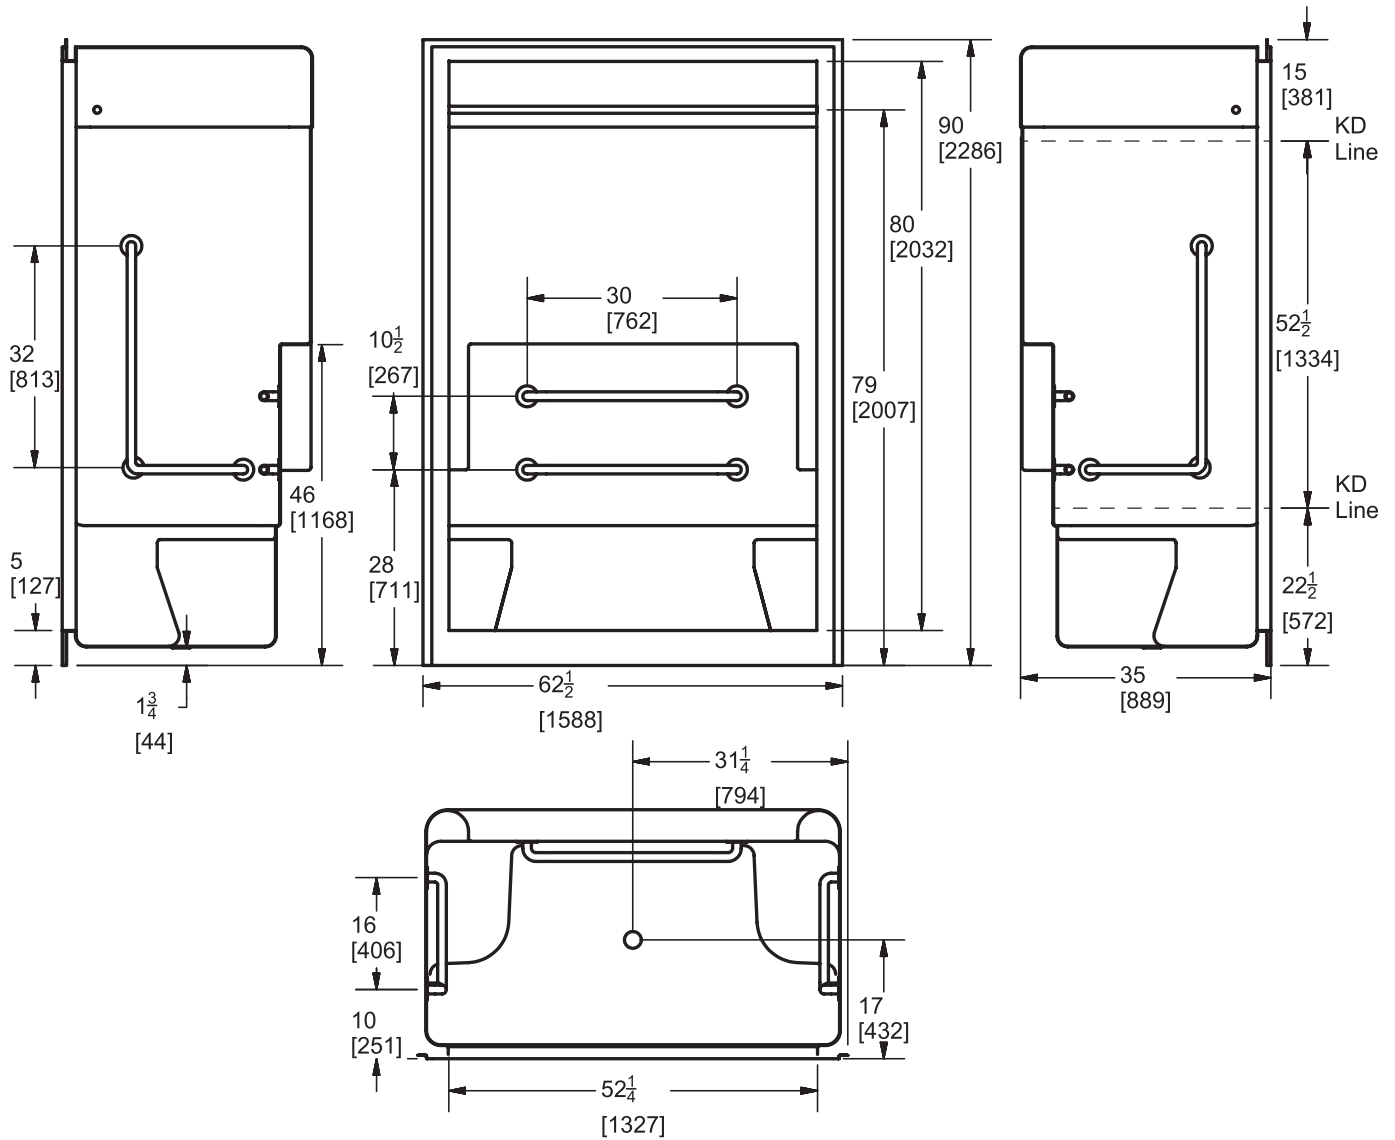

ACRYLIC

Measurement tolerances ± 1/4" (6.3 mm)

All bathing fixtures comply with the applicable Canadian Standards.

For installation procedures, please refer to instructions included with each unit.

This sheet approximately describes products and equipment manufactured or supplied by Hytec Plumbing Products. Because of ongoing efforts to improve both design and quality, products and equipment actually furnished may differ without prior notice.