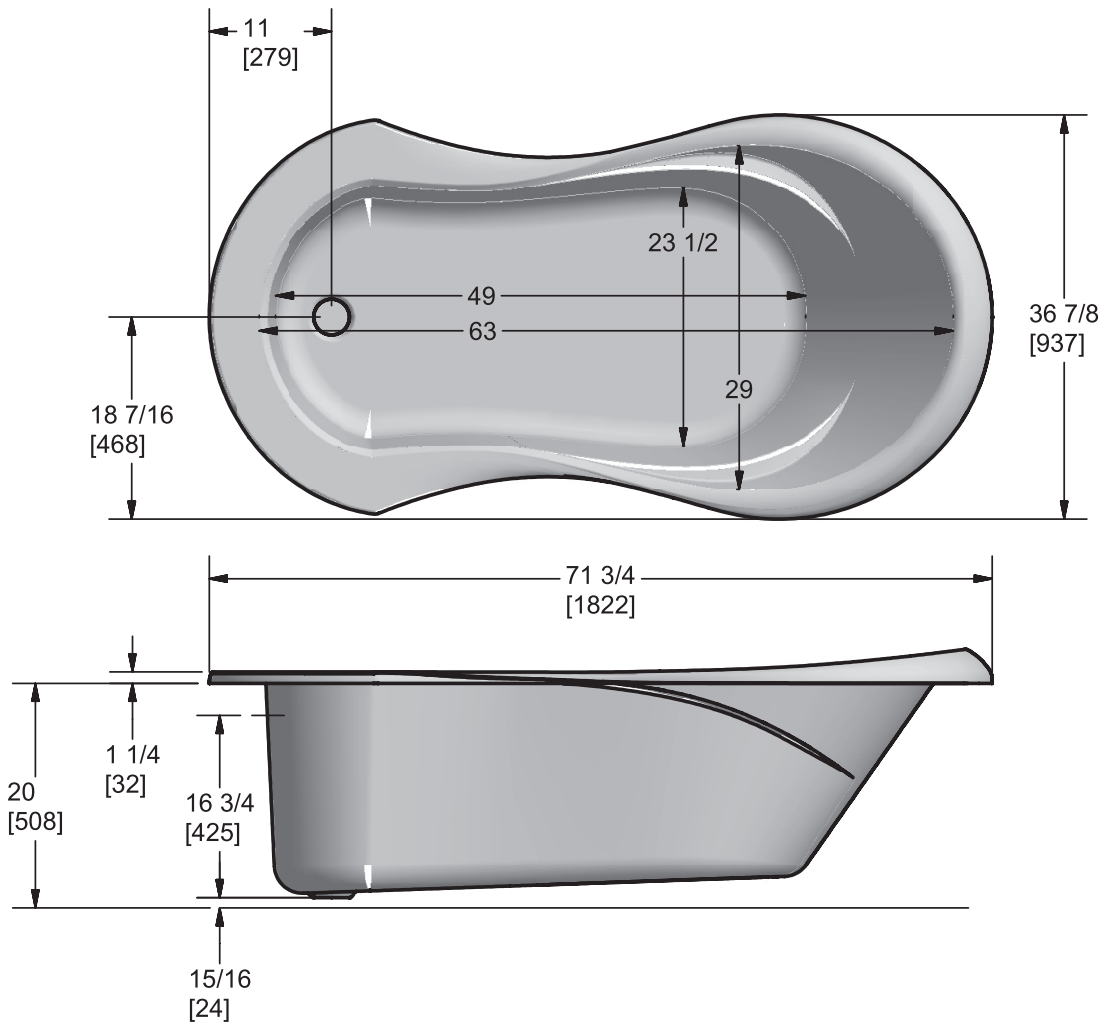

ACRYLIC

Model AC7207CMJ6

Model AC7207**Length:** 71 3/4" (1822 mm)**Width:** 36 7/8" (937 mm)**Height:** 21 1/4" (540 mm)**Shipping Weight:** 120 lbs. (54 Kg)**Water to Overflow:** 61 gallons (277 Litres)**Minimum Water Capacity:** 39 gallons (180 Litres)**Materials:** Manufactured from a one-piece acrylic sheet, reinforced with fibreglass.

Bathe in elegance in this 6' bath, with built in comfort featuring a moulded head rest and lumbar support. The Candise features exceptional style, timeless design and unmatched quality.

Standard Features:

Hytec Plumbing Products

(Division of Kohler Canada Co.)

4150 Spallumcheen Dr, Armstrong BC V0E 1B6

Ph. (800) 871-8311 (250) 546-3196 Fax (250) 546-3170

HYTEC
A KOHLER COMPANY

ACRYLIC

Keypad Location
 Size: 5.75" X 1.75"
 (Keypad available when paired
 with Enhanced Bathing Options)

Measurement tolerances ± 1/4" (6.3 mm)

All bathing fixtures comply with the applicable Canadian Standards.

For installation procedures, please refer to instructions included with each unit.

This sheet approximately describes products and equipment manufactured or supplied by Hytec Plumbing Products. Because of ongoing efforts to improve both design and quality, products and equipment actually furnished may differ without prior notice.