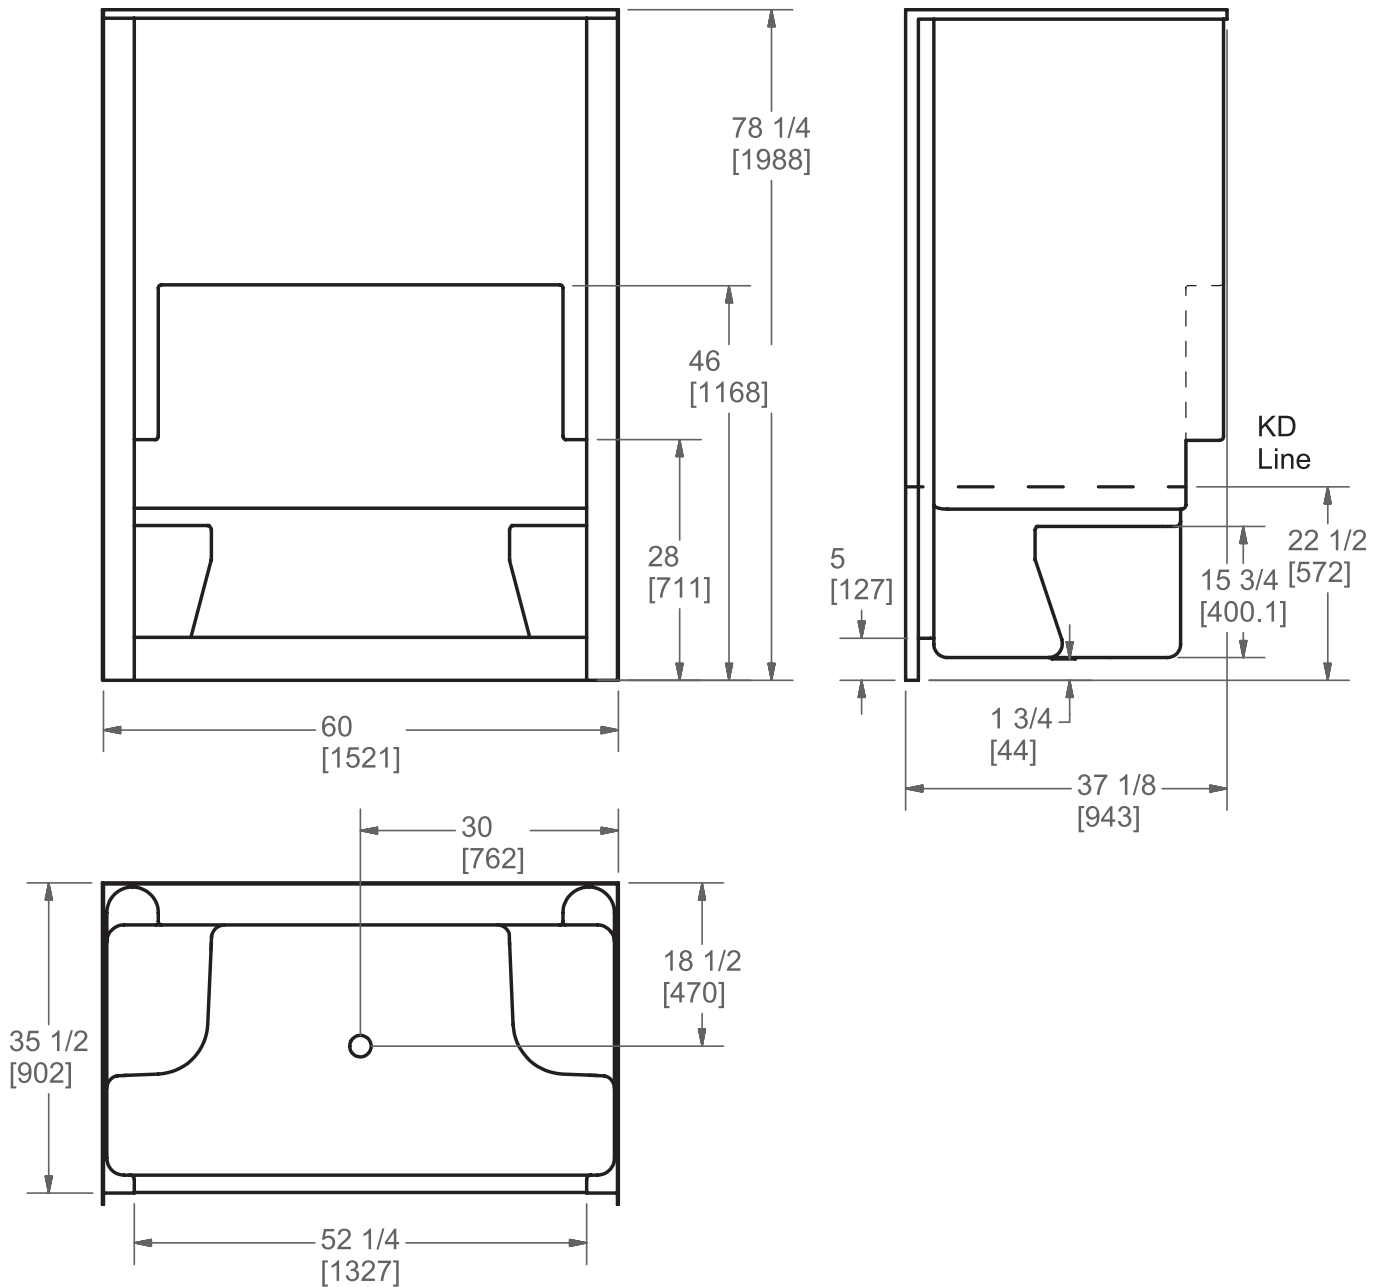

ACRYLIC

Measurement tolerances ± 1/4" (6.3 mm)

All bathing fixtures comply with the applicable Canadian Standards.

For installation procedures, please refer to instructions included with each unit.

This sheet approximately describes products and equipment manufactured or supplied by Hytec Plumbing Products. Because of ongoing efforts to improve both design and quality, products and equipment actually furnished may differ without prior notice.