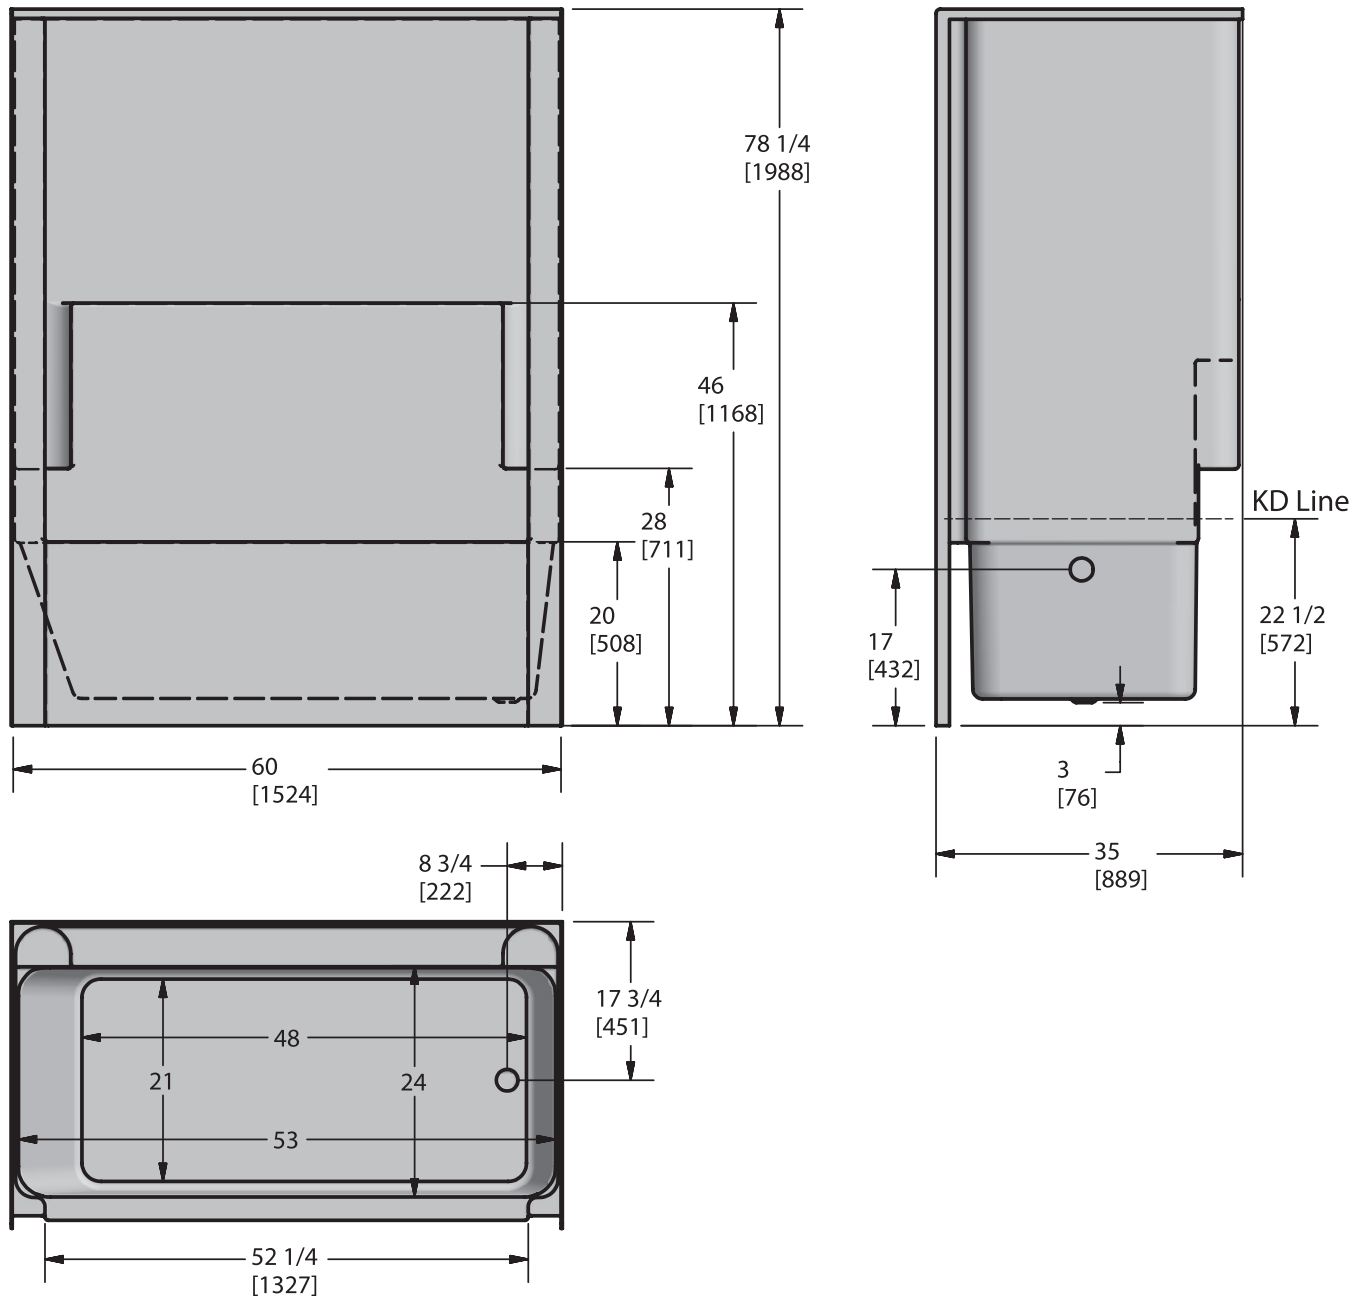

ACRYLIC

Measurement tolerances ± 1/4" (6.3 mm)

All bathing fixtures comply with the applicable Canadian Standards.

For installation procedures, please refer to instructions included with each unit.

This sheet approximately describes products and equipment manufactured or supplied by Hytec Plumbing Products. Because of ongoing efforts to improve both design and quality, products and equipment actually furnished may differ without prior notice.

Hytec Plumbing Products

(Division of Kohler Canada Co.)

4150 Spallumcheen Dr, Armstrong BC V0E 1B6

Ph. (800) 871-8311 (250) 546-3196 Fax (250) 546-3170