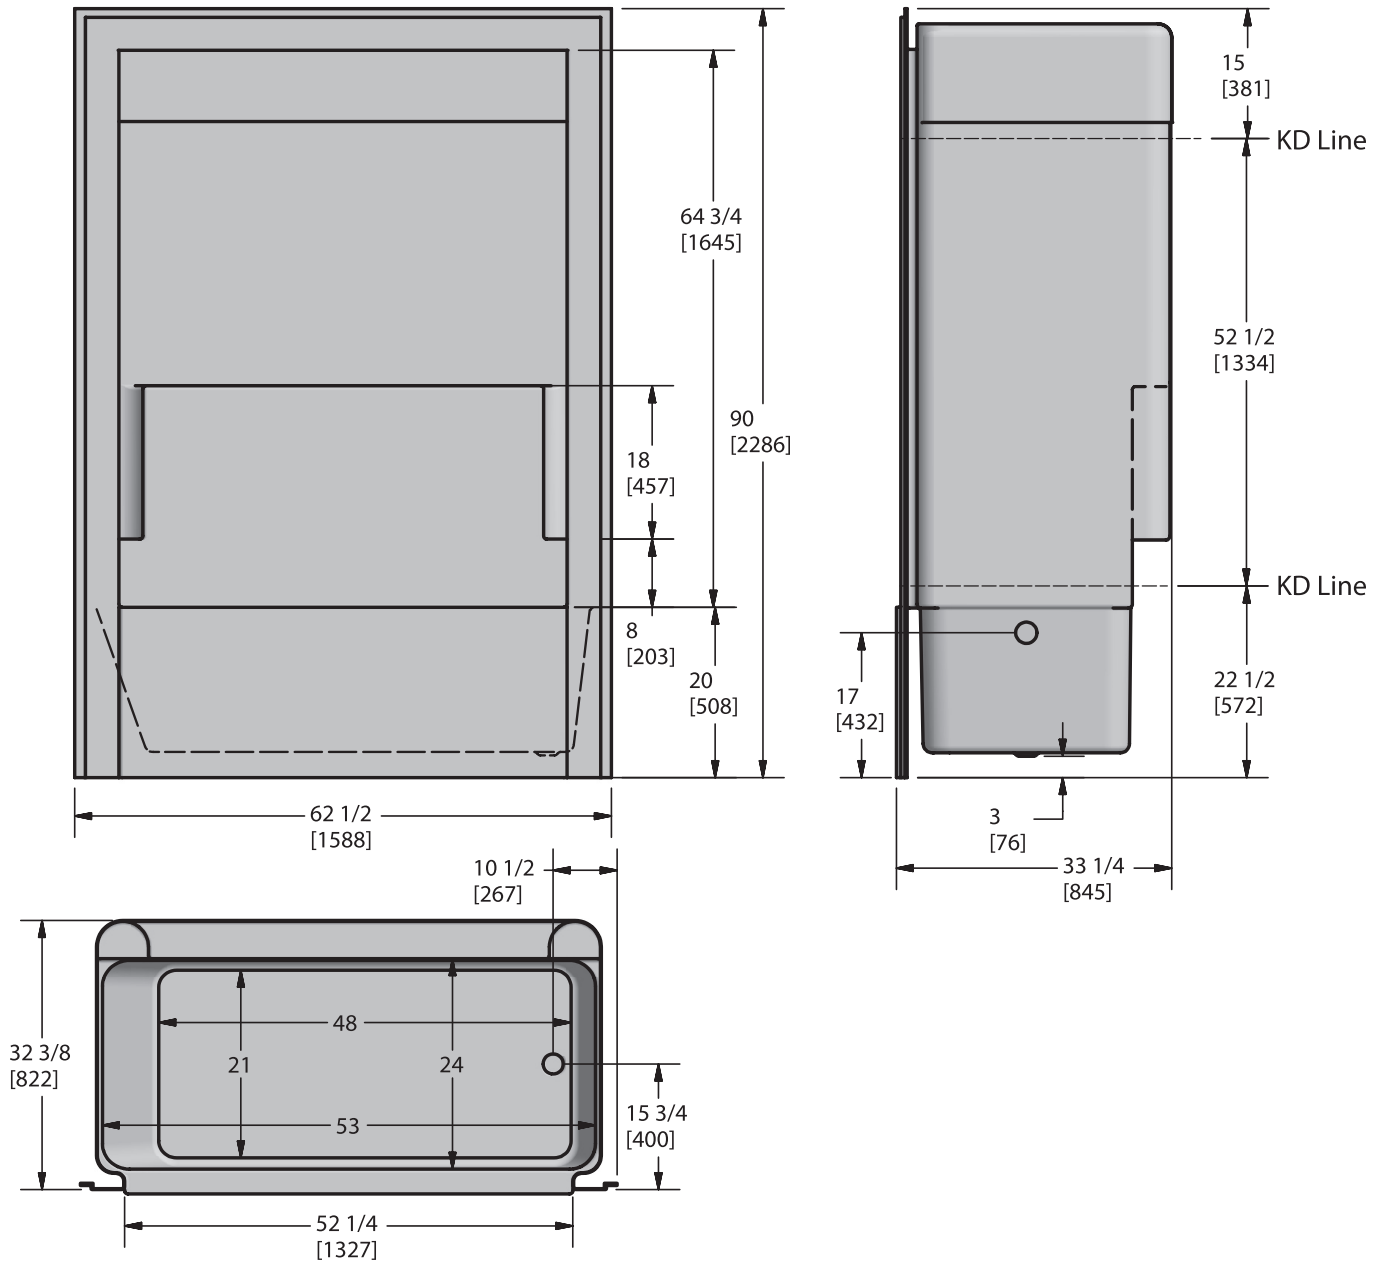

ACRYLIC

Measurement tolerances ± 1/4" (6.3 mm)

All bathing fixtures comply with the applicable Canadian Standards.

For installation procedures, please refer to instructions included with each unit.

This sheet approximately describes products and equipment manufactured or supplied by Hytec Plumbing Products. Because of ongoing efforts to improve both design and quality, products and equipment actually furnished may differ without prior notice.