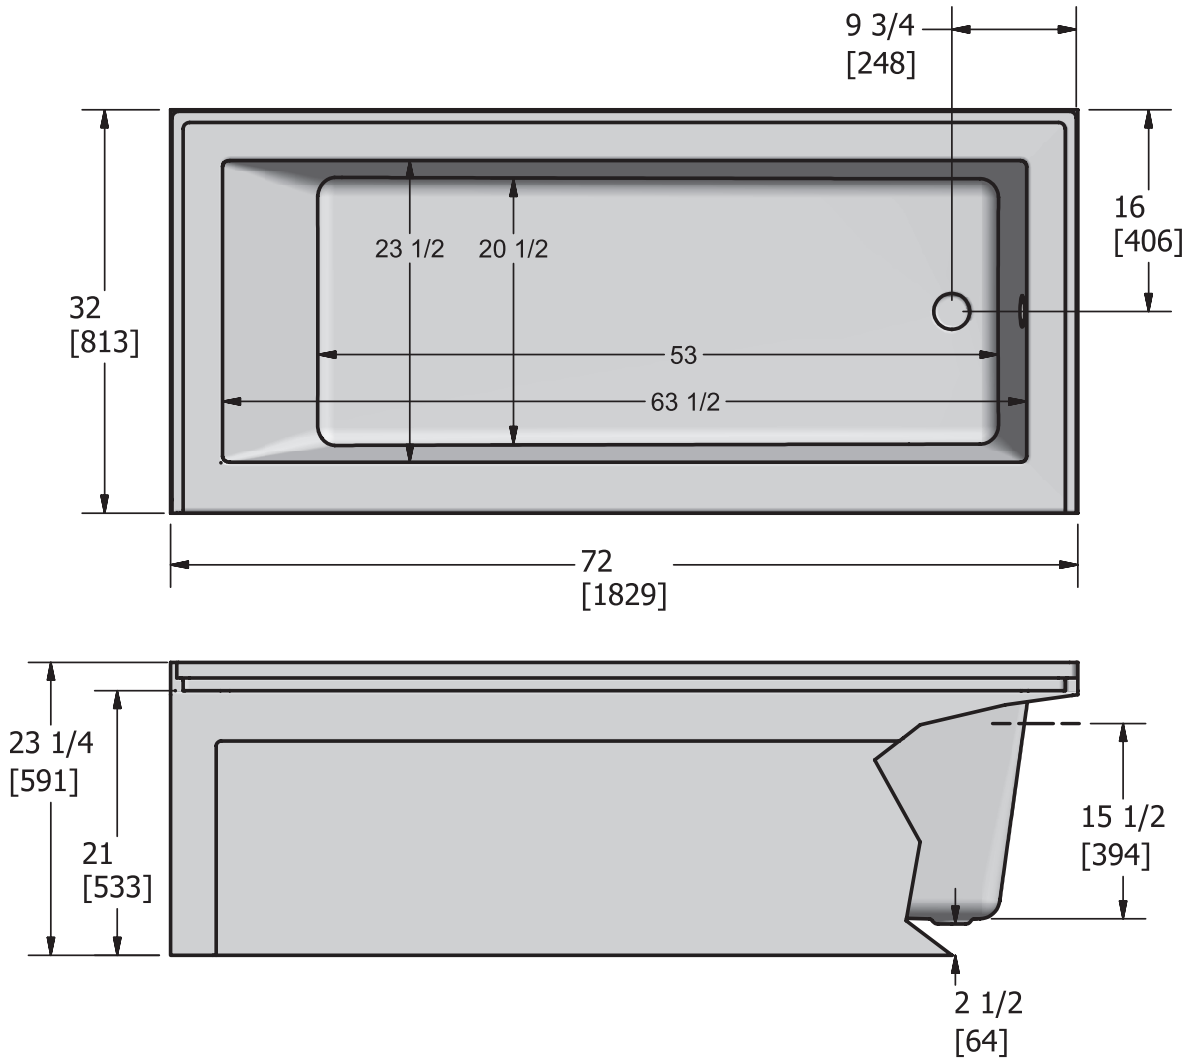

## ACRYLIC

Model AC3767R

**Model AC3767L/R****Length:** 72" (1829 mm)**Width:** 32" (813 mm)**Height:** 23 1/4" (591 mm)**Shipping Weight:** 115 lbs. (52 Kg)**Water to Overflow:** 70 gallons (265 Litres)**Minimum Water Capacity:** 50 gallons (189 Litres)**Materials:** Manufactured from a one-piece acrylic sheet, reinforced with fibreglass.

**Hytec Plumbing Products**

(Division of Kohler Canada Co.)

4150 Spallumcheen Dr, Armstrong BC V0E 1B6

Ph. (800) 871-8311 (250) 546-3196 Fax (250) 546-3170

ACRYLIC

Keypad Location  
 Size: 5.75" X 1.75"  
 Centred on Back Deck  
 (Keypad available when paired  
 with Enhanced Bathing Options)

Measurement tolerances ± 1/4" (6.3 mm)

All bathing fixtures comply with the applicable Canadian Standards.

For installation procedures, please refer to instructions included with each unit.

This sheet approximately describes products and equipment manufactured or supplied by Hytec Plumbing Products. Because of ongoing efforts to improve both design and quality, products and equipment actually furnished may differ without prior notice.