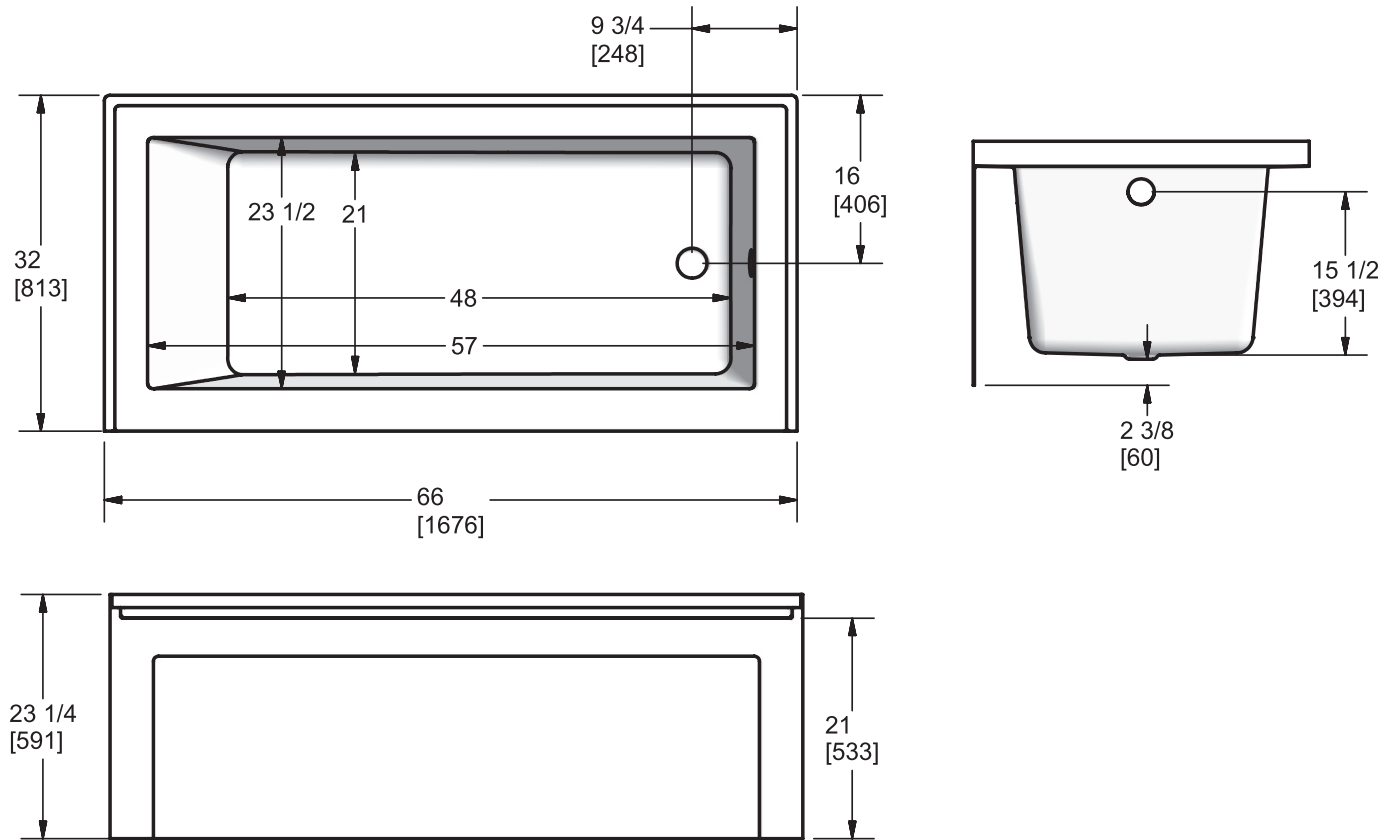

Model AC3765L/R

ACRYLIC

Keypad Location
Size: 5.75" X 1.75"
Centred on Back Deck
(Keypad available when paired
with Enhanced Bathing Options)

Measurement tolerances $\pm 1/4"$ (6.3 mm)

All bathing fixtures comply with the applicable Canadian Standards.

For installation procedures, please refer to instructions included with each unit.

This sheet approximately describes products and equipment manufactured or supplied by Hytec Plumbing Products. Because of ongoing efforts to improve both design and quality, products and equipment actually furnished may differ without prior notice.