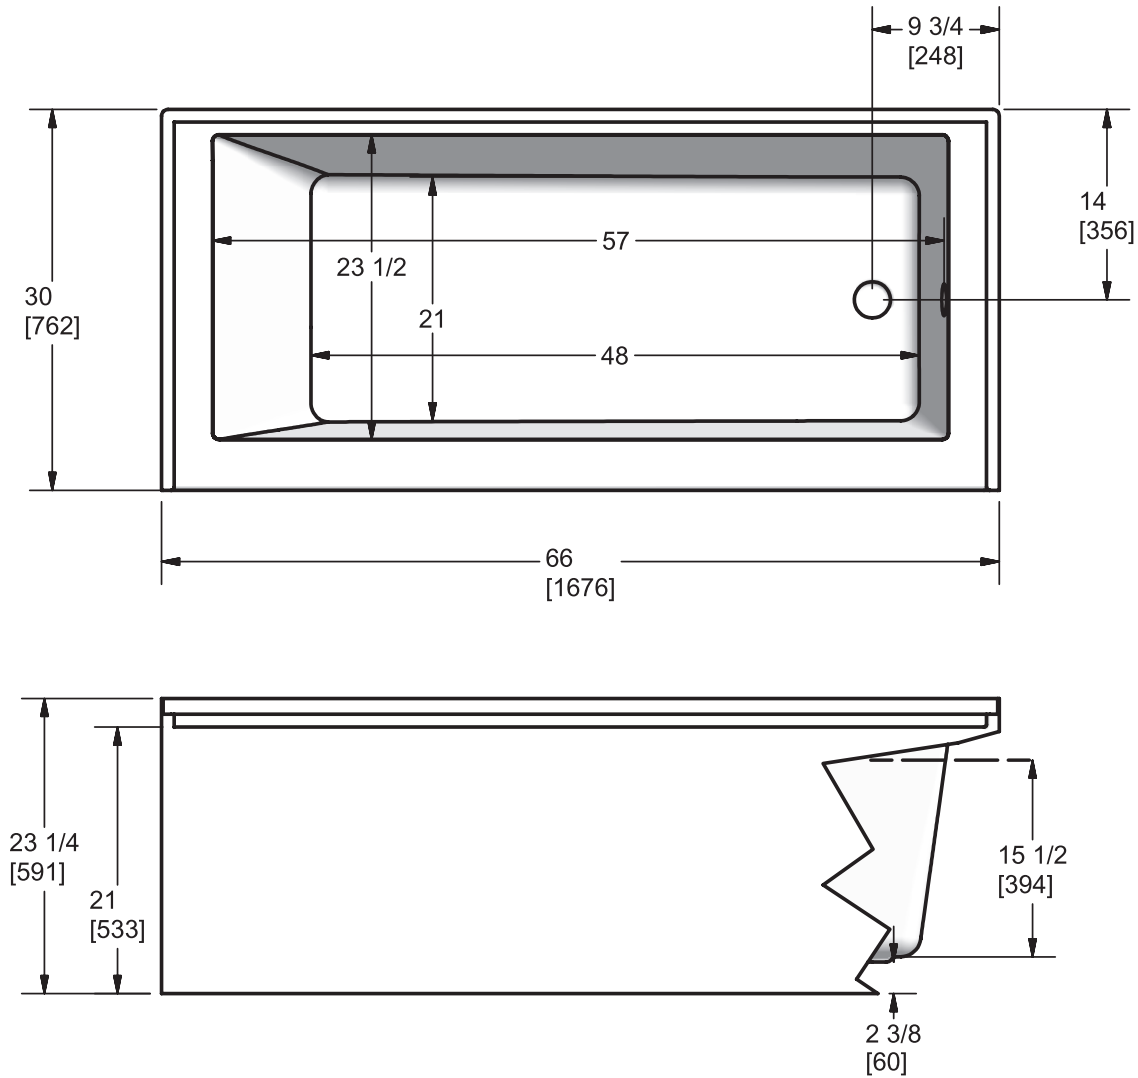

ACRYLIC

Measurement tolerances $\pm 1/4"$ (6.3 mm)

All bathing fixtures comply with the applicable Canadian Standards.

For installation procedures, please refer to instructions included with each unit.

This sheet approximately describes products and equipment manufactured or supplied by Hytec Plumbing Products. Because of ongoing efforts to improve both design and quality, products and equipment actually furnished may differ without prior notice.