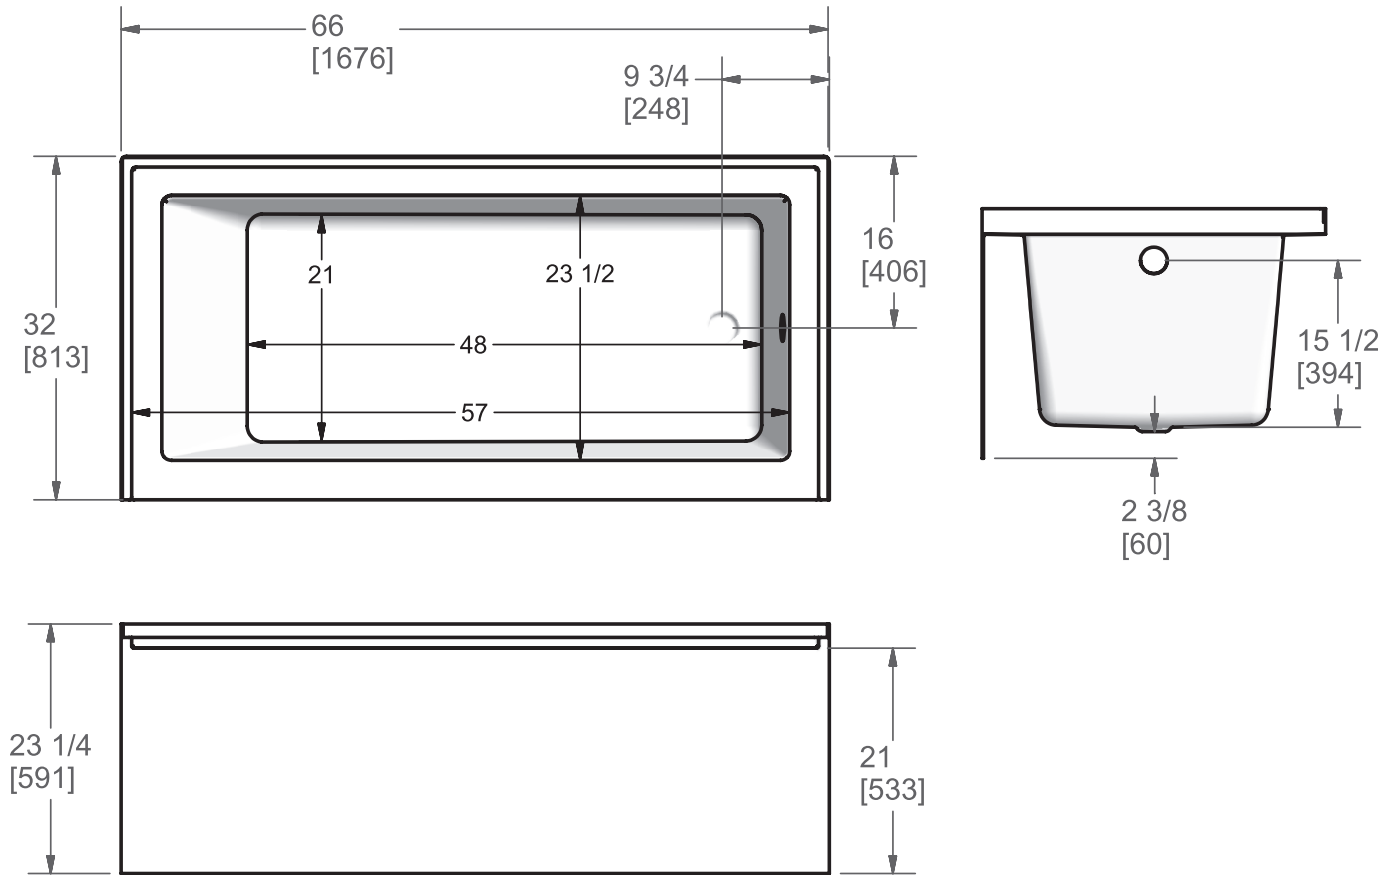

ACRYLIC

Measurement tolerances $\pm 1/4"$ (6.3 mm)

All bathing fixtures comply with the applicable Canadian Standards.

For installation procedures, please refer to instructions included with each unit.

This sheet approximately describes products and equipment manufactured or supplied by Hytec Plumbing Products. Because of ongoing efforts to improve both design and quality, products and equipment actually furnished may differ without prior notice.