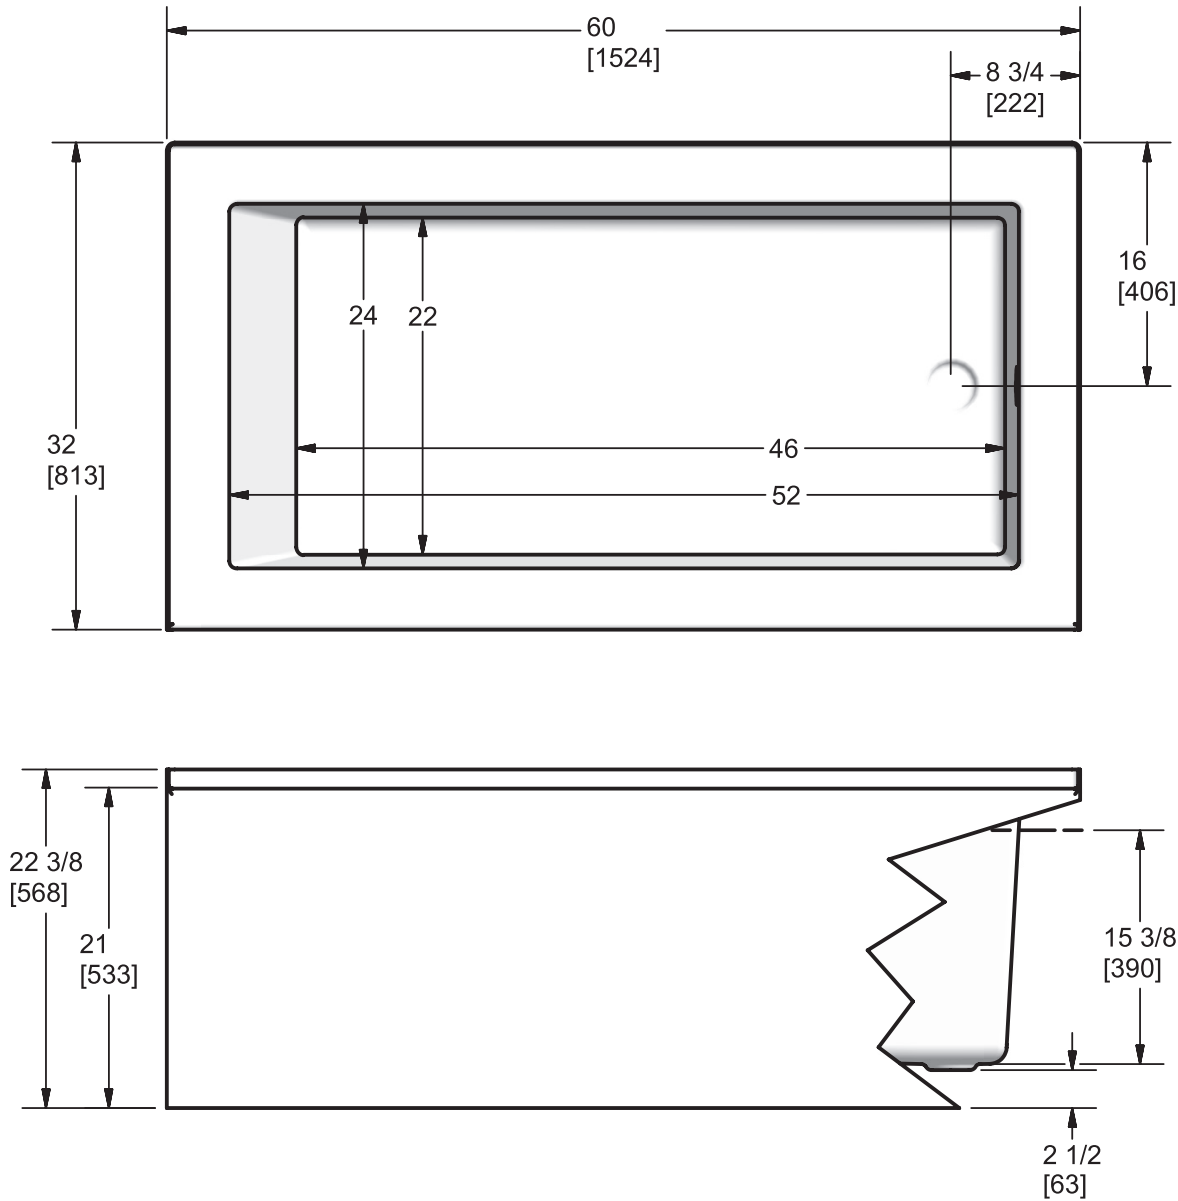

ACRYLIC

Measurement tolerances $\pm 1/4"$ (6.3 mm)

All bathing fixtures comply with the applicable Canadian Standards.

For installation procedures, please refer to instructions included with each unit.

This sheet approximately describes products and equipment manufactured or supplied by Hytec Plumbing Products. Because of ongoing efforts to improve both design and quality, products and equipment actually furnished may differ without prior notice.