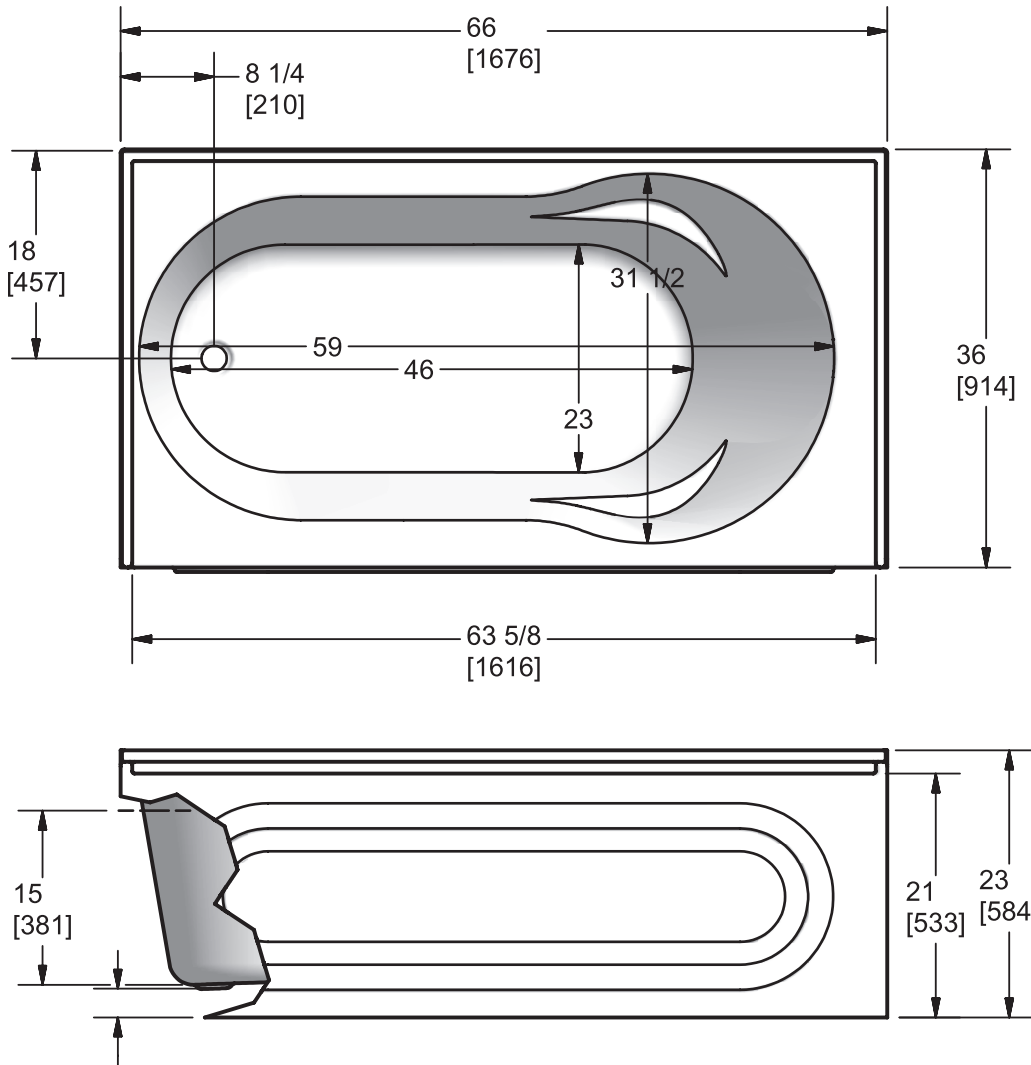

ACRYLIC

Measurement tolerances $\pm 1/4"$ (6.3 mm)

All bathing fixtures comply with the applicable Canadian Standards.

For installation procedures, please refer to instructions included with each unit.

This sheet approximately describes products and equipment manufactured or supplied by Hytec Plumbing Products. Because of ongoing efforts to improve both design and quality, products and equipment actually furnished may differ without prior notice.