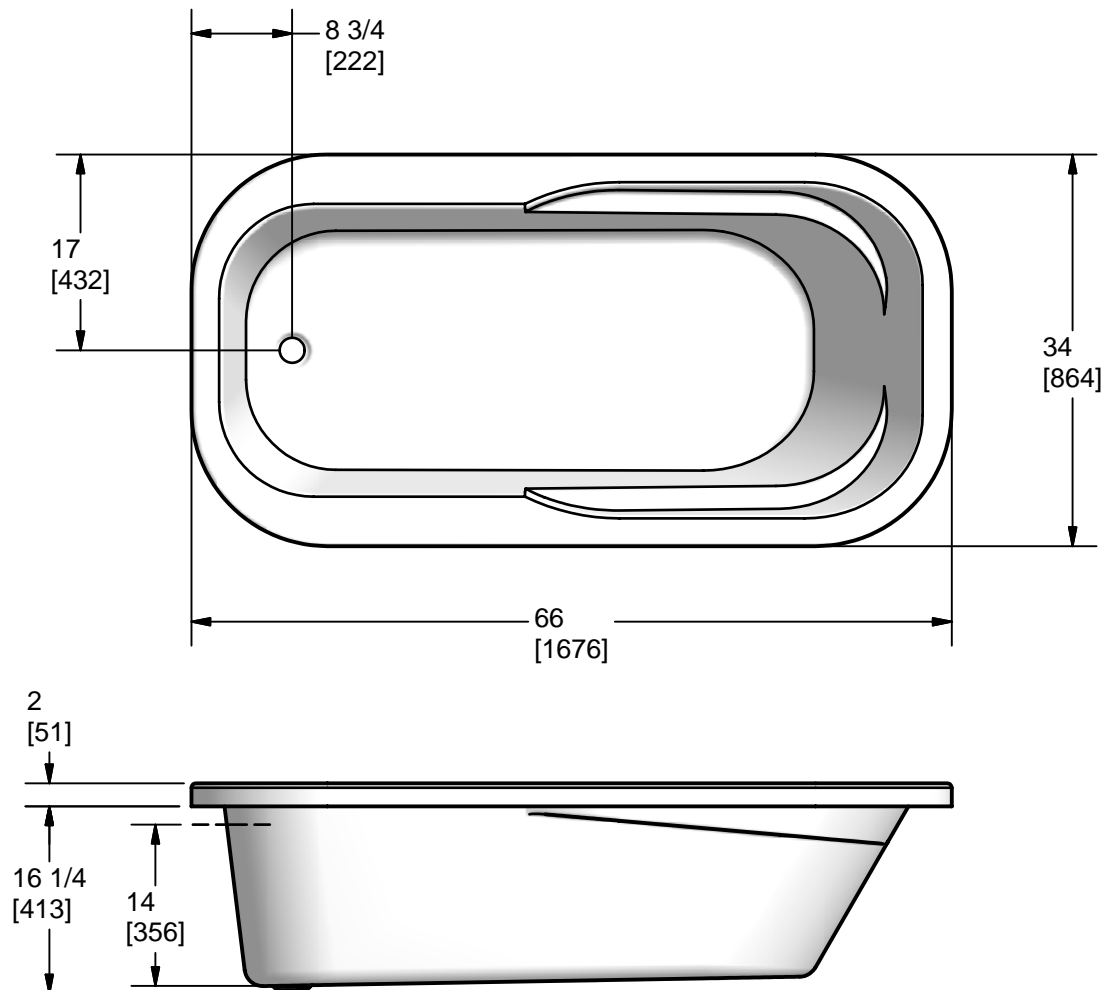

Measurement tolerances $\pm 1/4"$ (6.3mm)

All Hytec products are Canadian Standards Association certified.

For installation procedures, please refer to instructions included with each unit.

This sheet approximately describes products and equipment manufactured or supplied by Hytec Plumbing Products. Because of ongoing efforts to improve both design and quality, products and equipment actually furnished may differ without prior notice.

Hytec Plumbing Products

(Division of Kohler Canada Co.)
4150 Spallumcheen Dr, Armstrong BC V0E 1B6
Ph. (800) 871-8311 (250) 546-3196 Fax (250) 546-3170