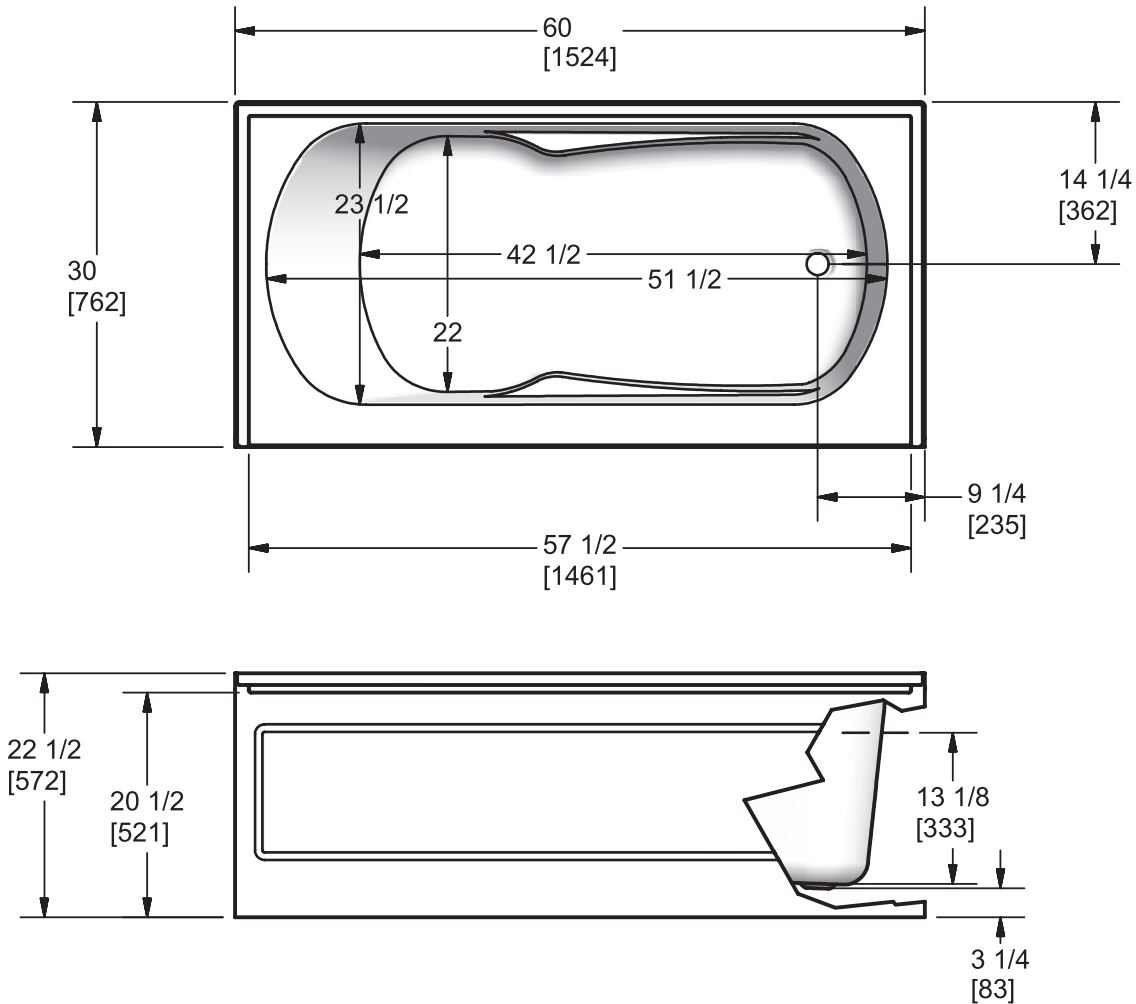

ACRYLIC

Measurement tolerances $\pm 1/4"$ (6.3 mm)

All bathing fixtures comply with the applicable Canadian Standards.

For installation procedures, please refer to instructions included with each unit.

This sheet approximately describes products and equipment manufactured or supplied by Hytec Plumbing Products. Because of ongoing efforts to improve both design and quality, products and equipment actually furnished may differ without prior notice.