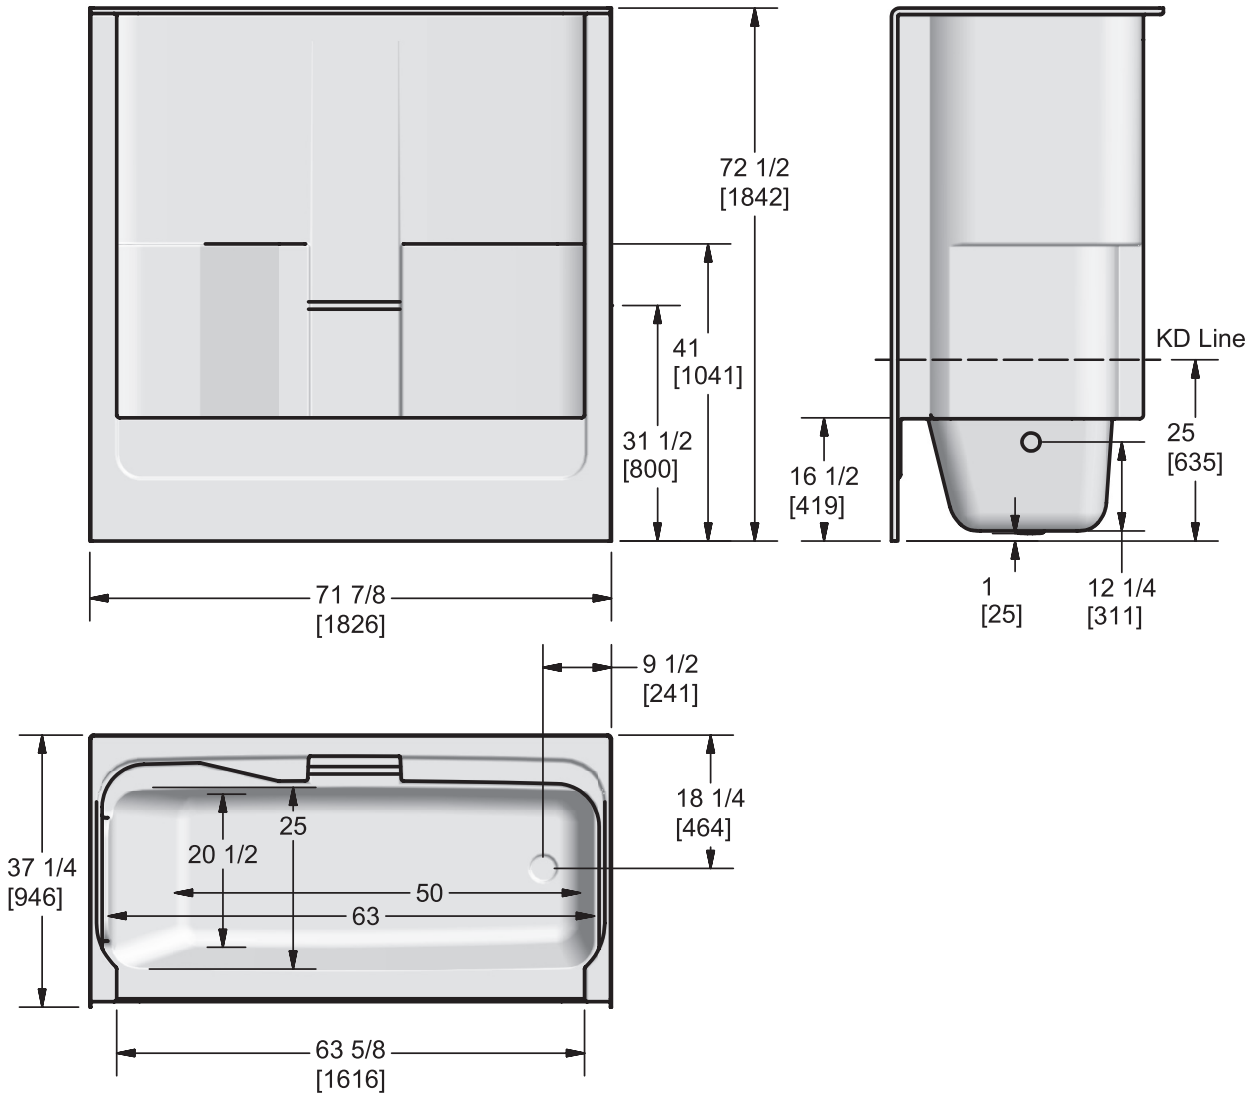

GELCOAT

Measurement tolerances ± 1/4" (6.3 mm)

All bathing fixtures comply with the applicable Canadian Standards.

For installation procedures, please refer to instructions included with each unit.

This sheet approximately describes products and equipment manufactured or supplied by Hytec Plumbing Products. Because of ongoing efforts to improve both design and quality, products and equipment actually furnished may differ without prior notice.