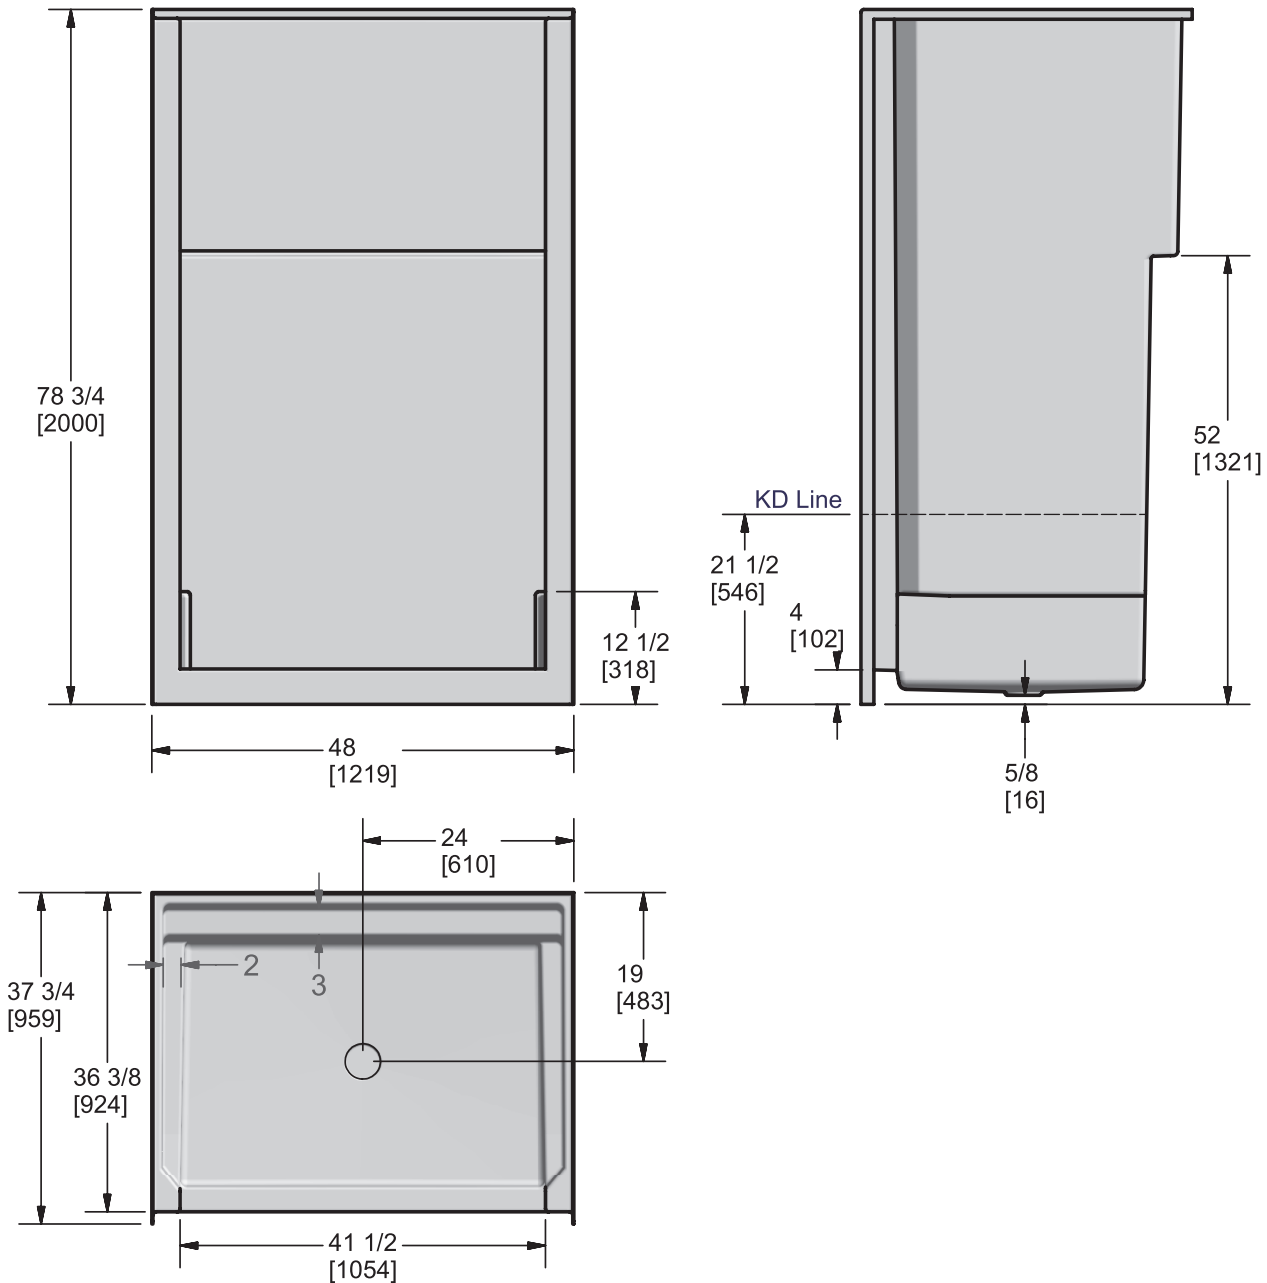

GELCOAT

Measurement tolerances $\pm \frac{1}{4}$ " (6.3 mm)

All bathing fixtures comply with the applicable Canadian Standards.

For installation procedures, please refer to instructions included with each unit.

This sheet approximately describes products and equipment manufactured or supplied by Hytec Plumbing Products. Because of ongoing efforts to improve both design and quality, products and equipment actually furnished may differ without prior notice.