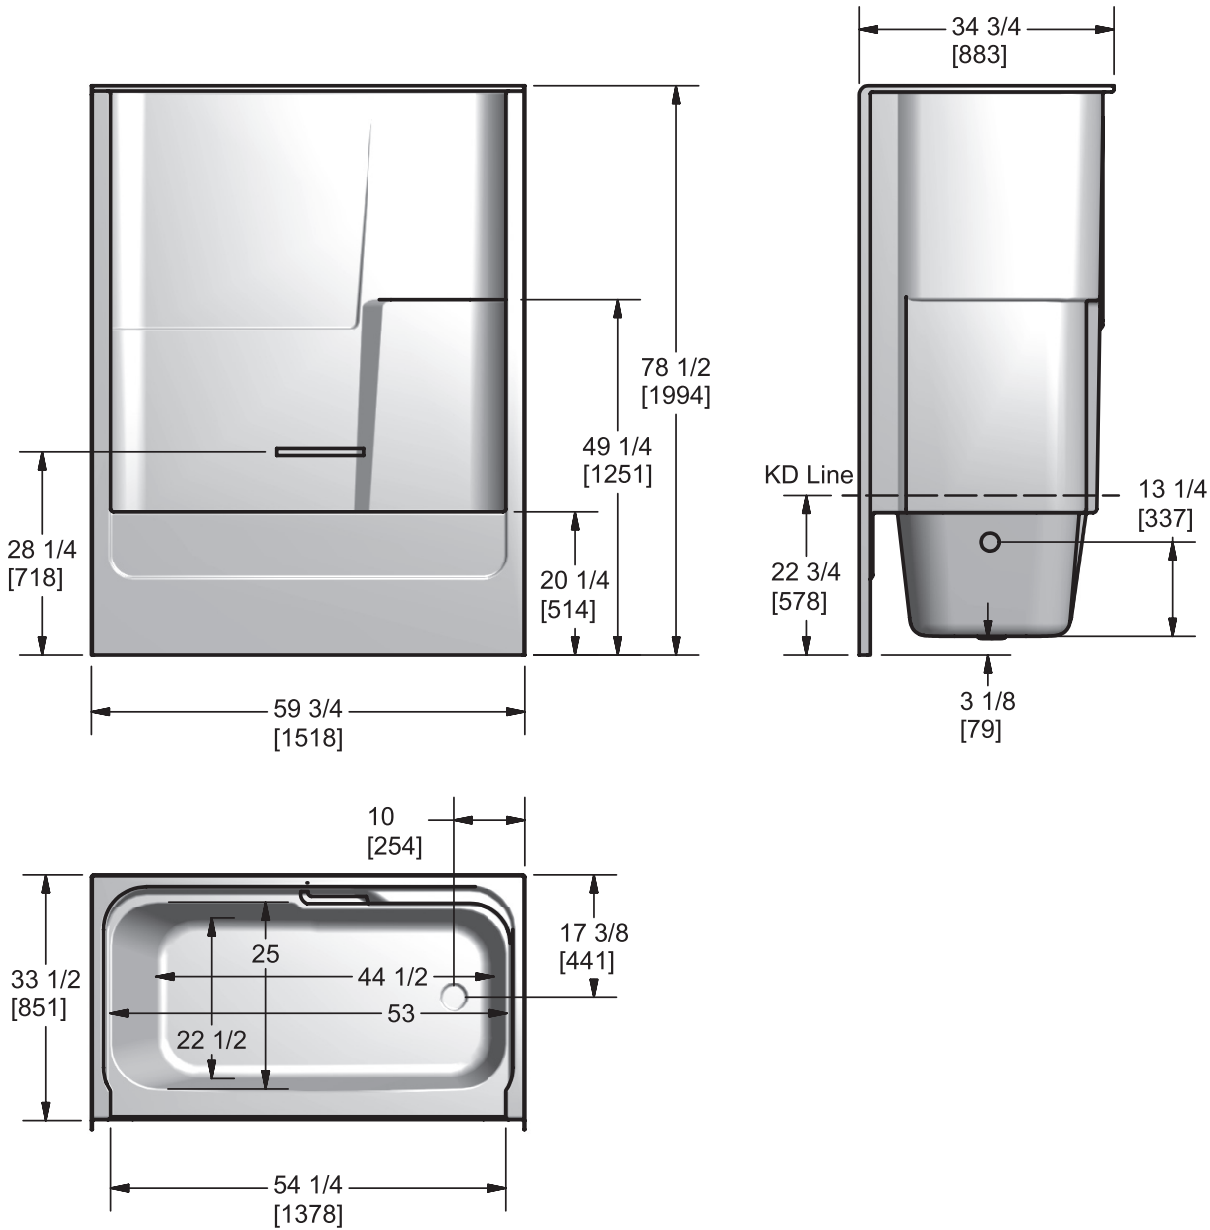

GELCOAT

Measurement tolerances ± 1/4" (6.3 mm)

All bathing fixtures comply with the applicable Canadian Standards.

For installation procedures, please refer to instructions included with each unit.

This sheet approximately describes products and equipment manufactured or supplied by Hytec Plumbing Products. Because of ongoing efforts to improve both design and quality, products and equipment actually furnished may differ without prior notice.