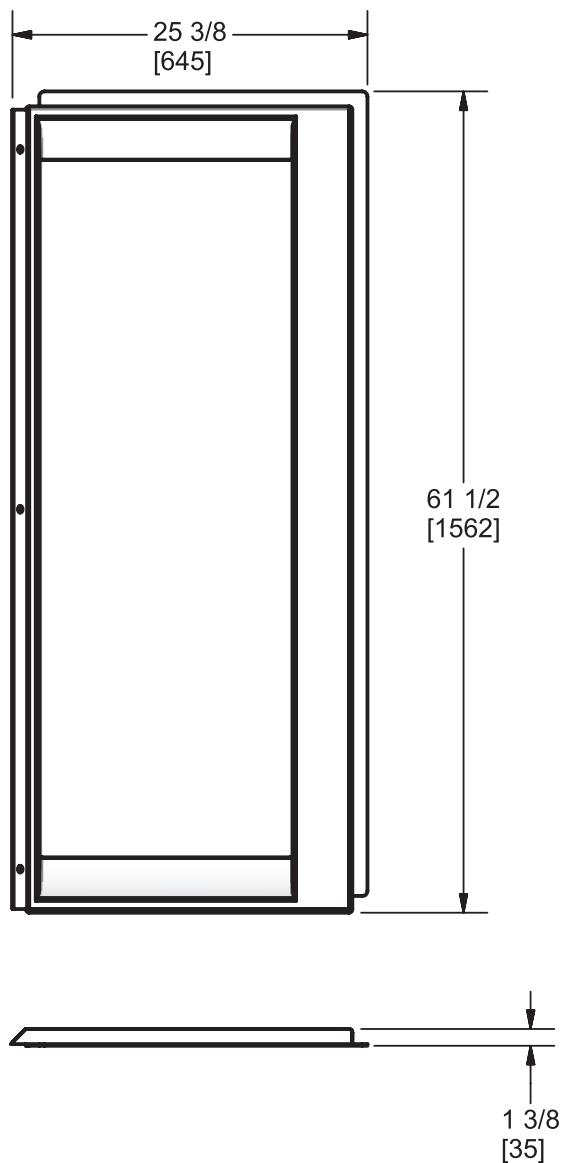

Measurement tolerances $\pm 1/4"$ (6.3 mm)

All bathing fixtures comply with the applicable Canadian Standards.

For installation procedures, please refer to instructions included with each unit.

This sheet approximately describes products and equipment manufactured or supplied by Hytec Plumbing Products. Because of ongoing efforts to improve both design and quality, products and equipment actually furnished may differ without prior notice.

Hytec Plumbing Products

(Division of Kohler Canada Co.)

4150 Spallumcheen Dr, Armstrong BC V0E 1B6

Ph. (800) 871-8311 (250) 546-3196 Fax (250) 546-3170