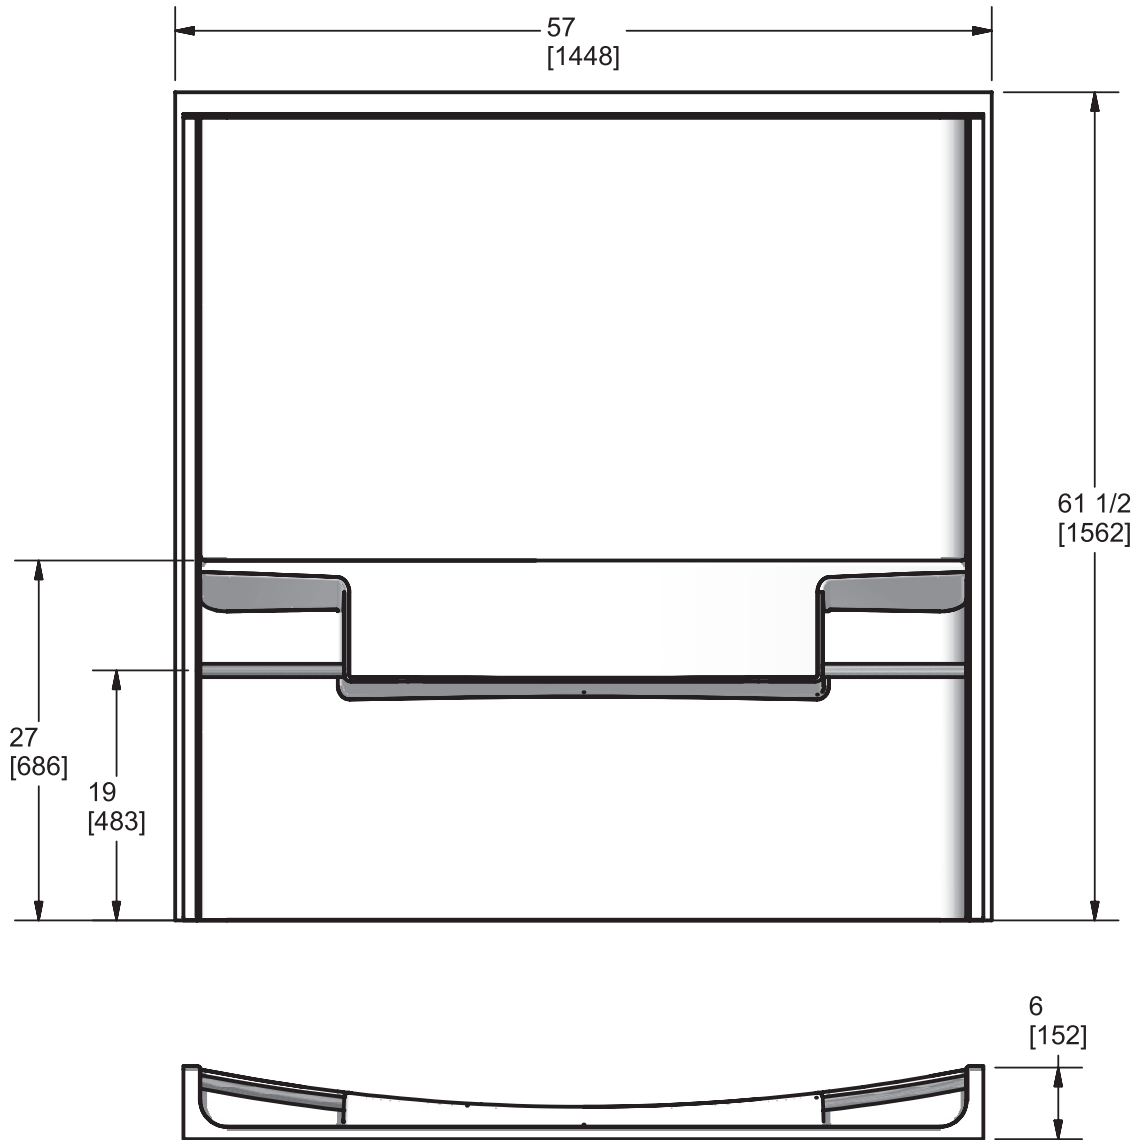

GELCOAT

Measurement tolerances $\pm 1/4"$ (6.3 mm)

All bathing fixtures comply with the applicable Canadian Standards.

For installation procedures, please refer to instructions included with each unit.

This sheet approximately describes products and equipment manufactured or supplied by Hytec Plumbing Products. Because of ongoing efforts to improve both design and quality, products and equipment actually furnished may differ without prior notice.