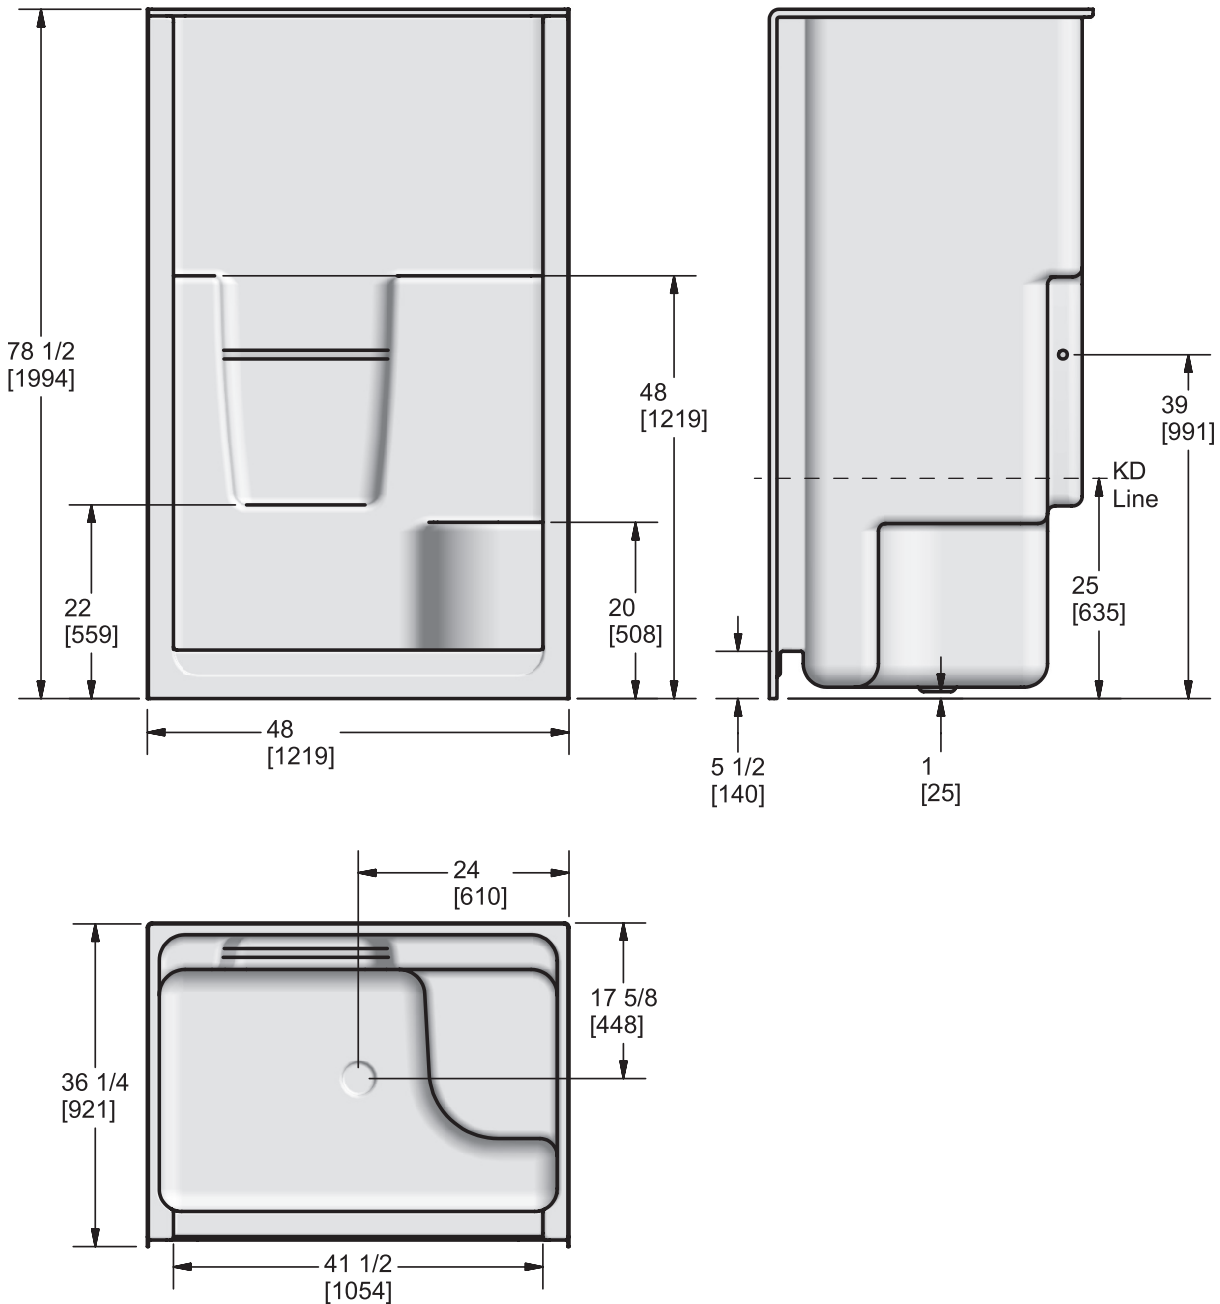

Model 4820/21

GELCOAT

Measurement tolerances ± 1/4" (6.3 mm)

All bathing fixtures comply with the applicable Canadian Standards.

For installation procedures, please refer to instructions included with each unit.

This sheet approximately describes products and equipment manufactured or supplied by Hytec Plumbing Products. Because of ongoing efforts to improve both design and quality, products and equipment actually furnished may differ without prior notice.

Hytec Plumbing Products

(Division of Kohler Canada Co.)

4150 Spallumcheen Dr, Armstrong BC V0E 1B6

Ph. (800) 871-8311 (250) 546-3196 Fax (250) 546-3170