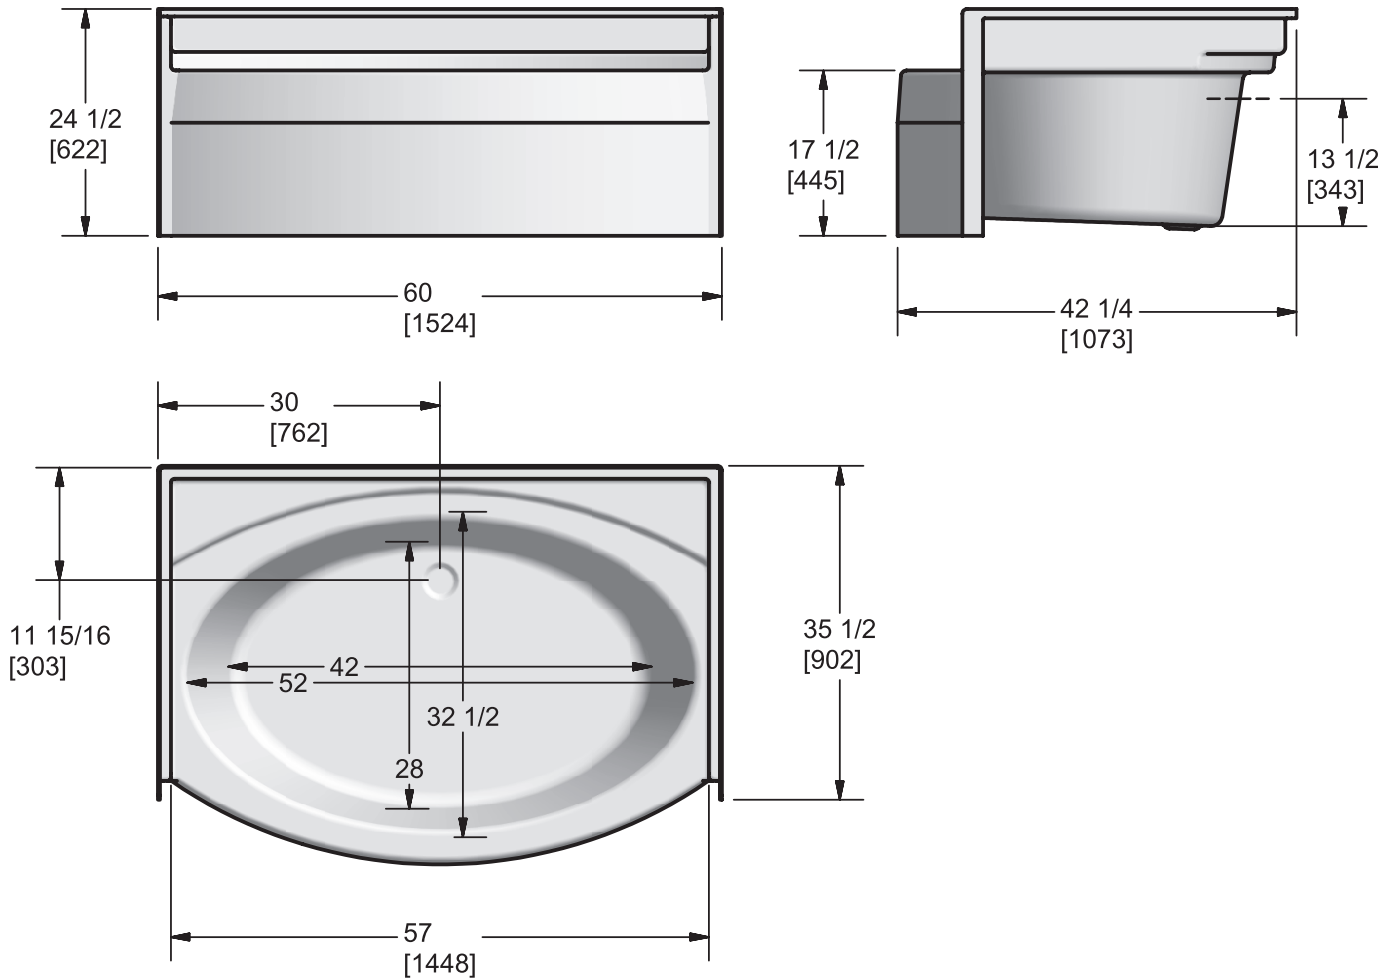

Model 4260

GELCOAT

Measurement tolerances $\pm 1/4"$ (6.3 mm)

All bathing fixtures comply with the applicable Canadian Standards.

For installation procedures, please refer to instructions included with each unit.

This sheet approximately describes products and equipment manufactured or supplied by Hytec Plumbing Products. Because of ongoing efforts to improve both design and quality, products and equipment actually furnished may differ without prior notice.