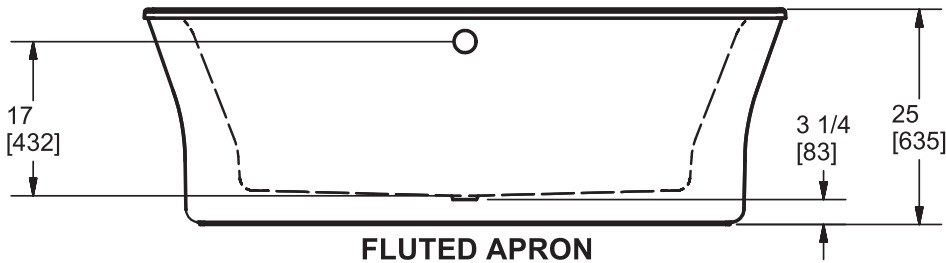

ACRYLIC

Model 3980F

Model 3980S (Straight Apron)

Model 3980F (Fluted Apron)

Length: 71 13/16" (1824 mm)

Width: 35 15/16" (913 mm)

Height: 25" (635 mm)

Shipping Weight: 220 lbs. (100 Kg)

Water to Overflow: 90 gallons (341 Litres)

Materials: Bathing well is manufactured from a one-piece acrylic sheet, reinforced with fibreglass.

The freestanding Seamount 6' bath offers crisp, clean lines within an ergonomic design that becomes the focal point in any bathroom. The two-person design has lumbar supports at both ends and a centre drain to allow tall bathers to relax in comfort. There is a wider deck along one side to simplify faucet installation.

Hytec Plumbing Products

(Division of Kohler Canada Co.)

4150 Spallumcheen Dr, Armstrong BC V0E 1B6

Ph. (800) 871-8311 (250) 546-3196 Fax (250) 546-3170

Model 3980S/F

ACRYLIC

Keypad Location on Deck
 Same Side as Pump (L/R)
 Size: 5.75" X 1.75"
 (Keypad available when paired
 with Enhanced Bathing Options)

Measurement tolerances $\pm 1/4"$ (6.3 mm)

All bathing fixtures comply with the applicable Canadian Standards.

For installation procedures, please refer to instructions included with each unit.

This sheet approximately describes products and equipment manufactured or supplied by Hytec Plumbing Products. Because of ongoing efforts to improve both design and quality, products and equipment actually furnished may differ without prior notice.