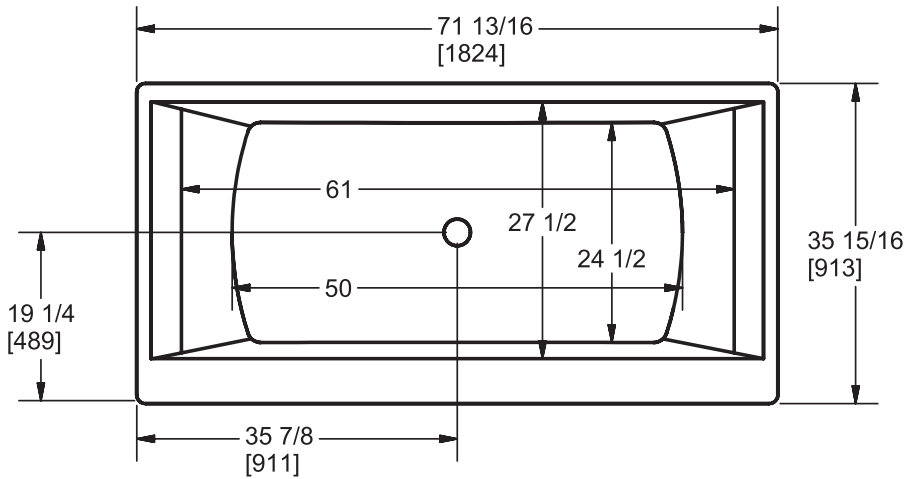

ACRYLIC

Model 3980F

Model 3980S (Straight Apron)

Model 3980F (Fluted Apron)

Length: 71 13/16" (1824 mm)

Width: 35 15/16" (913 mm)

Height: 25" (635 mm)

Shipping Weight: 220 lbs. (100 Kg)

Water to Overflow: 90 gallons (341 Litres)

Materials: Bathing well is manufactured from a one-piece acrylic sheet, reinforced with fibreglass.

The freestanding Seamount 6' bath offers crisp, clean lines within an ergonomic design that becomes the focal point in any bathroom. The two-person design has lumbar supports at both ends and a centre drain to allow tall bathers to relax in comfort. There is a wider deck along one side to simplify faucet installation.

Hytec Plumbing Products

(Division of Kohler Canada Co.)

4150 Spallumcheen Dr, Armstrong BC V0E 1B6

Ph. (800) 871-8311 (250) 546-3196 Fax (250) 546-3170

Model 3980S/F

ACRYLIC

Keypad Location on Deck
 Same Side as Pump (L/R)
 Size: 5.75" X 1.75"
 (Keypad available when paired
 with Enhanced Bathing Options)

Measurement tolerances $\pm 1/4"$ (6.3 mm)

All bathing fixtures comply with the applicable Canadian Standards.

For installation procedures, please refer to instructions included with each unit.

This sheet approximately describes products and equipment manufactured or supplied by Hytec Plumbing Products. Because of ongoing efforts to improve both design and quality, products and equipment actually furnished may differ without prior notice.