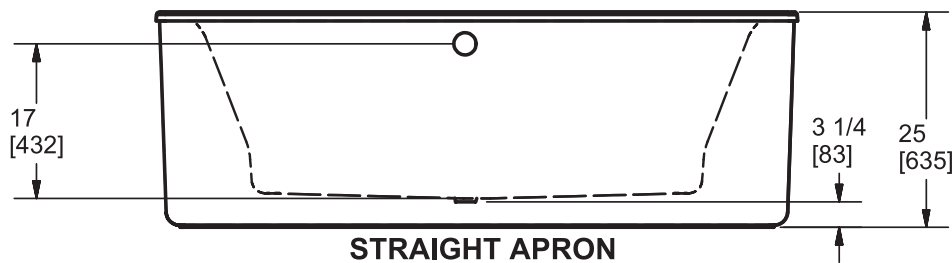

ACRYLIC

Model 3980F

Model 3980S (Straight Apron)

Model 3980F (Fluted Apron)

Length: 71 13/16" (1824 mm)

Width: 35 15/16" (913 mm)

Height: 25" (635 mm)

Shipping Weight: 220 lbs. (100 Kg)

Hytec Plumbing Products

(Division of Kohler Canada Co.)

4150 Spallumcheen Dr, Armstrong BC V0E 1B6

Ph. (800) 871-8311 (250) 546-3196 Fax (250) 546-3170

Model 3980S/F

ACRYLIC

Keypad Location on Deck
 Same Side as Pump (L/R)
 Size: 5.75" X 1.75"
 (Keypad available when paired
 with Enhanced Bathing Options)

Measurement tolerances $\pm 1/4"$ (6.3 mm)

All bathing fixtures comply with the applicable Canadian Standards.

For installation procedures, please refer to instructions included with each unit.

This sheet approximately describes products and equipment manufactured or supplied by Hytec Plumbing Products. Because of ongoing efforts to improve both design and quality, products and equipment actually furnished may differ without prior notice.