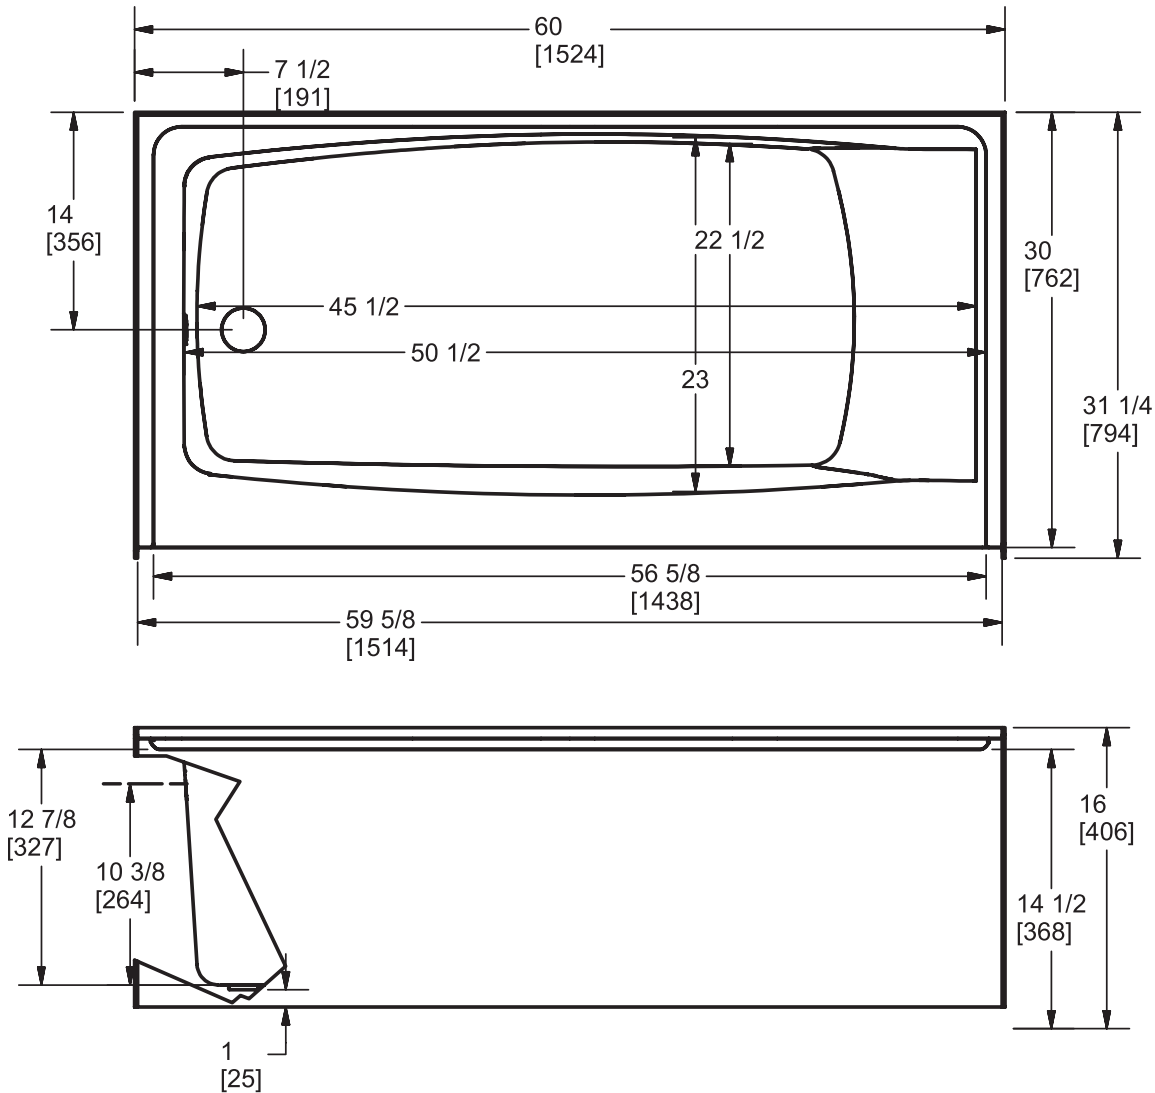

GELCOAT

Measurement tolerances ± 1/4" (6.3 mm)

All bathing fixtures comply with the applicable Canadian Standards.

For installation procedures, please refer to instructions included with each unit.

This sheet approximately describes products and equipment manufactured or supplied by Hytec Plumbing Products. Because of ongoing efforts to improve both design and quality, products and equipment actually furnished may differ without prior notice.