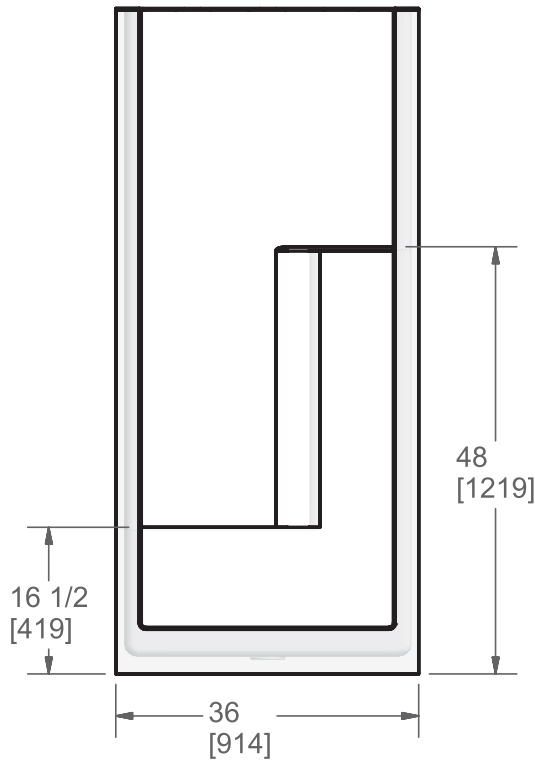

Model 3740

GELCOAT

Measurement tolerances ± 1/4" (6.3 mm)

All bathing fixtures comply with the applicable Canadian Standards.

For installation procedures, please refer to instructions included with each unit.

This sheet approximately describes products and equipment manufactured or supplied by Hytec Plumbing Products. Because of ongoing efforts to improve both design and quality, products and equipment actually furnished may differ without prior notice.