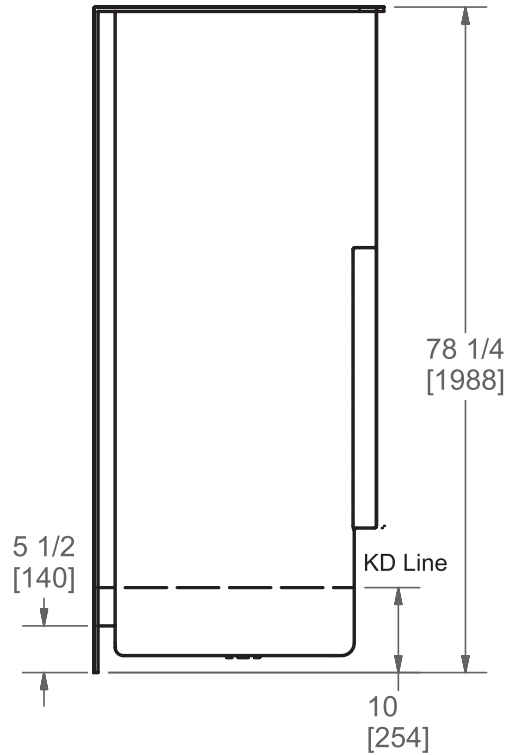

Model 3740

GELCOAT

Measurement tolerances ± 1/4" (6.3 mm)

All bathing fixtures comply with the applicable Canadian Standards.

For installation procedures, please refer to instructions included with each unit.

This sheet approximately describes products and equipment manufactured or supplied by Hytec Plumbing Products. Because of ongoing efforts to improve both design and quality, products and equipment actually furnished may differ without prior notice.