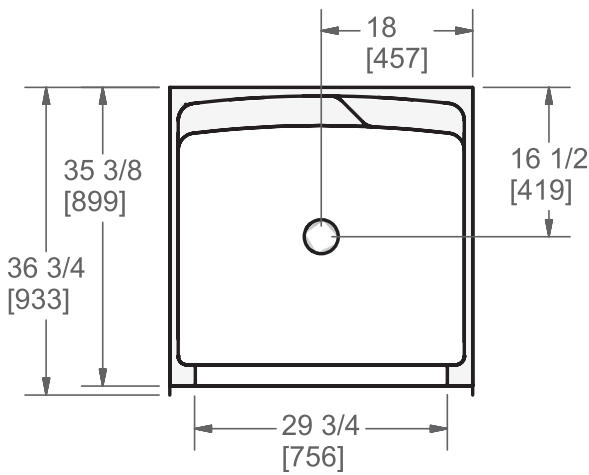

Model 3740

GELCOAT

Measurement tolerances ± 1/4" (6.3 mm)

All bathing fixtures comply with the applicable Canadian Standards.

For installation procedures, please refer to instructions included with each unit.

This sheet approximately describes products and equipment manufactured or supplied by Hytec Plumbing Products. Because of ongoing efforts to improve both design and quality, products and equipment actually furnished may differ without prior notice.