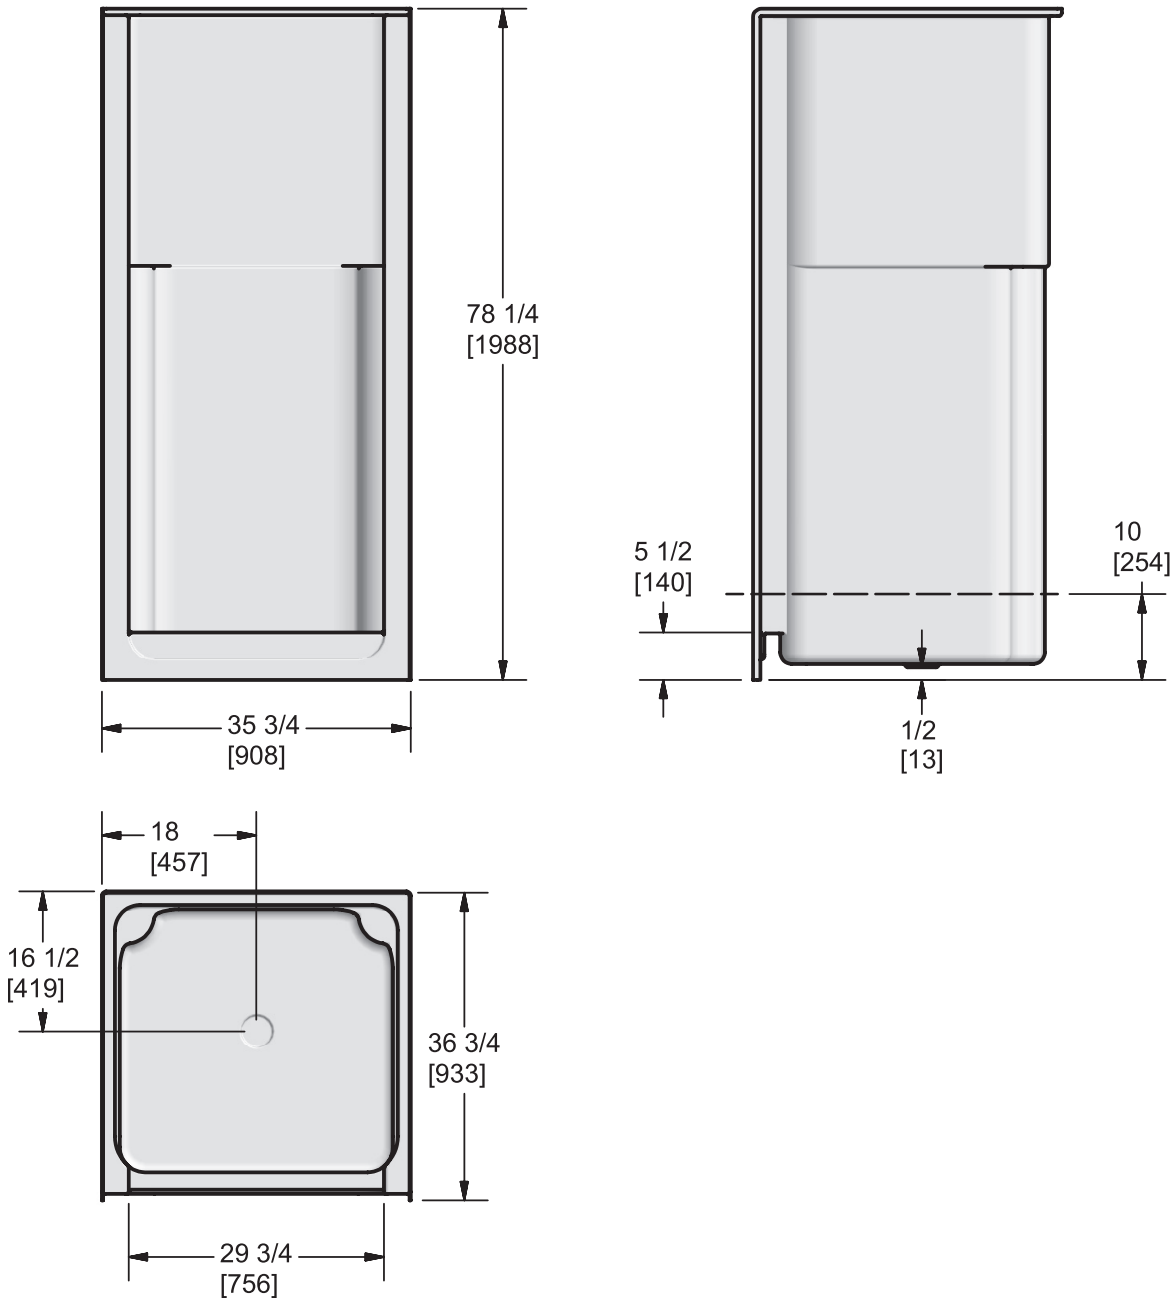

GELCOAT

Measurement tolerances ± 1/4" (6.3 mm)

All bathing fixtures comply with the applicable Canadian Standards.

For installation procedures, please refer to instructions included with each unit.

This sheet approximately describes products and equipment manufactured or supplied by Hytec Plumbing Products. Because of ongoing efforts to improve both design and quality, products and equipment actually furnished may differ without prior notice.