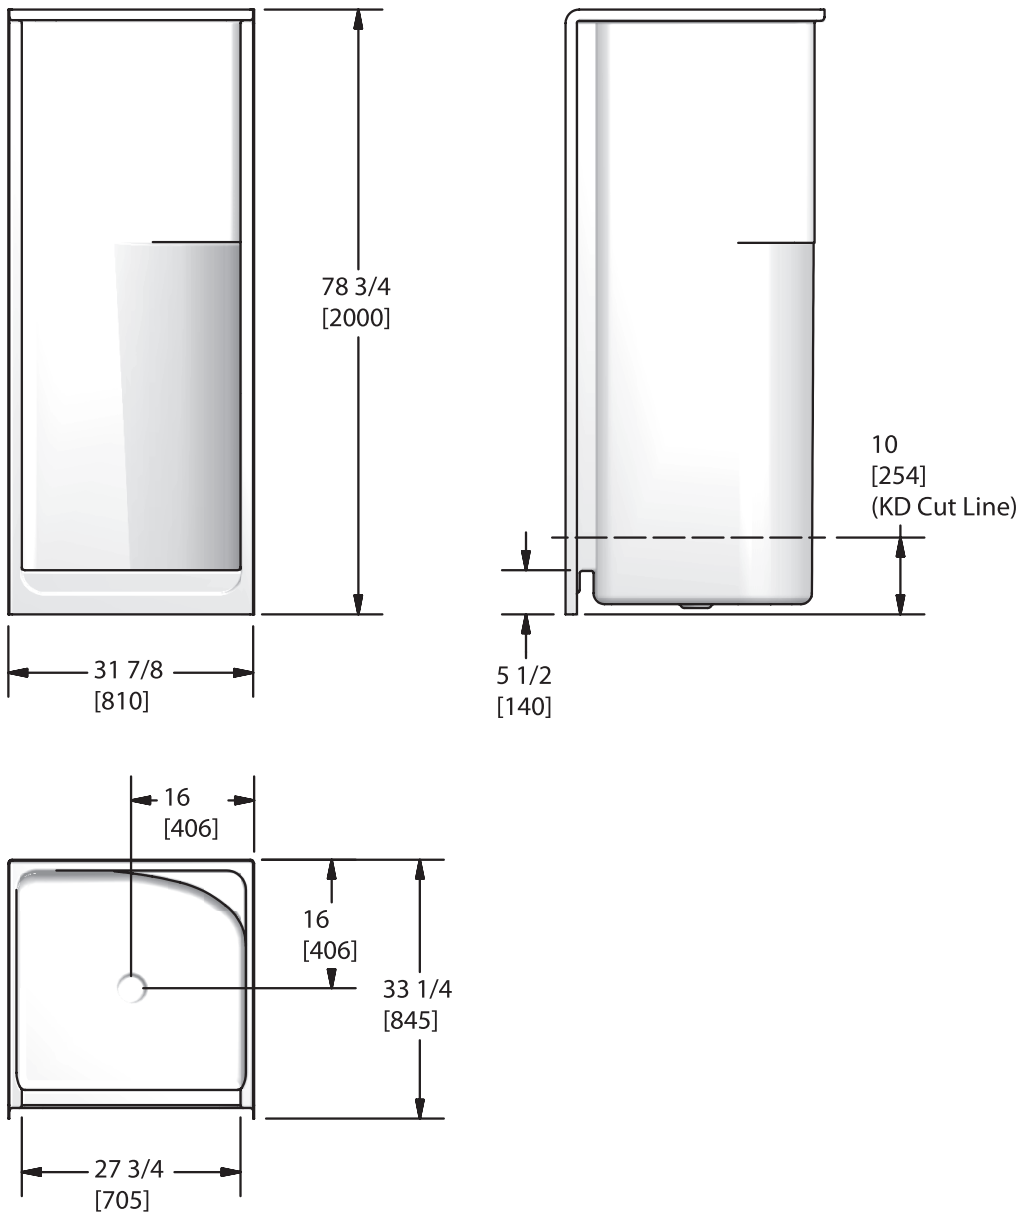

Model 3232

GELCOAT

Measurement tolerances $\pm 1/4"$ (6.3 mm)

All bathing fixtures comply with the applicable Canadian Standards.

For installation procedures, please refer to instructions included with each unit.

This sheet approximately describes products and equipment manufactured or supplied by Hytec Plumbing Products. Because of ongoing efforts to improve both design and quality, products and equipment actually furnished may differ without prior notice.