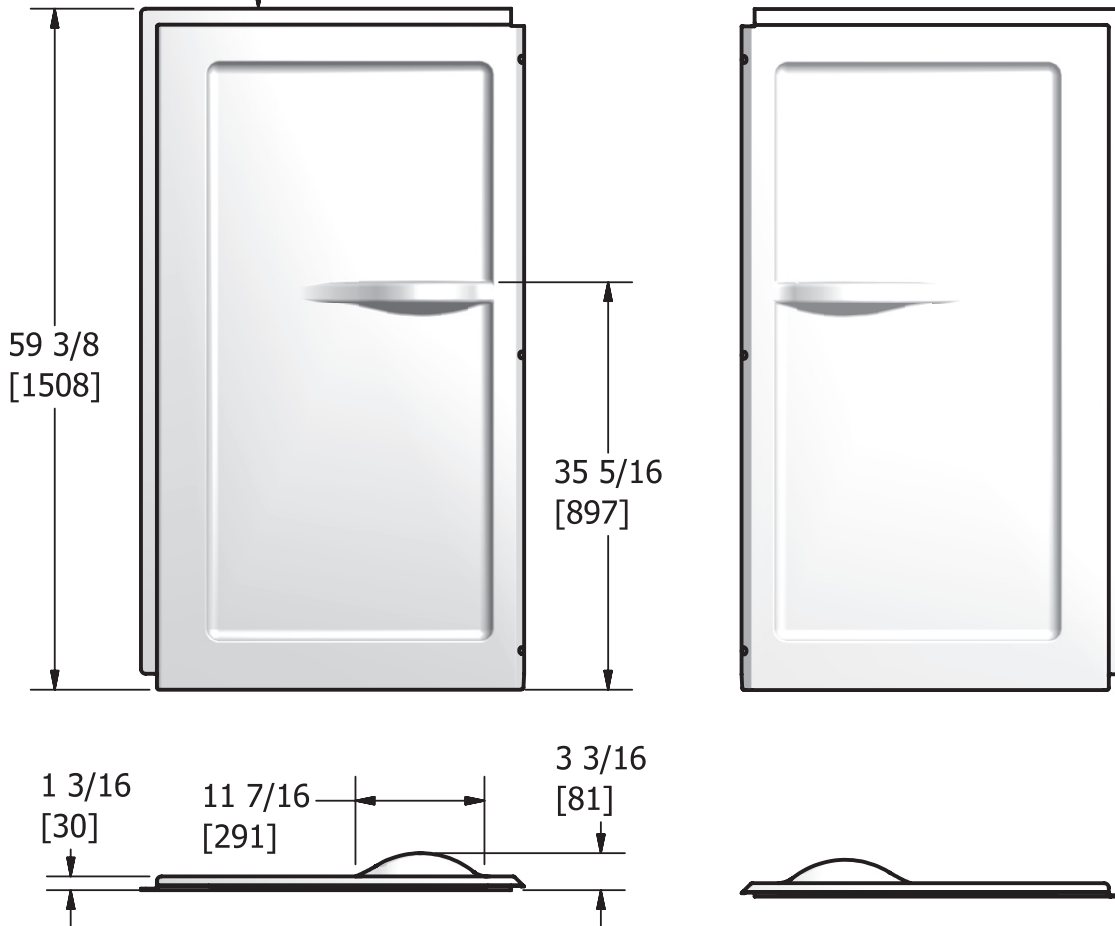

Overall Length depends on Model

- 3063L/R - 31 3/16" (792mm)
- 3932L/R - 32 7/8" (835mm)
- 3934L/R - 34 7/8" (886mm)
- 3660L/R - 37 3/16" (945mm)
- 3660NL/R - 37 3/16" (945mm)

Measurement tolerances ± 1/4" (6.3 mm)

All bathing fixtures comply with the applicable Canadian Standards.

For installation procedures, please refer to instructions included with each unit.

This sheet approximately describes products and equipment manufactured or supplied by Hytec Plumbing Products. Because of ongoing efforts to improve both design and quality, products and equipment actually furnished may differ without prior notice.