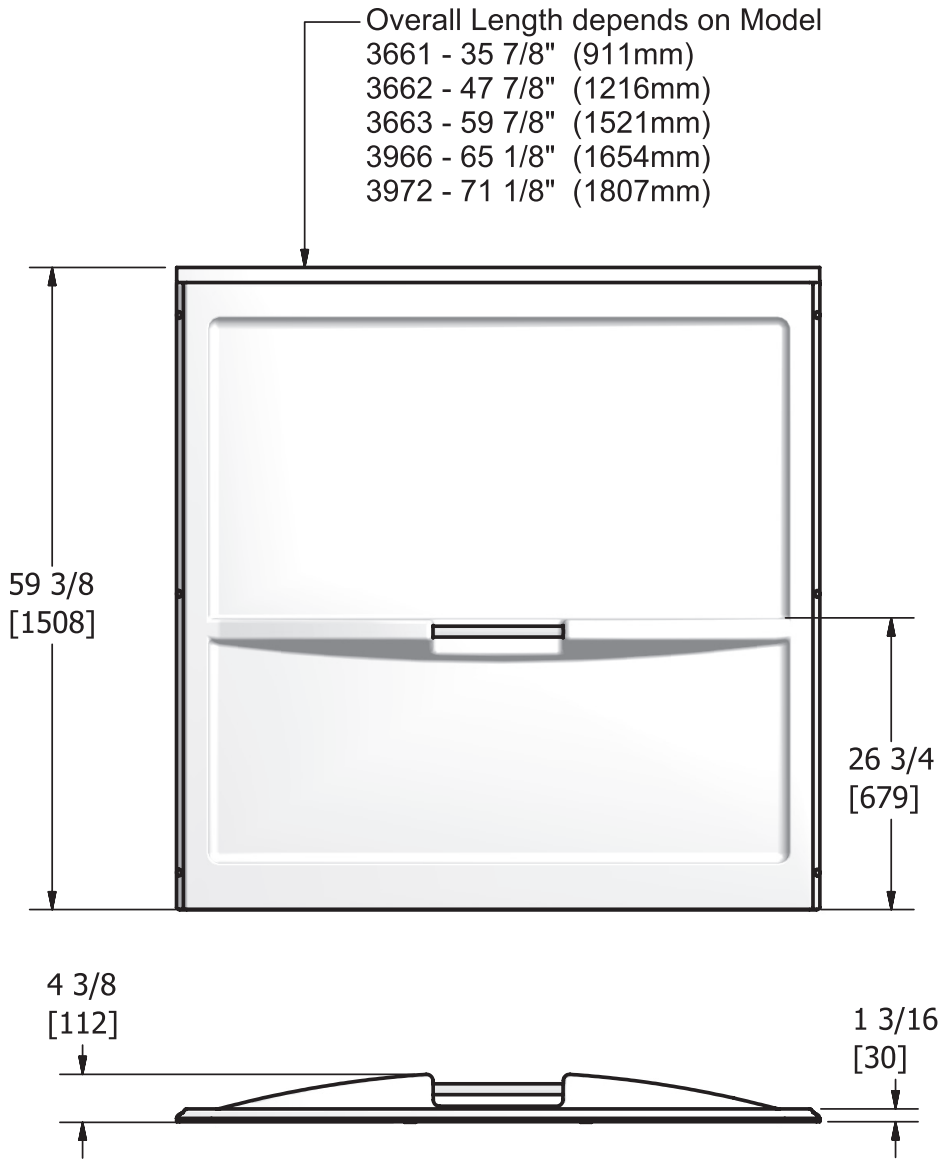

All Wall Sets

GELCOAT

Measurement tolerances ± 1/4" (6.3 mm)

All bathing fixtures comply with the applicable Canadian Standards.

For installation procedures, please refer to instructions included with each unit.

This sheet approximately describes products and equipment manufactured or supplied by Hytec Plumbing Products. Because of ongoing efforts to improve both design and quality, products and equipment actually furnished may differ without prior notice.