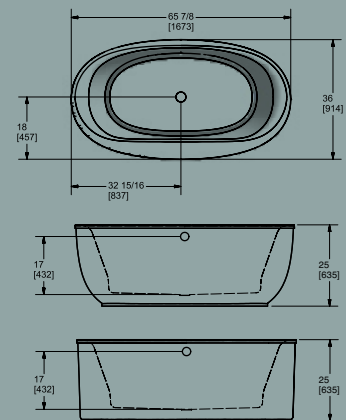

Ellesmere Bath

The Ellesmere bath is available in freestanding and drop-in applications.

- MODEL **3990F** FREESTANDING BATH WITH FLUTED APRON
- MODEL **3990S** FREESTANDING BATH WITH STRAIGHT APRON
- MODEL **AC3995** DROP-IN/UNDERMOUNT BATH