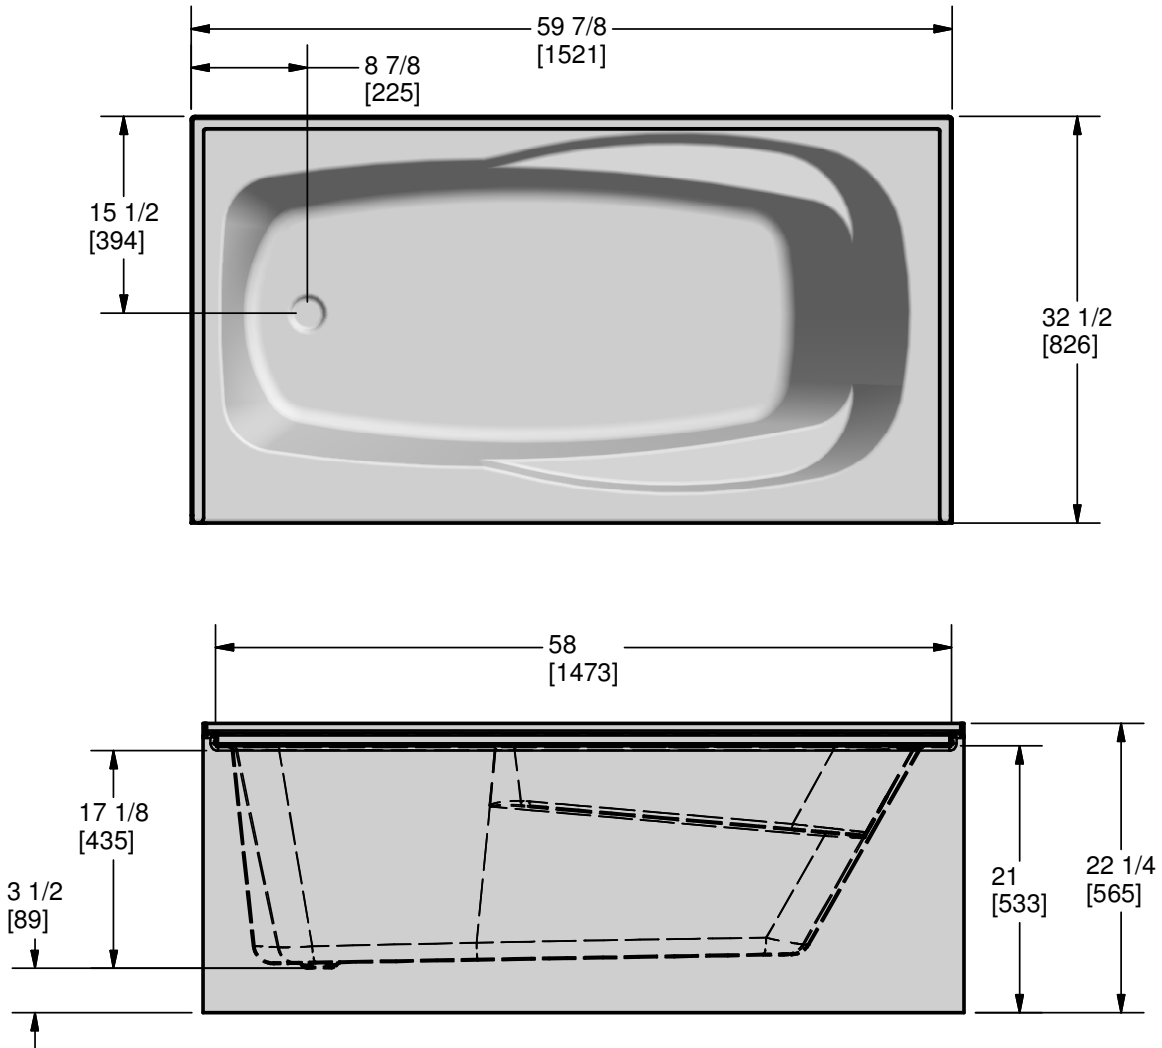

ACRYLIC

Measurement tolerances $\pm 1/4"$ (6.3mm)

All bathing fixtures comply with the applicable Canadian Standards.

EPA TSCA TITLE VI compliant product

For detailed installation instructions please visit HYTEC.CA

This sheet approximately describes products and equipment manufactured or supplied by Hytec Plumbing Products. Because of ongoing efforts to improve both design and quality, products and equipment actually furnished may differ without prior notice.

Hytec Plumbing Products

(Division of Kohler Canada Co.)
4150 Spallumcheen Dr, Armstrong BC V0E 1B6
Ph. (800) 871-8311 (250) 546-3196 Fax (250)
546-3170