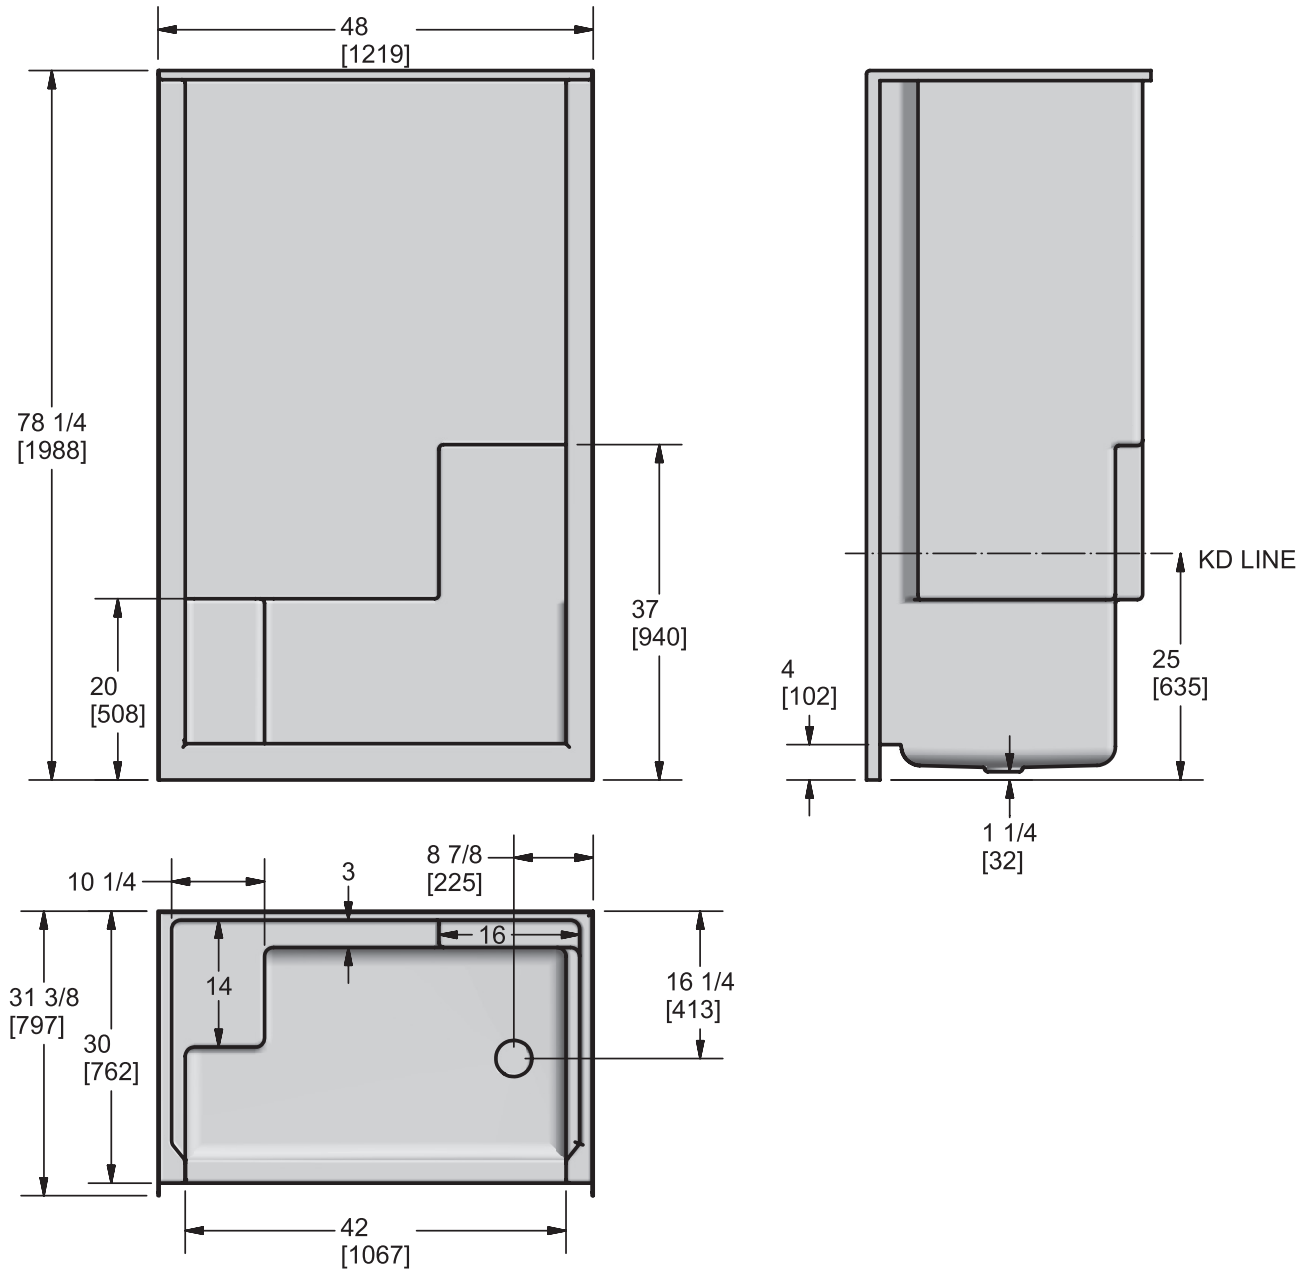

Model 4160/61

GELCOAT

Measurement tolerances $\pm 1/4"$ (6.3 mm)

All bathing fixtures comply with the applicable Canadian Standards.

For installation procedures, please refer to instructions included with each unit.

This sheet approximately describes products and equipment manufactured or supplied by Hytec Plumbing Products. Because of ongoing efforts to improve both design and quality, products and equipment actually furnished may differ without prior notice.