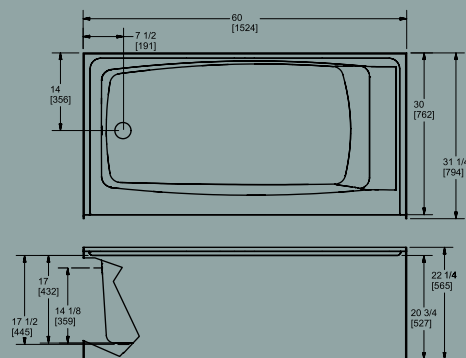

MODEL 3832/33	BATH TUB 17" DEEP BASIN
MODEL 3930/31	BATH TUB 12 ⁷ / ₈ " SHALLOW BASIN
MODEL 5530L/R	30" SIDEWALLS
MODEL 5760	60" BACKWALL

MODEL 3833

For additional specification drawings, please visit hytec.ca.