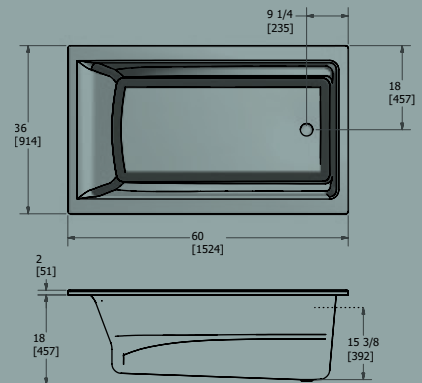

Donbrook Bath and Whirlpool

Delivering style and functionality, Donbrook products feature wide armrests, extended lengths and ergonomic lumbar support. Shown in White.

MODEL AC739	5' x 36"	BATH
MODEL AC749	5.5' x 36"	BATH
MODEL AC759	6' x 36"	BATH
MODEL AC769	5' x 42"	BATH
MODEL AC779	5.5' x 42"	BATH
MODEL AC789	6' x 42"	BATH
MODEL AC739CMJ6	5' x 36"	WHIRLPOOL
MODEL AC749CMJ6	5.5' x 36"	WHIRLPOOL
MODEL AC759CMJ6	6' x 36"	WHIRLPOOL
MODEL AC769CMJ6	5' x 42"	WHIRLPOOL
MODEL AC779CMJ6	5.5' x 42"	WHIRLPOOL
MODEL AC789CMJ6	6' x 42"	WHIRLPOOL