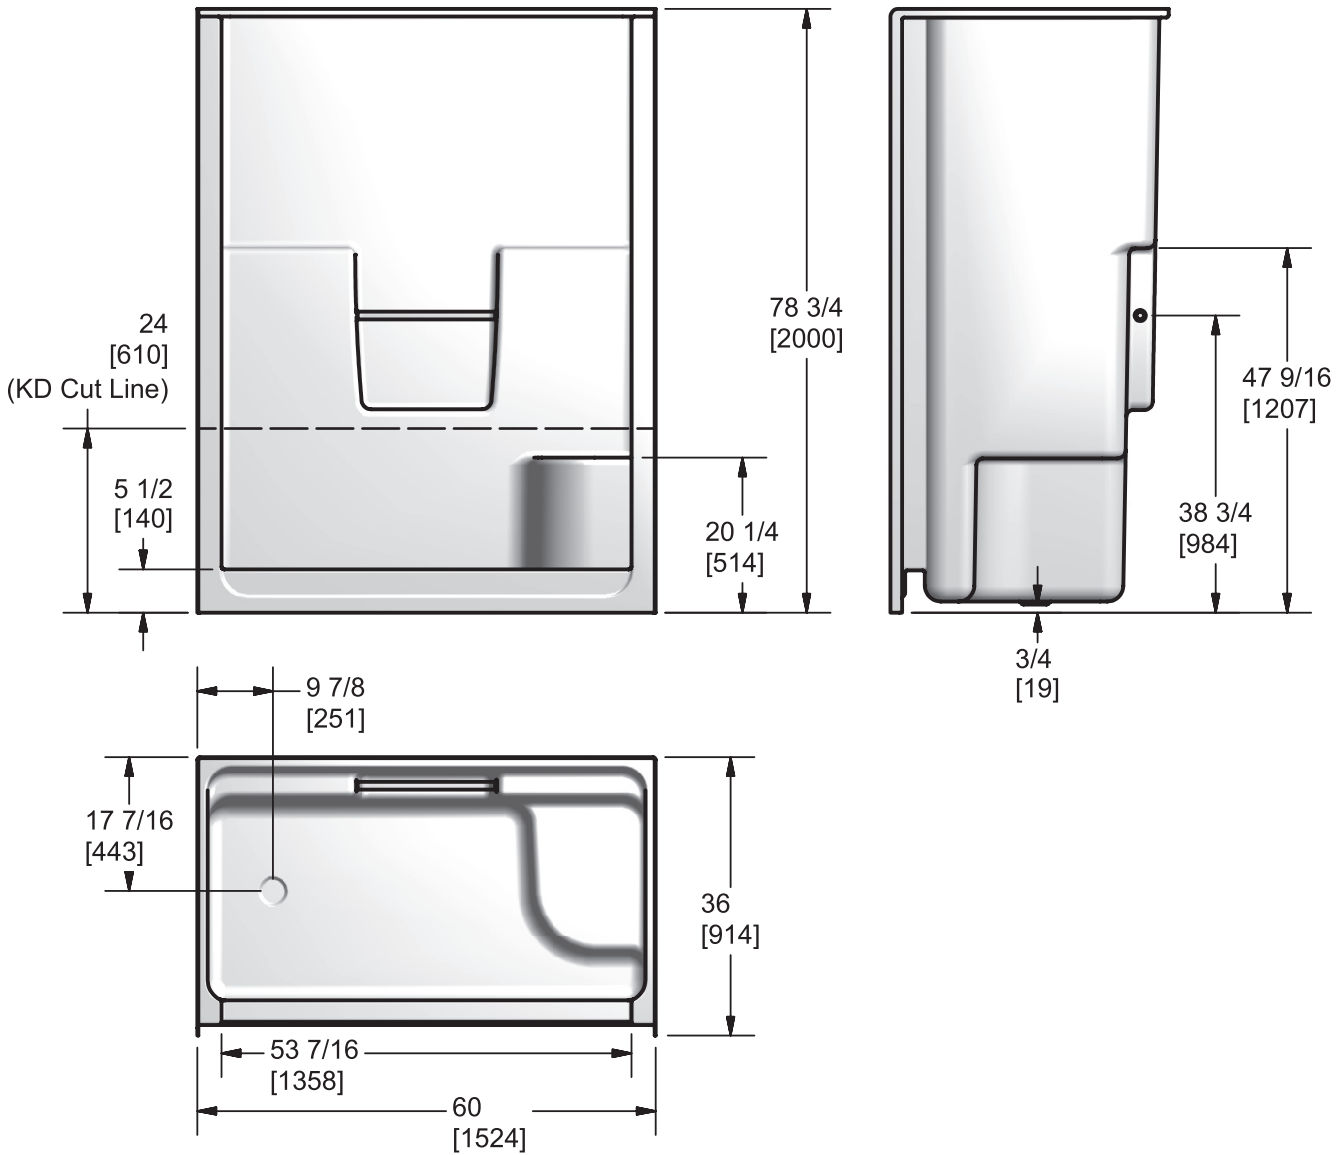

Model S603

Model S602
(Right-hand Plumbing, Left-hand Seat)

Model S603
(Left-hand Plumbing, Right-hand Seat)

Length: 60" (1524 mm)

Width: 36" (914 mm)

Height: 78 3/4" (2000 mm)

Shipping Weight: 149 lbs. (67.6 Kg)

Materials: Gelcoat finish reinforced with fibreglass.

A large and comfortable shower, this model is well-suited for new construction and is available as a two-piece unit for renovations.

Standard Features:

Hytec Plumbing Products

(Division of Kohler Canada Co.)

4150 Spallumcheen Dr, Armstrong BC V0E 1B6

Ph. (800) 871-8311 (250) 546-3196 Fax (250) 546-3170

GELCOAT

Measurement tolerances $\pm 1/4"$ (6.3 mm)

All bathing fixtures comply with the applicable Canadian Standards.