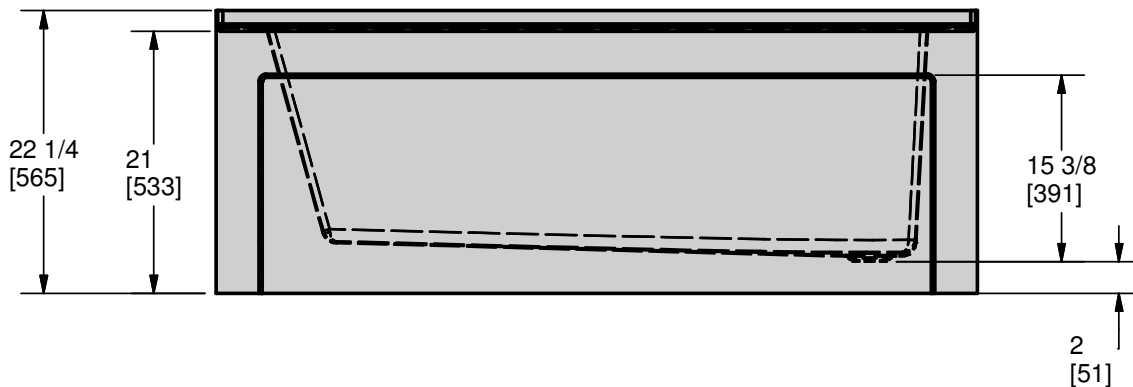

Model ACL20143L

**Model ACL20143L/R****Length: 59 3/4" (1518mm)****Width: 36 1/8" (918mm)****Height: 22 1/4" (565mm)****Shipping Weight: 105 lbs. (47.6 Kg)****Water to Overflow: 60 gallons (273 Litres)**

**Materials: Manufactured from a one-piece acrylic sheet, reinforced with fibreglass.**

The acrylic skirted bath with flat apron features classic minimalist design, clean lines and brilliant colours. The inclined backrest makes the 60" bath very comfortable.

Measurement tolerances  $\pm 1/4"$  (6.3mm)

All bathing fixtures comply with the applicable Canadian Standards.

EPA TSCA Title VI Compliant Product.

For installation instructions, please refer to HYTEC.CA