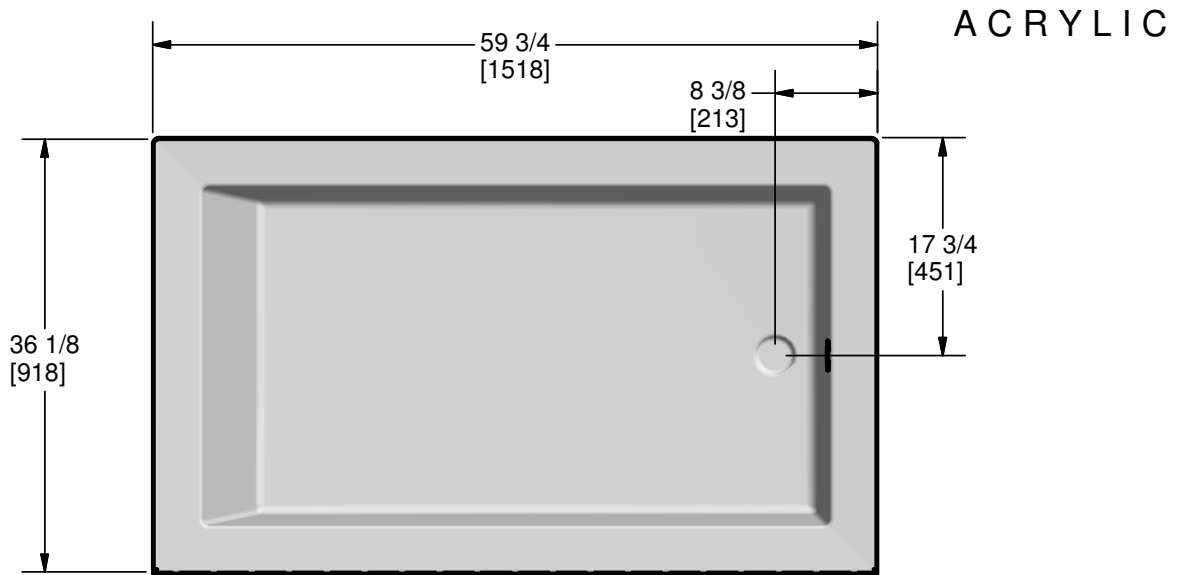

Model ACL20143L

**Model ACL20143L/R****Length: 59 3/4" (1518mm)****Width: 36 1/8" (918mm)****Height: 22 1/4" (565mm)****Shipping Weight: 105 lbs. (47.6 Kg)****Water to Overflow: 60 gallons (273 Litres)**

**Materials: Manufactured from a one-piece acrylic sheet, reinforced with fibreglass.**

The acrylic skirted bath with flat apron features classic minimalist design, clean lines and brilliant colours. The inclined backrest makes the 60" bath very comfortable.

Measurement tolerances  $\pm 1/4"$  (6.3mm)

All bathing fixtures comply with the applicable Canadian Standards.

EPA TSCA Title VI Compliant Product.

For installation instructions, please refer to HYTEC.CA