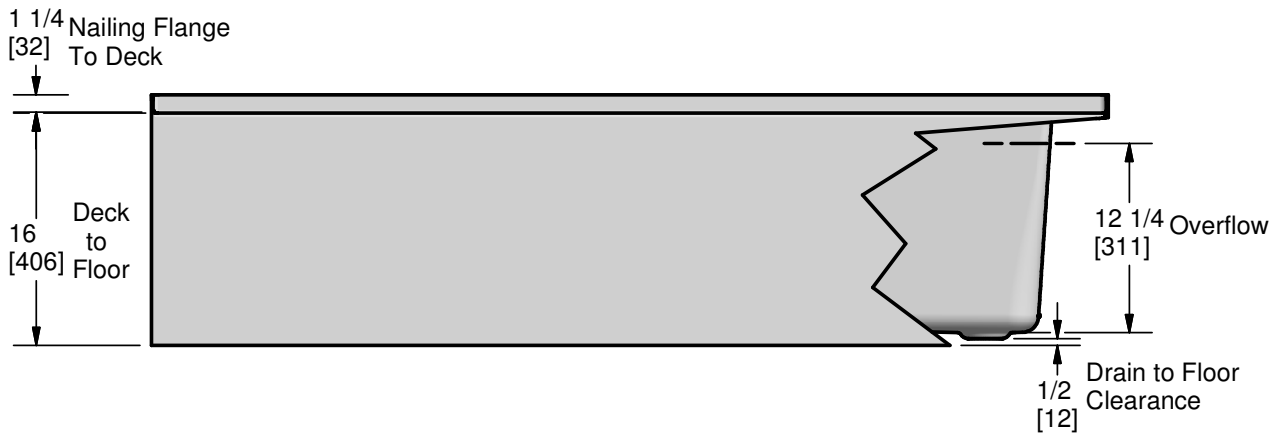

ACRYLIC

Measurement tolerances $\pm 1/4"$ (6.3mm)

All bathing fixtures comply with the applicable Canadian Standards.

For installation procedures, please refer to instructions included with each unit.

This sheet approximately describes products and equipment manufactured or supplied by Hytec Plumbing Products. Because of ongoing efforts to improve both design and quality, products and equipment actually furnished may differ without prior notice.

Hytec Plumbing Products

(Division of Kohler Canada Co.)
4150 Spallumcheen Dr, Armstrong BC V0E 1B6
Ph. (800) 871-8311 (250) 546-3196 Fax (250) 546-3170