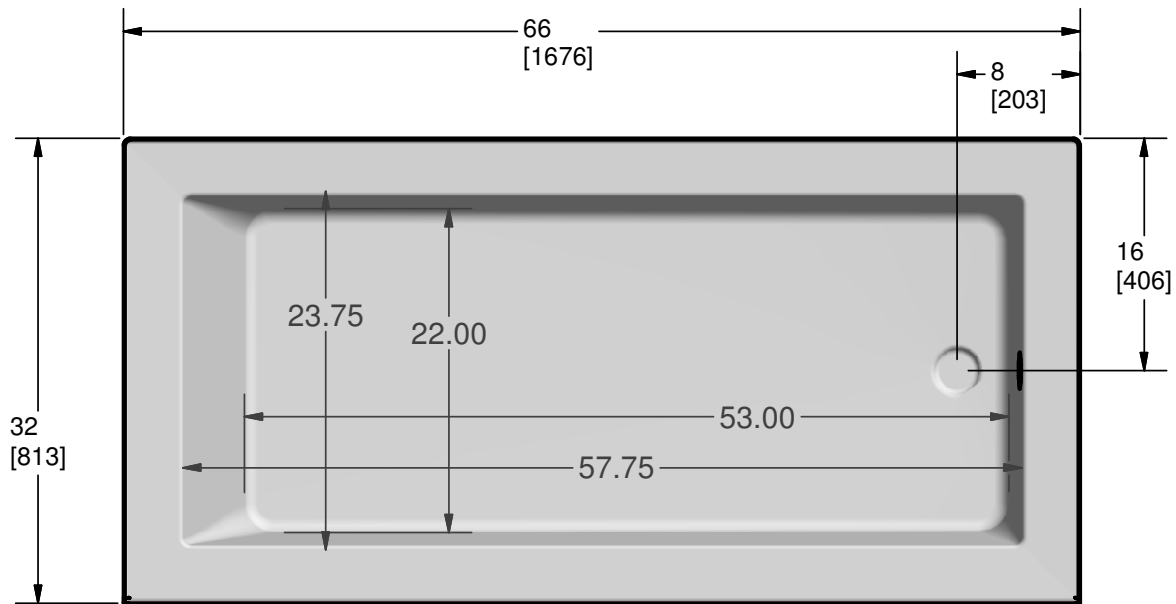

ACRYLIC

Measurement tolerances $\pm 1/4"$ (6.3mm)

All bathing fixtures comply with the applicable Canadian Standards.

For installation procedures, please refer to instructions included with each unit.

This sheet approximately describes products and equipment manufactured or supplied by Hytec Plumbing Products. Because of ongoing efforts to improve both design and quality, products and equipment actually furnished may differ without prior notice.

Hytec Plumbing Products

(Division of Kohler Canada Co.)
4150 Spallumcheen Dr, Armstrong BC V0E 1B6
Ph. (800) 871-8311 (250) 546-3196 Fax (250) 546-3170