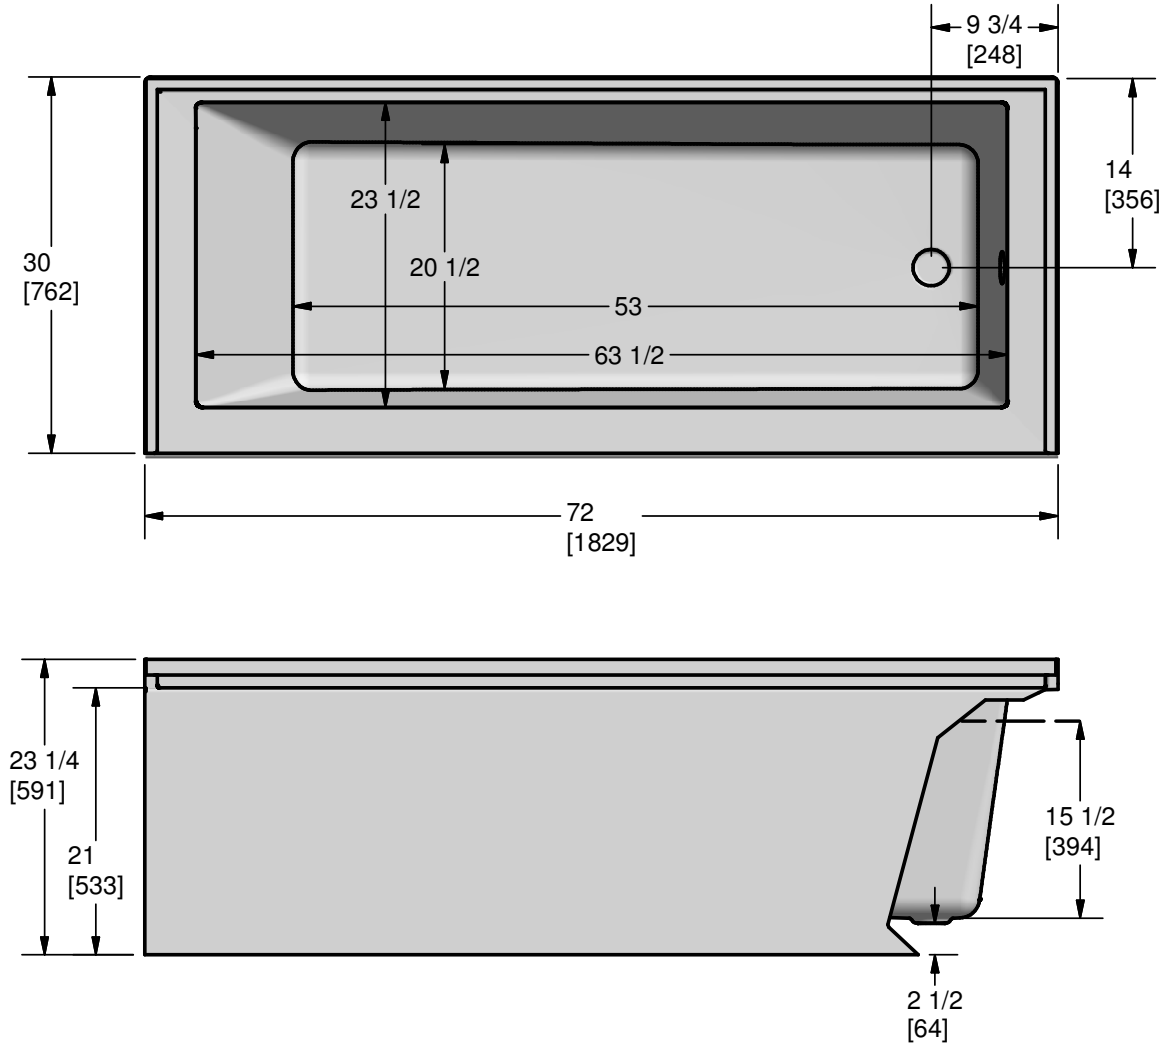

Measurement tolerances $\pm 1/4"$ (6.3mm)

All bathing fixtures comply with the applicable Canadian Standards.

EPA TSCA Title VI Compliant Product.

For installation instructions, please refer to HYTEC.CA

This sheet approximately describes products and equipment manufactured or supplied by Hytec Plumbing Products. Because of ongoing efforts to improve both design and quality, products and equipment actually furnished may differ without prior notice.

Hytec Plumbing Products

(Division of Kohler Canada Co.)
4150 Spallumcheen Dr, Armstrong BC V0E 1B6
Ph. (800) 871-8311 (250) 546-3196 Fax (250)
546-3170

HYTEC
A KOHLER COMPANY