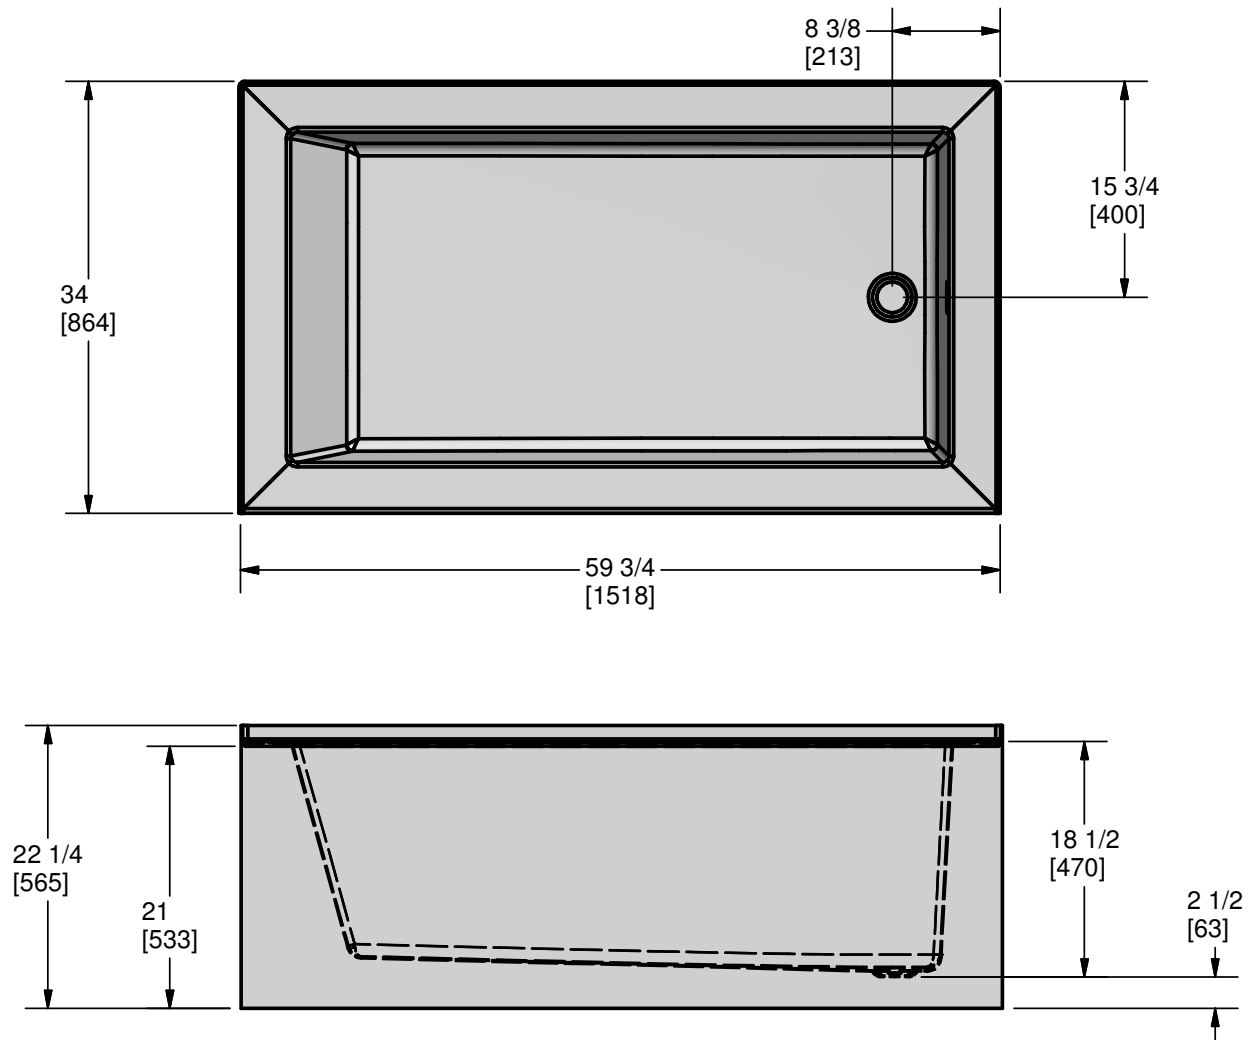

WELLBROOK™ SKIRTED BATHS

Model Customer Spec ACW20462L~R

ACRYLIC

Measurement tolerances $\pm 1/4"$ (6.3mm)

All bathing fixtures comply with the applicable Canadian Standards.

EPA TSCA Title VI Compliant Product

For detailed installation instructions please visit HYTEC.CA

This sheet approximately describes products and equipment manufactured or supplied by Hytec Plumbing Products. Because of ongoing efforts to improve both design and quality, products and equipment actually furnished may differ without prior notice.

Hytec Plumbing Products

(Division of Kohler Canada Co.)
4150 Spallumcheen Dr, Armstrong BC V0E 1B6
Ph. (800) 871-8311 (250) 546-3196 Fax (250)
546-3170

HYTEC
A KOHLER COMPANY