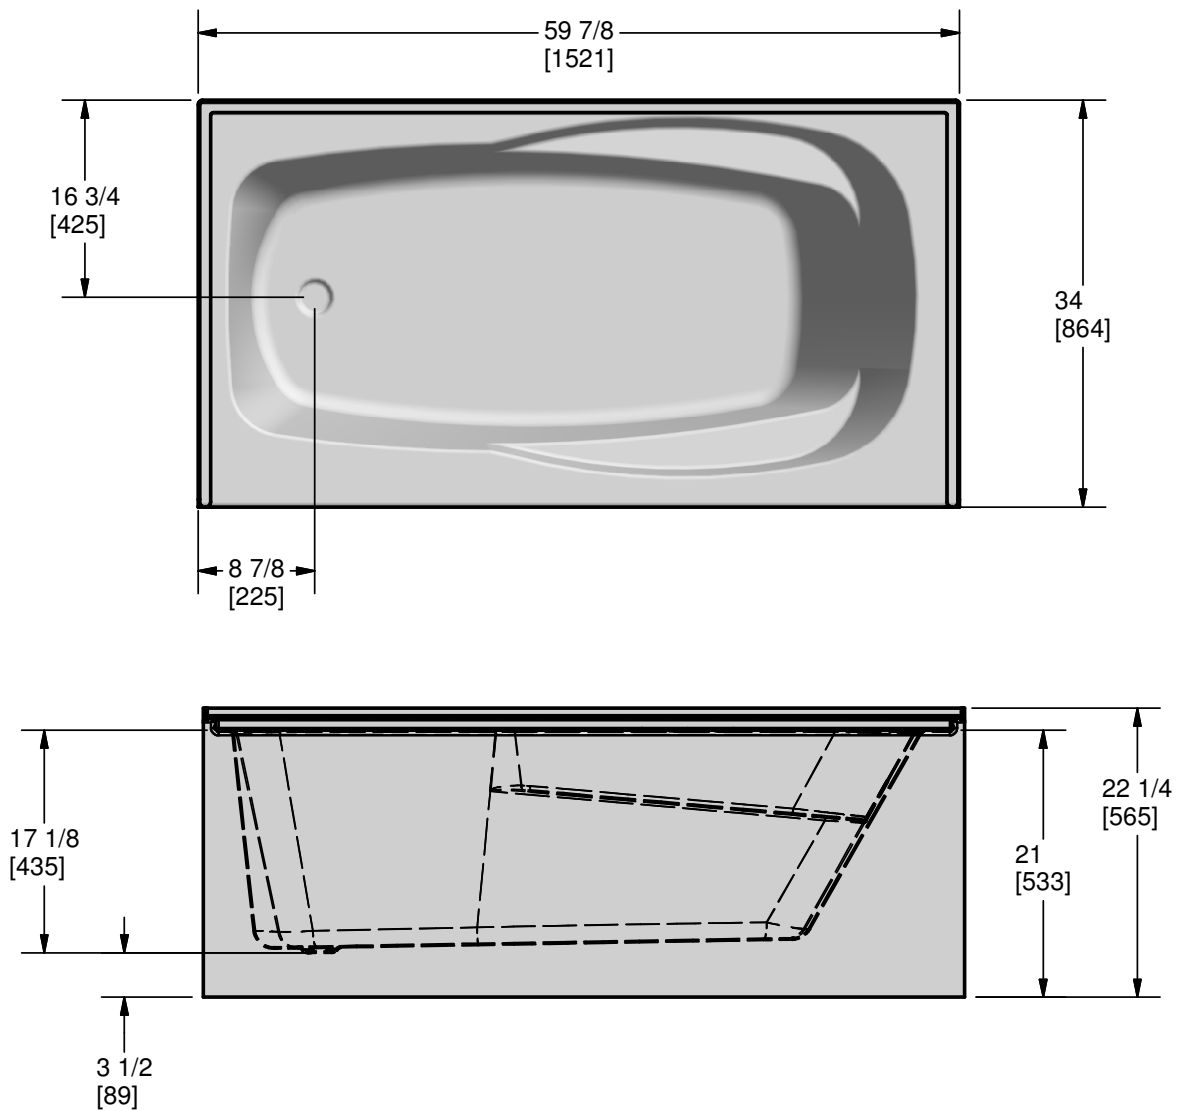

ACRYLIC

Measurement tolerances $\pm 1/4"$ (6.3mm)

All bathing fixtures comply with the applicable Canadian Standards.

EPA TSCA TITTLE VI Compliant Product

For detailed installation instructions please visit HYTEC.CA.

This sheet approximately describes products and equipment manufactured or supplied by Hytec Plumbing Products. Because of ongoing efforts to improve both design and quality, products and equipment actually furnished may differ without prior notice.

Hytec Plumbing Products

(Division of Kohler Canada Co.)
4150 Spallumcheen Dr, Armstrong BC V0E 1B6
Ph. (800) 871-8311 (250) 546-3196 Fax (250)
546-3170

HYTEC
A KOHLER COMPANY