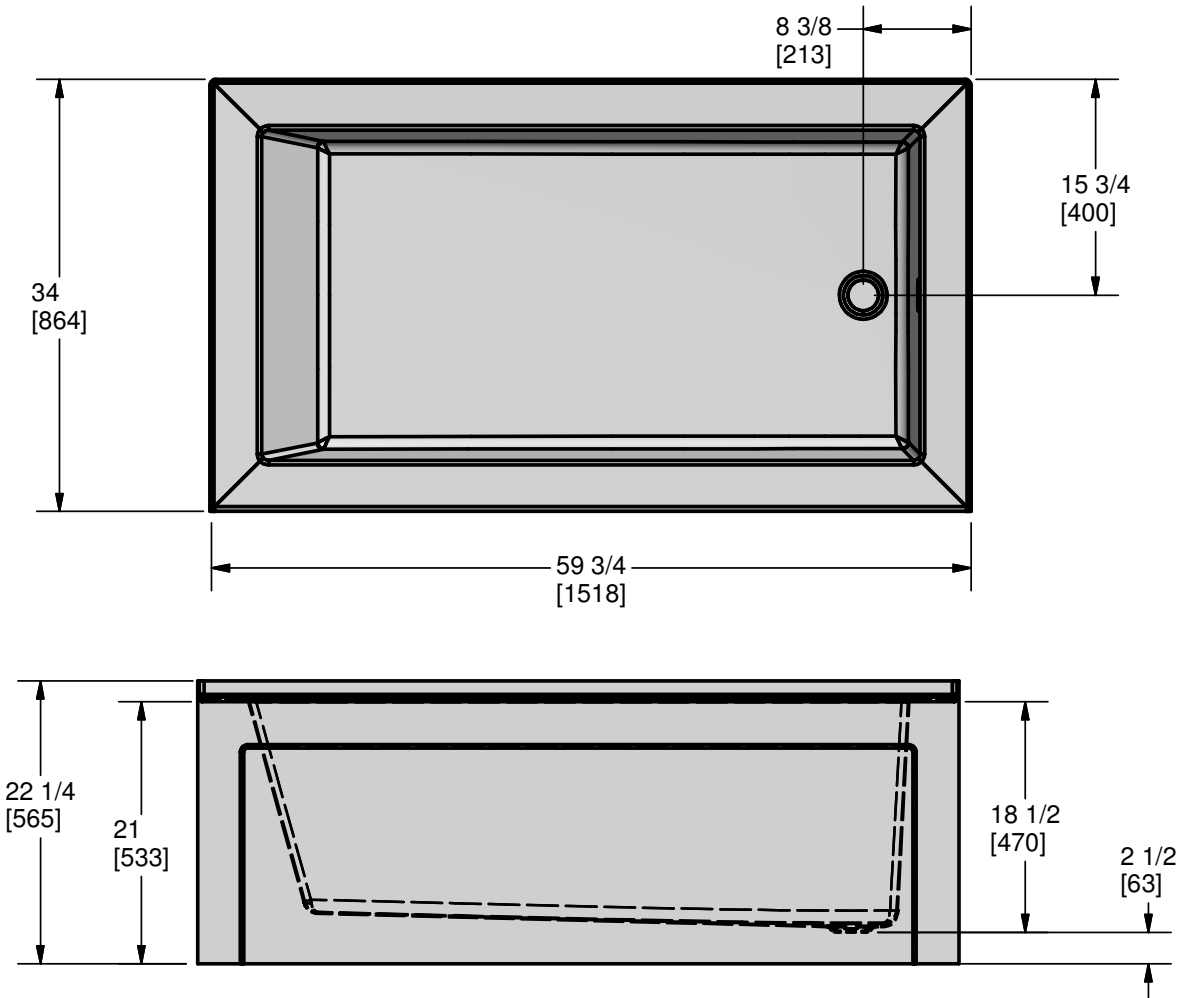

LANGLEY™ SKIRTED BATHS

Model Customer Spec ACL20462L~R

ACRYLIC

Measurement tolerances $\pm 1/4"$ (6.3mm)

All bathing fixtures comply with the applicable Canadian Standards.

EPA TSCA Title VI Compliant Product

For detailed installation instructions please visit HYTEC.CA

This sheet approximately describes products and equipment manufactured or supplied by Hytec Plumbing Products. Because of ongoing efforts to improve both design and quality, products and equipment actually furnished may differ without prior notice.

Hytec Plumbing Products

(Division of Kohler Canada Co.)
4150 Spallumcheen Dr, Armstrong BC V0E 1B6
Ph. (800) 871-8311 (250) 546-3196 Fax (250) 546-3170