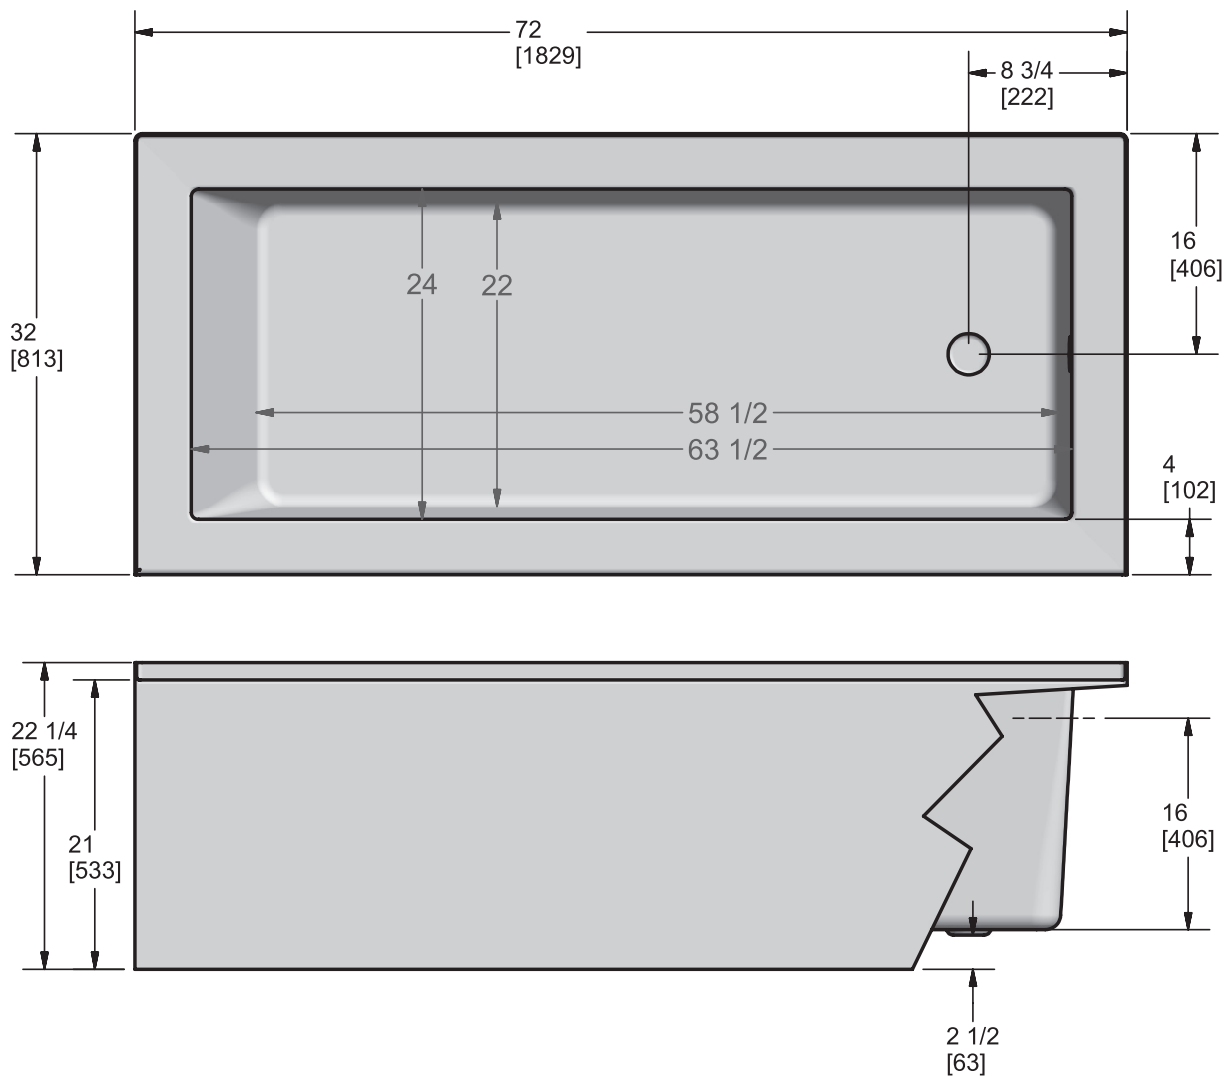

Model AC4154L/R

ACRYLIC

Measurement tolerances ± 1/4" (6.3 mm)

All bathing fixtures comply with the applicable Canadian Standards.

For installation procedures, please refer to instructions included with each unit.

This sheet approximately describes products and equipment manufactured or supplied by Hytec Plumbing Products. Because of ongoing efforts to improve both design and quality, products and equipment actually furnished may differ without prior notice.