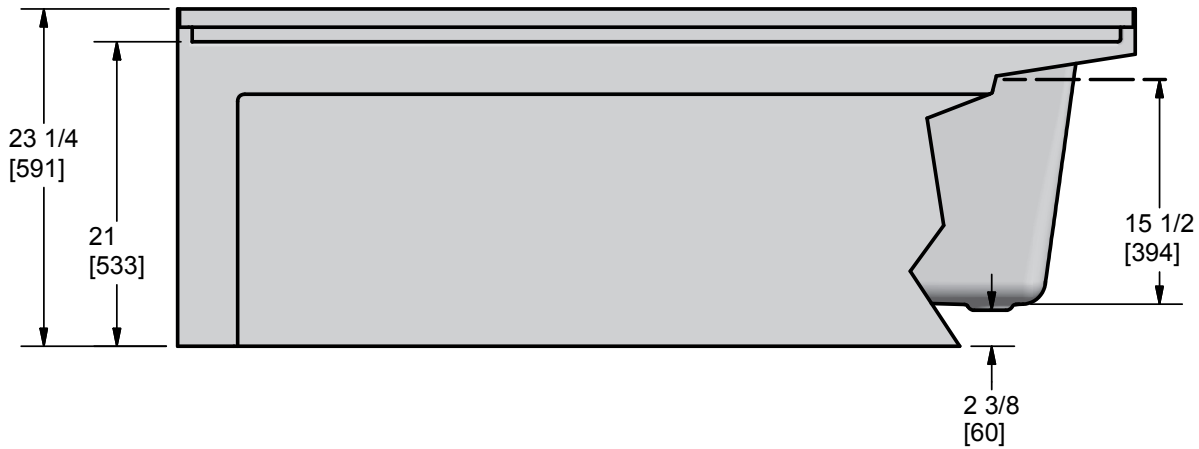

ACRYLIC

Measurement tolerances $\pm 1/4"$ (6.3mm)

All bathing fixtures comply with the applicable Canadian Standards.

For installation procedures, please refer to instructions included with each unit.

This sheet approximately describes products and equipment manufactured or supplied by Hytec Plumbing Products. Because of ongoing efforts to improve both design and quality, products and equipment actually furnished may differ without prior notice.