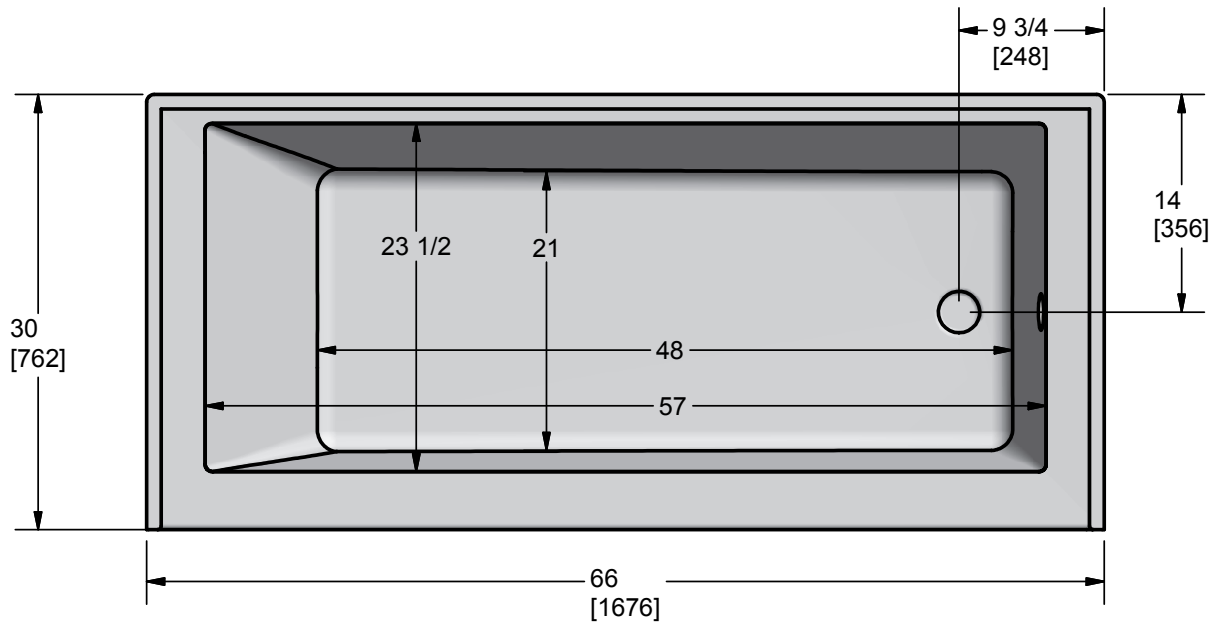

ACRYLIC

Measurement tolerances $\pm 1/4"$ (6.3mm)

All bathing fixtures comply with the applicable Canadian Standards.

For installation procedures, please refer to instructions included with each unit.

This sheet approximately describes products and equipment manufactured or supplied by Hytec Plumbing Products. Because of ongoing efforts to improve both design and quality, products and equipment actually furnished may differ without prior notice.