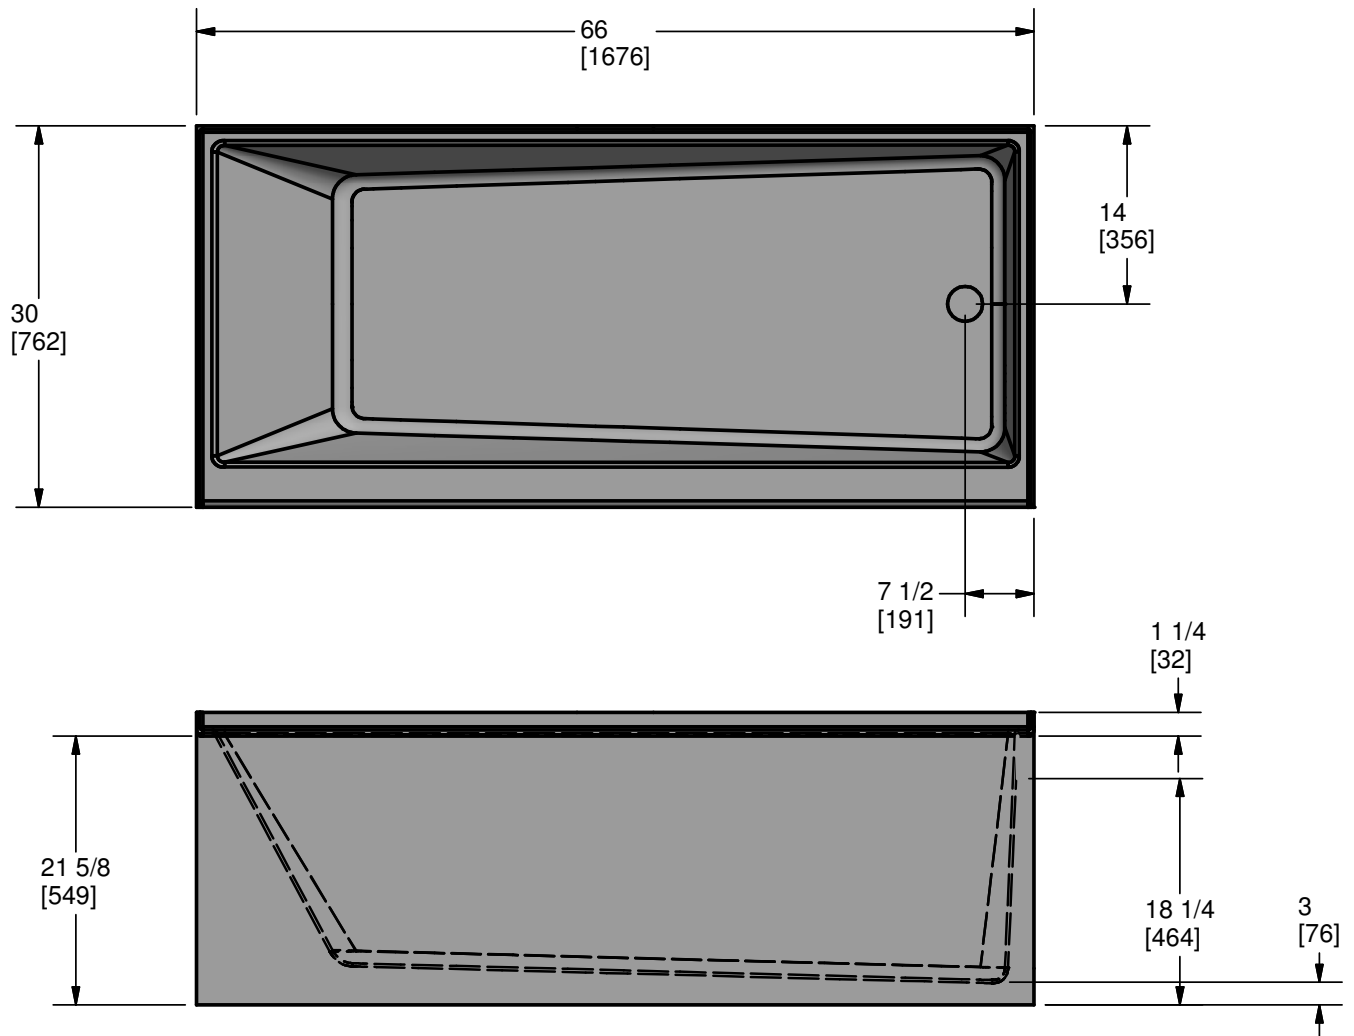

ACRYLIC

Measurement tolerances $\pm 1/4"$ (6.3mm)

All bathing fixtures comply with the applicable Canadian Standards.

EPA TSCA Title VI Compliant Product.

For installation instructions, please refer to HYTEC.CA

This sheet approximately describes products and equipment manufactured or supplied by Hytec Plumbing Products. Because of ongoing efforts to improve both design and quality, products and equipment actually furnished may differ without prior notice.

Hytec Plumbing Products

(Division of Kohler Canada Co.)
4150 Spallumcheen Dr, Armstrong BC V0E 1B6
Ph. (800) 871-8311 (250) 546-3196 Fax (250)
546-3170