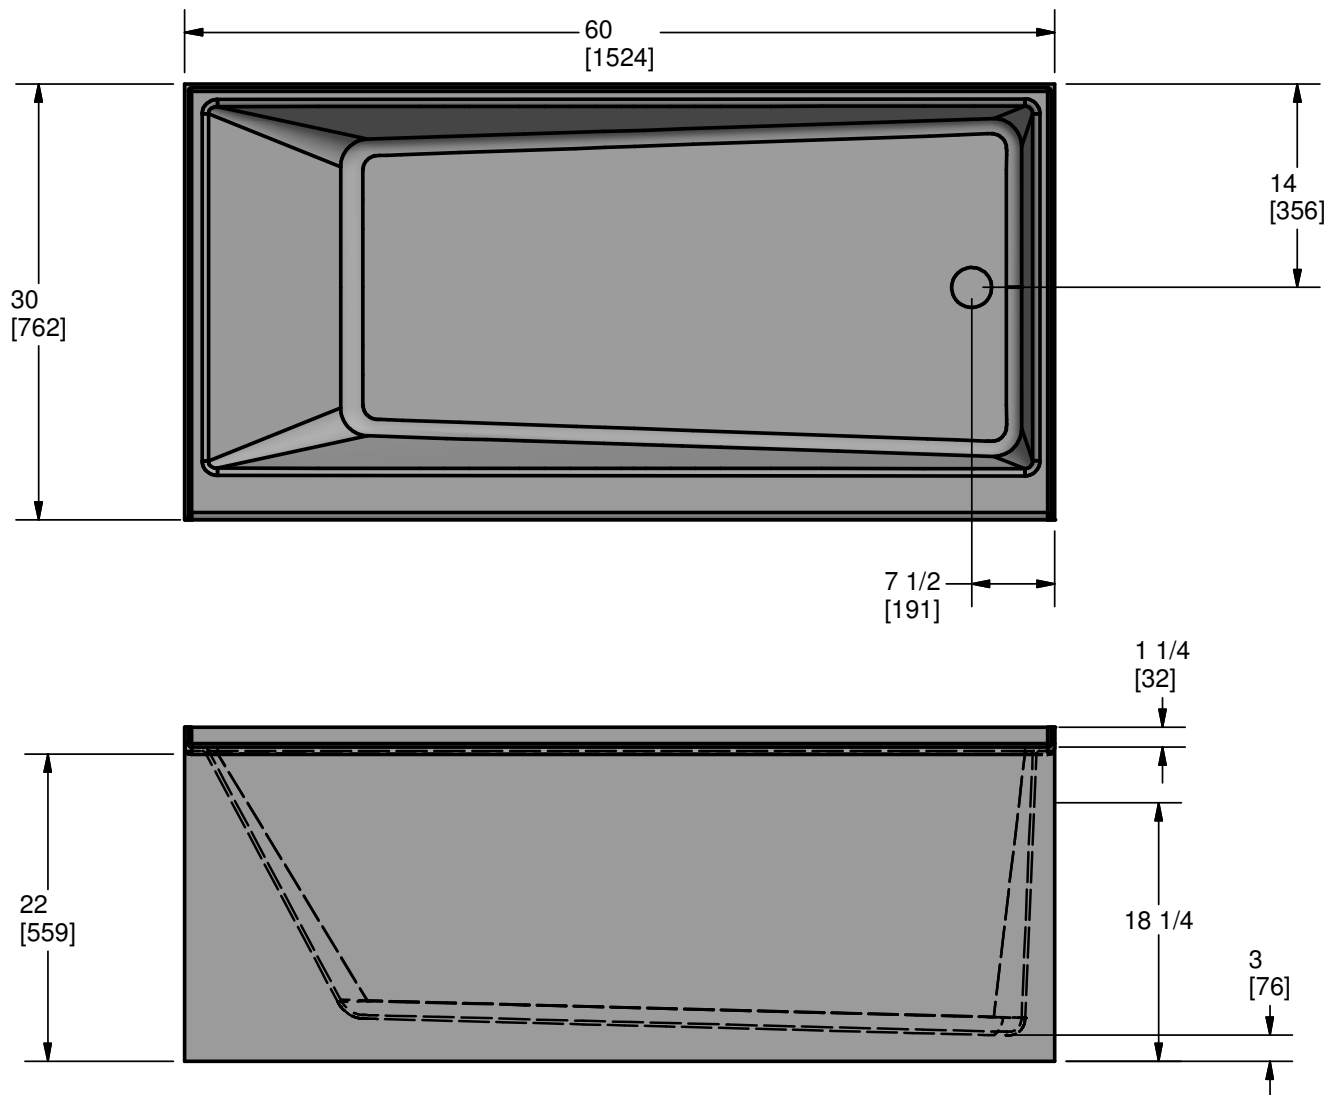

ACRYLIC

Measurement tolerances $\pm 1/4"$ (6.3mm)

All bathing fixtures comply with the applicable Canadian Standards.

EPA TSCA Title VI Compliant Product.

For installation instructions, please refer to HYTEC.CA

This sheet approximately describes products and equipment manufactured or supplied by Hytec Plumbing Products. Because of ongoing efforts to improve both design and quality, products and equipment actually furnished may differ without prior notice.

Hytec Plumbing Products

(Division of Kohler Canada Co.)
4150 Spallumcheen Dr, Armstrong BC V0E 1B6
Ph. (800) 871-8311 (250) 546-3196 Fax (250)
546-3170